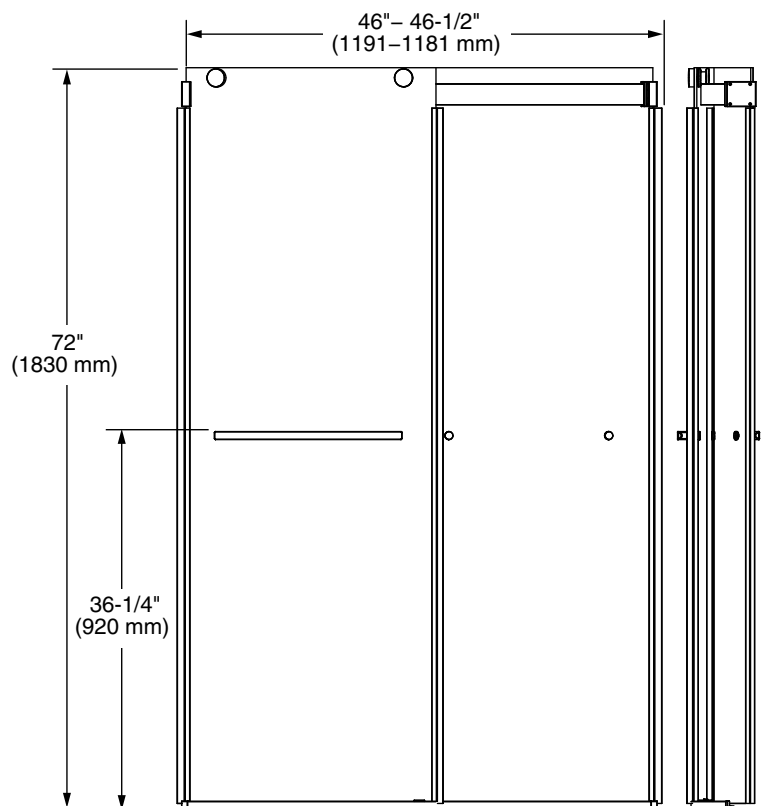

**Nominal Dimensions:**

48" x 30" x 2-3/4"  
(1219 x 762 x 70 mm)

**Compliance Certifications -**

**Meets or Exceeds the Following Specifications:**

- CAN/CSA B45.5/IAPMO Z124
- ASTM E162, ASTM E662, CAN/ULC-S102, ASTM E84

Ovation Curve™ 48" x 72" Frameless Shower Door

AM00845400 48" x 72" Frameless Shower Door

- Frameless bypass shower door
- Curved barn-style design for more space and comfort
- Easy-clean glass for less build up and maintenance
- 1/4" (6mm) clear glass
- Both doors open for reversibility
- Safe close feature for smooth operation with no slamming
- Towel bar handles for functional convenience
- Out-of-plumb adjustability
- Installation hardware included
- Meant for installation on Ovation Curve 48" Shower Base (A8015T-CO.011) sold separately
- 10 Year Warranty

**Minimum to Maximum Opening Width:**

46" - 46-1/2"  
(1168 x 1181 mm)

**Door Opening:**

20"  
(508 mm)

**Compliance Certifications -Meets or Exceeds the Following Specifications:**

- ANSI Z97.1

**To Be Specified - Required:**

**Nominal Dimensions:**

48" wide x 30" deep x 72" high  
(1219 x 762 x 1829 mm)

**To Be Specified - Required:**

- Color: .011 Arctic White

**To Be Specified - Optional:**

- Shower Base: B8016A-ST3.011
- Shower Door: AM00845400