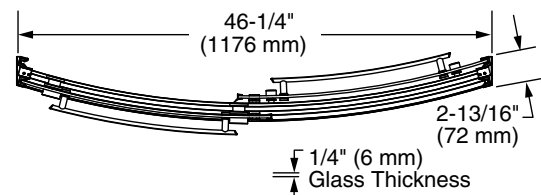

**Nominal Dimensions:**

48" x 30" x 2-3/4"  
(1219 x 762 x 70 mm)

**Compliance Certifications -**

**Meets or Exceeds the Following Specifications:**

- CAN/CSA B45.5/IAPMO Z124
- ASTM E162, ASTM E662, CAN/ULC-S102, ASTM E84

Ovation Curve™ 48" x 72" Frameless Shower Door

AM00845400 48" x 72" Frameless Shower Door

- Frameless bypass shower door
- Curved barn-style design for more space and comfort
- Easy-clean glass for less build up and maintenance
- 1/4" (6mm) clear glass
- Both doors open for reversibility
- Safe close feature for smooth operation with no slamming
- Towel bar handles for functional convenience
- Out-of-plumb adjustability
- Installation hardware included
- Meant for installation on Ovation Curve 48" Shower Base (A8015T-CO.011) sold separately
- 10 Year Warranty

**Minimum to Maximum Opening Width:**

46" - 46-1/2"  
(1168 x 1181 mm)

**Door Opening:**

20"  
(508 mm)

**Compliance Certifications -Meets or Exceeds the Following Specifications:**

- ANSI Z97.1

**To Be Specified - Required:**

**Nominal Dimensions:**

48" wide x 30" deep x 72" high  
(1219 x 762 x 1829 mm)

**To Be Specified - Required:**

- Color: .011 Arctic White

**To Be Specified - Optional:**

- Shower Base: B8016A-ST3.011
- Shower Door: AM00845400