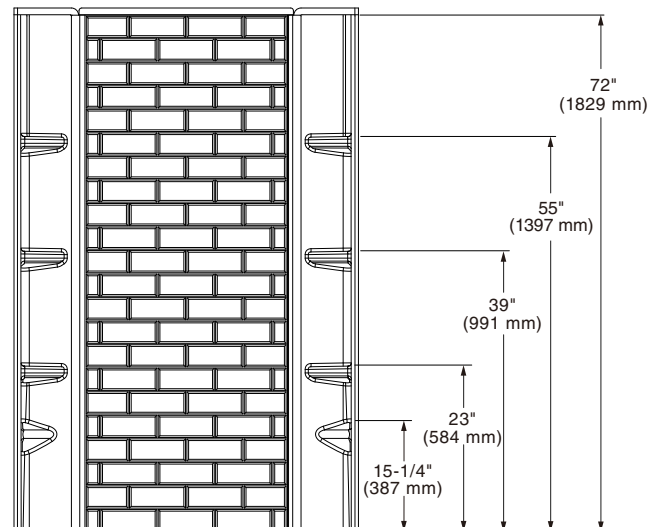

**Minimum to Maximum Opening Width:**

46" - 46-1/2"  
(1168 x 1181 mm)

**Door Opening:**

20"  
(508 mm)

**Compliance Certifications -Meets or Exceeds the Following Specifications:**

- ANSI Z97.1

**To Be Specified - Required:**

- Color: .295 Brushed Nickel
- .213 Silver Shine
- .243 Matte Black

**To Be Specified - Optional:**

- Shower Walls: 2961SWT48.011
- Shower Bases: B8015A-ST3.011

**Ovation Curve™ 48" x 72" 3-piece Shower Wall Set**

**2961SWT48.011**

- 3-piece wall set
- Large subway pattern design
- Tile-like texture without the mess of grout
- Easy-to-clean, high-impact polystyrene material
- Built-in corner shelves for extra storage
- Convenient shaving ledge in each corner
- Includes connection extrusions for a no-gap install
- Must be installed with glue over OSB board, sold separately
- 10 Year Warranty

**Nominal Dimensions:**

48" wide x 30" deep x 72" high  
(1219 x 762 x 1829 mm)

**To Be Specified - Required:**

- Color: .011 Arctic White

**To Be Specified - Optional:**

- Shower Base: B8016A-ST3.011
- Shower Door: AM00845400