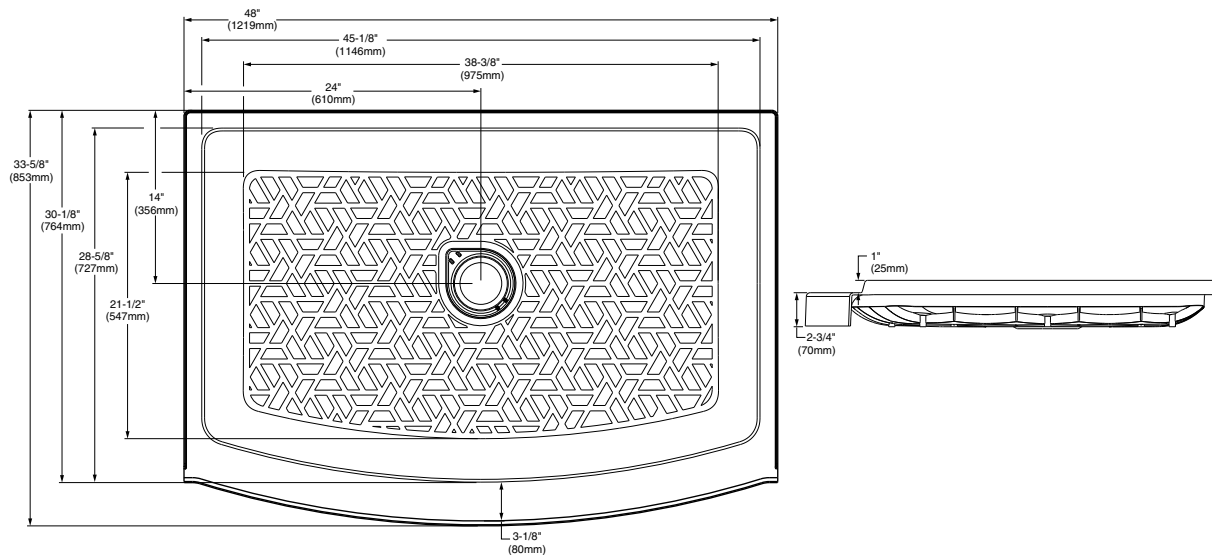

B8015A-ST3.011

NOTES:

REFER TO INSTALLATION INSTRUCTIONS SUPPLIED WITH PRODUCT FOR ADDITIONAL INFORMATION.

FITTINGS NOT INCLUDED AND MUST BE ORDERED SEPARATELY.

PROVIDE SUITABLE REINFORCEMENT FOR ALL SUPPORTS.

IMPORTANT: Dimensions of fixtures are nominal and may vary within the range of tolerances established by ANSI Standard Z124. These measurements are subject to change or cancellation. No responsibility is assumed for use of superseded or voided leaflet.