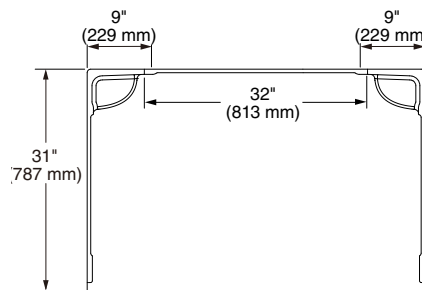

**Nominal Dimensions:**

48" x 30" x 2-3/4"  
(1219 x 762 x 70 mm)

**Compliance Certifications -**

**Meets or Exceeds the Following Specifications:**

- CAN/CSA B45.5/IAPMO Z124
- ASTM E162, ASTM E662, CAN/ULC-S102, ASTM E84

**Minimum to Maximum Opening Width:**

46" - 46-1/2"  
(1168 x 1181 mm)

**Door Opening:**

20"  
(508 mm)

**Compliance Certifications -Meets or Exceeds the Following Specifications:**

- ANSI Z97.1

**To Be Specified - Required:**

- Color: .295 Brushed Nickel
- .213 Silver Shine
- .243 Matte Black

**To Be Specified - Optional:**

- Shower Walls: 2961SWT48.011
- Shower Bases: B8015A-ST3.011

**Ovation Curve™ 48" x 72" 3-piece Shower Wall Set**

**Nominal Dimensions:**

48" wide x 30" deep x 72" high  
(1219 x 762 x 1829 mm)

**To Be Specified - Required:**

- Color: .011 Arctic White

**To Be Specified - Optional:**

- Shower Base: B8016A-ST3.011
- Shower Door: AM00845400