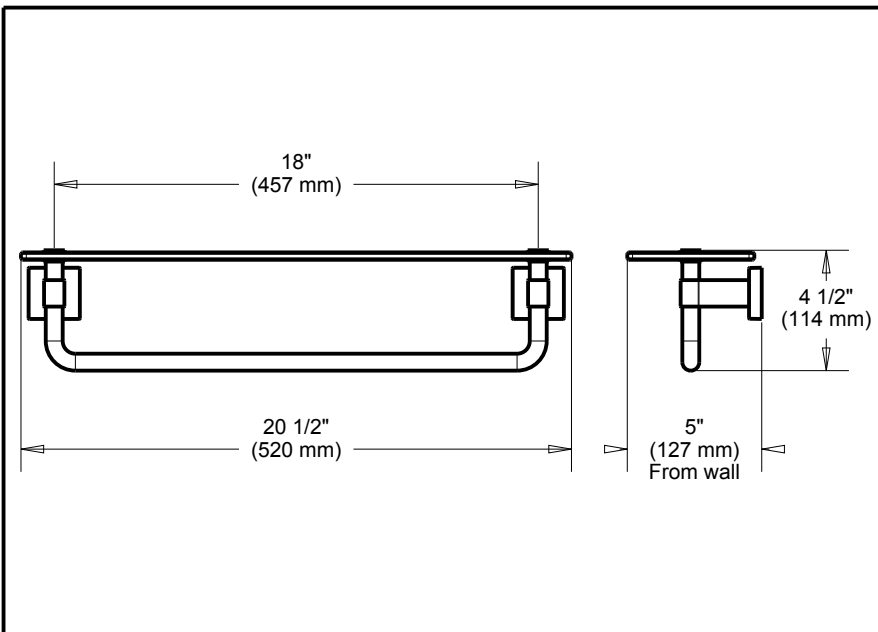

ACCESSORIES

- Maxted™ Bath Collection
- Glass Shelf with Towel Bar

Submitted Model No.: _____

Specific Features: _____

STANDARD SPECIFICATIONS:

- Wood blocking is preferable behind all wall surfaces. If wood blocking is not available, the following fasteners are suggested: Tile/Masonry-Plastic or lead Anchors Plaster/drywall-Toggle bolts.
- Mounting hardware and mounting template included with product.