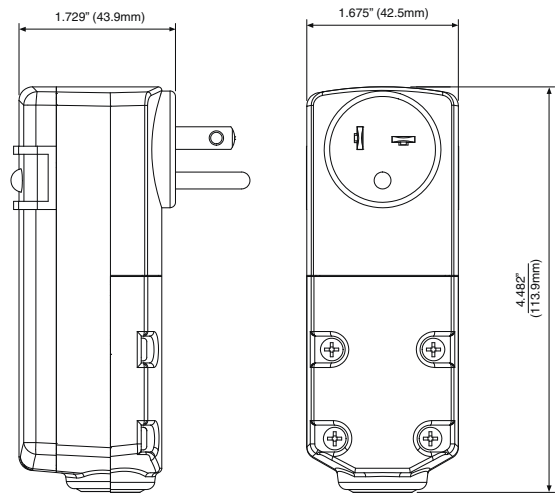

Dimensions

Cat Nos
GFA15/GFM15
& GFA20/GFM20

Cat No 16693/16694

Cat No 16793/16794

Ordering Information

CATALOG NUMBER	DESCRIPTION	NEMA PLUG	NEMA CONNECTOR
GFCI Cord Sets - Automatic Reset			
GFA15-2C	2 ft. Cord Set, Molded-On Plug and Connector, Straight Blade, 14/3 SJTW Cord	5-15P 	5-15R 
GFA15-3TC	3 ft. Cord Set, Molded-On Plug and Triple Tap Connector, Straight Blade, 14/3 SJTW Cord		
GFA15-6C	6 ft. Cord Set, Molded-On Plug and Connector, Straight Blade, 14/3 SJTW Cord		
GFA15-25C	25 ft. Cord Set, Molded-On Plug and Connector, Straight Blade, 14/3 SJTW Cord		
GFA15-37E	37 ft. Cord Set, Molded-On Plug and No Connector , Straight Blade, 14/3 SJTW Cord	5-15P 	—
GFA20-3C	3 ft. Cord Set, Molded-On Plug and Connector, Straight Blade, 12/3 SJTW Cord	5-20P 	5-20R 
GFA20-3LC	3 ft. Cord Set, Black & White® Locking Plug and Locking Connector, 12/3 SJTW Cord	L5-20P 	L5-20R 
GFA20-37E	37 ft. Cord Set, Molded-On Plug and No Connector , Straight Blade, 12/3 SJTW Cord	5-20P 	—
GFCI Cord Sets - Manual Resets			
GFM15-3C	3 ft. Heavy Duty Cord Set, Black & White® Plug and Connector, Straight Blade, 12/3 SJTW Cord	5-15P 	5-15R 
GFM15-3TC	3 ft. Heavy Duty Cord Set, Black & White® Plug and Triple Tap Connector, Straight Blade, 12/3 SJTW Cord		
GFM15-3WC	3 ft. Heavy Duty Cord Set, Wetguard® Plug and Connector, Straight Blade, 12/3 SJTW Cord		
GFM15-25C	25 ft. Cord Set, Black & White® Plug and Connector, 14/3 SJTW Cord		
GFM20-3C	3 ft. Cord Set, Black & White® Plug and Connector, Straight Blade, 12/3 SJTW Cord	5-20P 	5-20R 
GFM20-3WC	3 ft. Cord Set, Wetguard® Plug and Connector, Straight Blade, 12/3 SJTW Cord		
User-Attachable Devices - Automatic Reset			
16693*	Right-Angle GFCI Plug, Grounded	5-15P 	—
16693-1*	Right-Angle GFCI Plug, Grounded, BULK		
16793*	Right-Angle GFCI Plug, Grounded	5-20P 	—
16793-1*	Right-Angle GFCI Plug, Grounded, BULK		
User-Attachable Devices - Manual Reset			
16694*	Right-Angle GFCI Plug, Grounded	5-15P 	—
16694-1*	Right-Angle GFCI Plug, Grounded, BULK		
16794*	Right-Angle GFCI Plug, Grounded	5-20P 	—
16794-1*	Right-Angle GFCI Plug, Grounded, BULK		