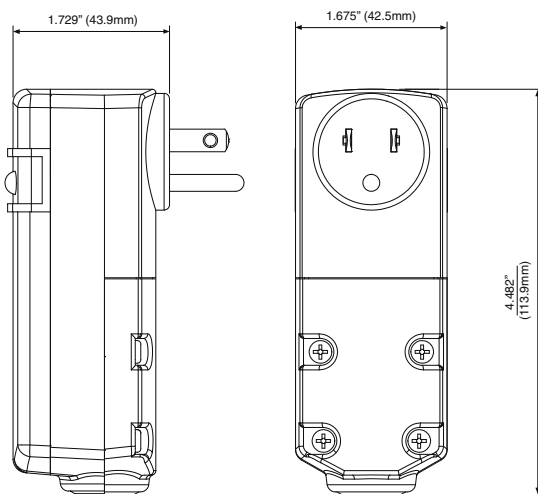

Cat No 16693/16694