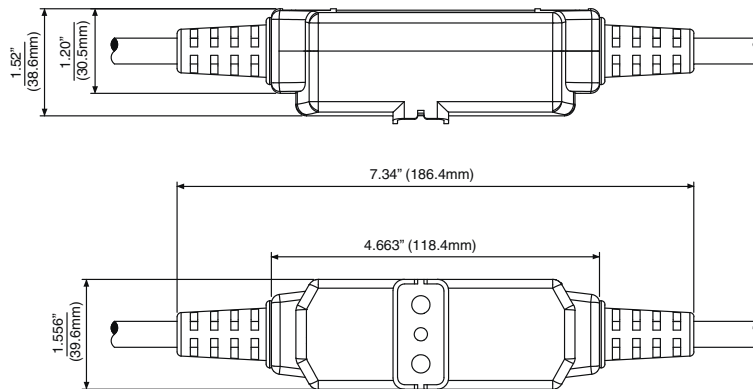

Specifications

AC Horsepower Rating		
At Rated Voltage	¾ Horsepower	
Electrical Specifications		
Amperage	15A or 20A as specified	
Voltage	120V AC	
Short Circuit Current Rating (SCCR)	2kA	
Trip Level	5 +/- 1 mA	
Environmental Specifications		
Flammability	Rated V-2 per UL 94	
Operating Temperature	-35°C to 66°C	
Material Specifications		
Cord Type	Cord Sets	SJTW
	User-Attachable	Accepts SJ & ST Cord Types
Body Material	Polycarbonate	
Blades/Contacts	Brass	

Mechanical Specifications	
Terminal ID (User-Attachable Devices Only)	Brass- Hot, Green- Ground, Silver- Neutral
Product ID	Ratings marked on device
Standards & Certifications	
NEMA	WD-6
ANSI	C73
UL Standard	943 Class A & 498
CSA	C22.2 No 42 & No 144
NOM	057
Warranties	
Warranty	2 Year Limited

Dimensions

Cat Nos
GFA15/GFM15
& GFA20/GFM20