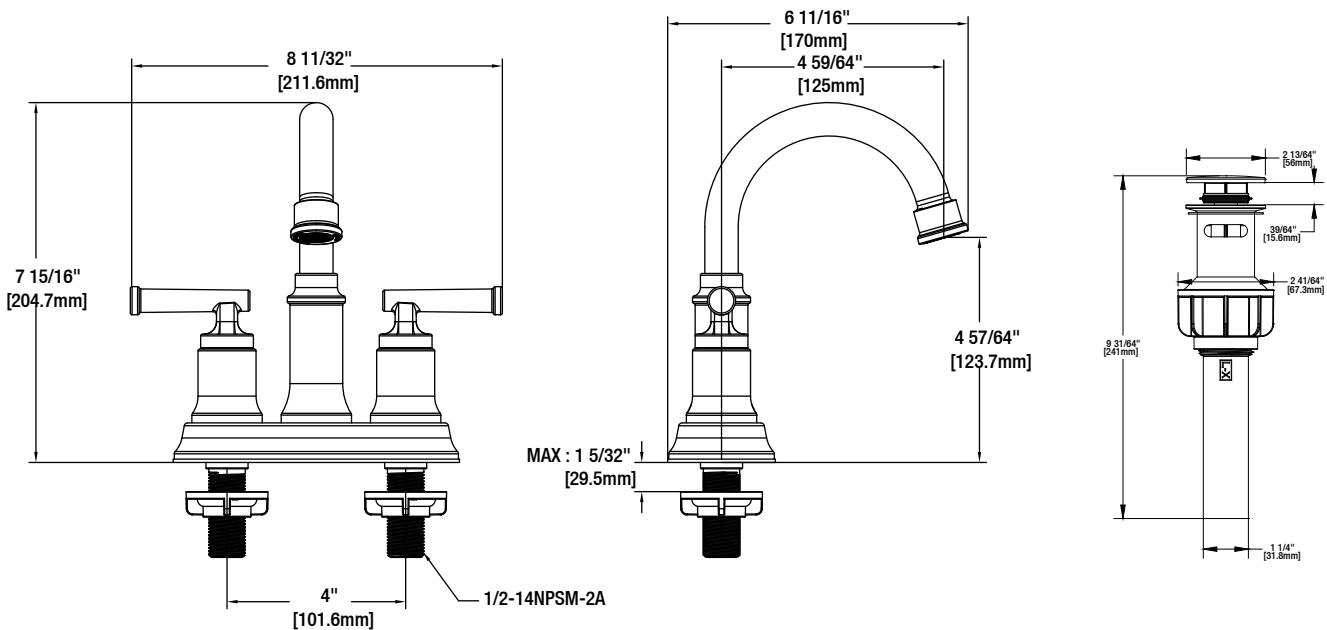

Oswell 4 in. Centerset 2-Handle High-Arc Bathroom Faucet
FEATURES

- Requires 3 Hole Sink with 4" On-Center
- 1/2" IPS Connections
- Max Flow Rate: 1.2 gpm (4.5 L/min) at 60 psi
- Max Countertop Thickness: 1 5/32"
- Spout Reach: 4 59/64"
- Spout Height: 4 57/64"
- 1/4 Turn ceramic for Lifetime Drip-free Operation
- With Zinc Lever Handle

CODE COMPLIANCE

- IAPMO Certified: ASME A112.18.1/CSA B125.1
- NSF 61 Section 9
- NSF 372
- Calgreen Certified
- Meets AB 1953 Lead Standard
- ADA Compliant

WARRANTY

- Limited Lifetime Warranty

MODEL	SKU #	FINISH
HD67083W-6001	312673421	Chrome
HD67083W-6004	312673425	Brushed Nickel
HD67083W-6010H	1005129782	Matte Black
HD67083W-604405	312673414	Matte Gold