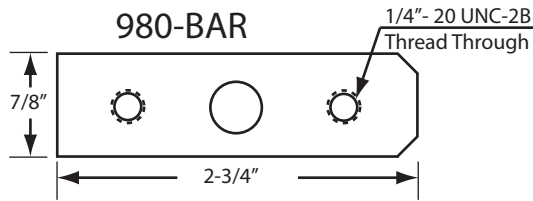

D94HK Tip-Toe Drain Kit For two hole top elbows

1/4" - 20 x 1-1/24"
Flat Head Screws