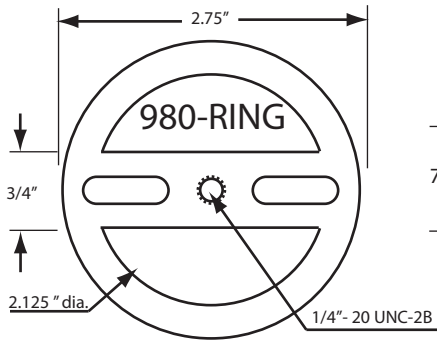

D94HK Tip-Toe Drain Kit For two hole top elbows

1/4" - 20 x 1-1/24"
Flat Head Screws