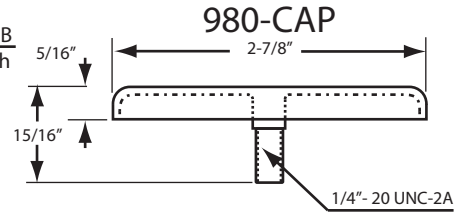

D94HK Tip-Toe Drain Kit For two hole top elbows

1/4" - 20 x 1-1/24"
Flat Head Screws