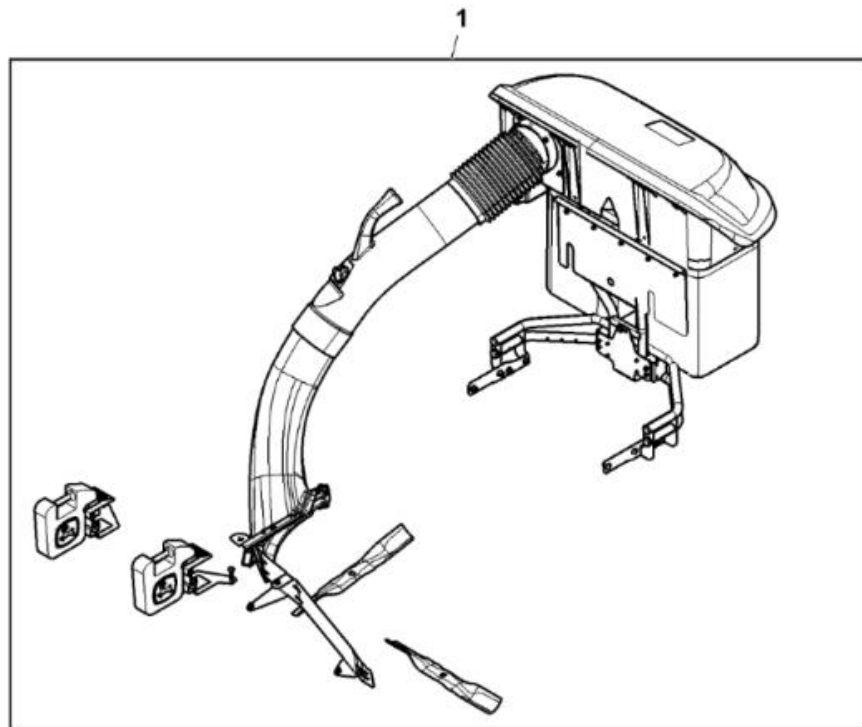

Replacements Parts List for 42" Zero Turn Bagger

Home Depot Online Part # 207050220

JD Part # BG20755

Fits Zero Turn Mower models:

Z335E, Z335M

Click on link below to go to current replacement parts list for BG20755 - 42" Bagger

<https://partscatalog.deere.com/jdrc/sidebyside/equipment/63451/referrer/navigation/pgId/19094172>

Description	Part Number	Quantity Required
Material Collection System Remarks : For USA	BG20755	1
Material Collection System Remarks : INCLUDES BG20760 AND BM24794; For Europe	BUC10124	1
Material Collection System Remarks : For Europe	BG20760	1