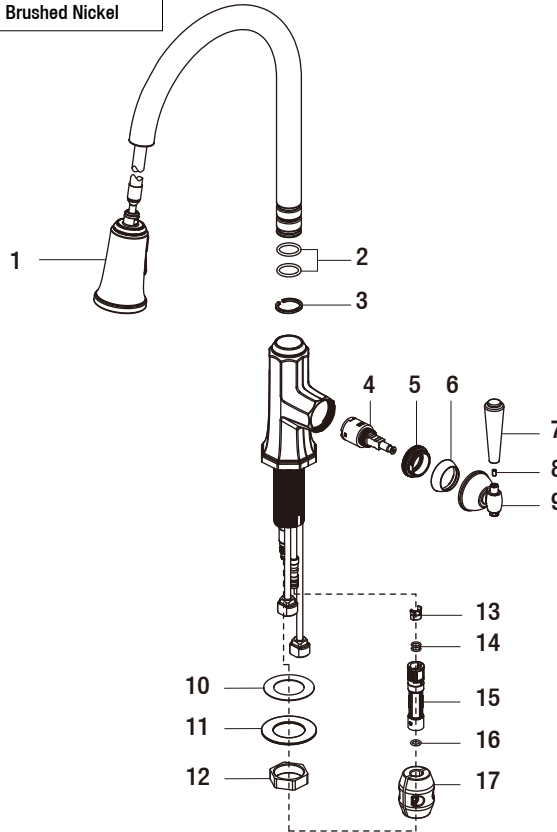

Replacement Parts List

Sentio Single-Handle Pull-Down Sprayer Kitchen Faucet in Brushed Nickel

MODEL	SKU #	FINISH
67070-4004	203549867	Brushed Nickel

Many replacement parts can be purchased online or at your local store. Please use the table below to identify the part SKU number needed, go to HOMEDEPOT.COM, and check for online and store availability. If you can't find the part you are looking for, please call 1-877-580-5682.

Part	Description	Part #	Internet SKU #	Store SKU #
1	Spray head & hose	RP3819304		
2	O-ring	RP60075		
3	Ring	RP60076		
4	Cartridge & screw	RP20054		
5	Bonnet	RP70582		
6	Cap	RP8018404		
7	Handle	RP1326904		
8	Screw	RP50029		
9	Handle seat	RP1714004		

Part	Description	Part #	Internet SKU #	Store SKU #
10	Plastic washer	RP64131		
11	Metal washer	RP64146		
12	Nut	RP56099		
13	Block	RP70421	206116636	
14	O-ring	RP60002		
15	Quick connect assembly	RP70429		
16	O-ring	RP60089		
17	Weights	RP70615		