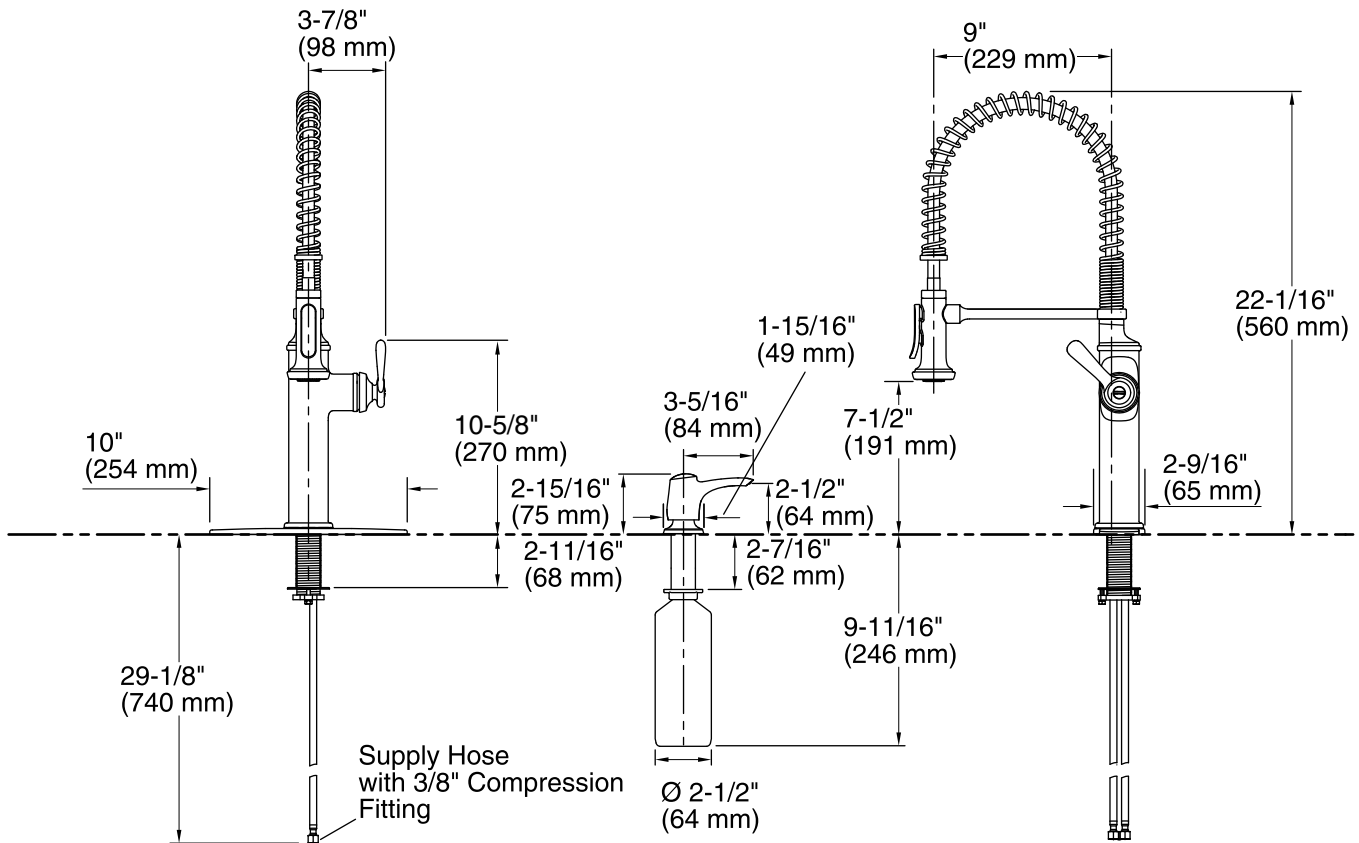

Technical Information

All product dimensions are nominal.

Faucet:

Flow rate: 1.5 gal/min (5.7 l/min)

Pressure: 60 psi (4.1 bar)

Spout:

Spout reach: 9" (229 mm)

Notes

Install this product according to the installation guide.