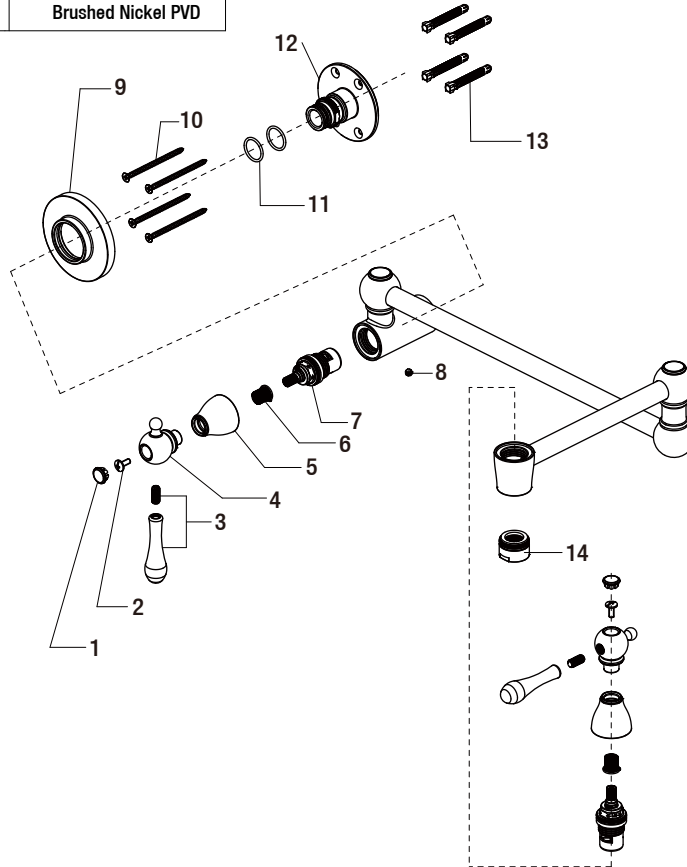

PEGASUS®

LUXURY AT HAND™

Replacement Parts List

Wall Mounted Potfiller in Brushed Nickel

MODEL	Internet SKU #	FINISH
67589-0004	204683820	Brushed Nickel PVD

Many replacement parts can be purchased online or at your local store. Please use the table below to identify the part SKU number needed, go to HOMEDEPOT.COM, and check for online and store availability. If you can't find the part you are looking for, please call 1-877-580-5682.

Part	Description	Part #	Internet SKU #	Store SKU #
1	Cap	RP1000704		
2	Screw	RP50049		
3	Handle	RP1311304		
4	Connector	RP1327204		
5	Handle seat	RP1714104		
6	Inverter	RP70396		
7	Cartridge	RP20051		

Part	Description	Part #	Internet SKU #	Store SKU #
8	Set screw	RP50002		
9	Flange	RP8034304		
10	Screw	RP50150		
11	O-ring	RP60068		
12	Mounting bracket	RP70395		
13	Anchor	RP50151		
14	Aerator	RP3014404		