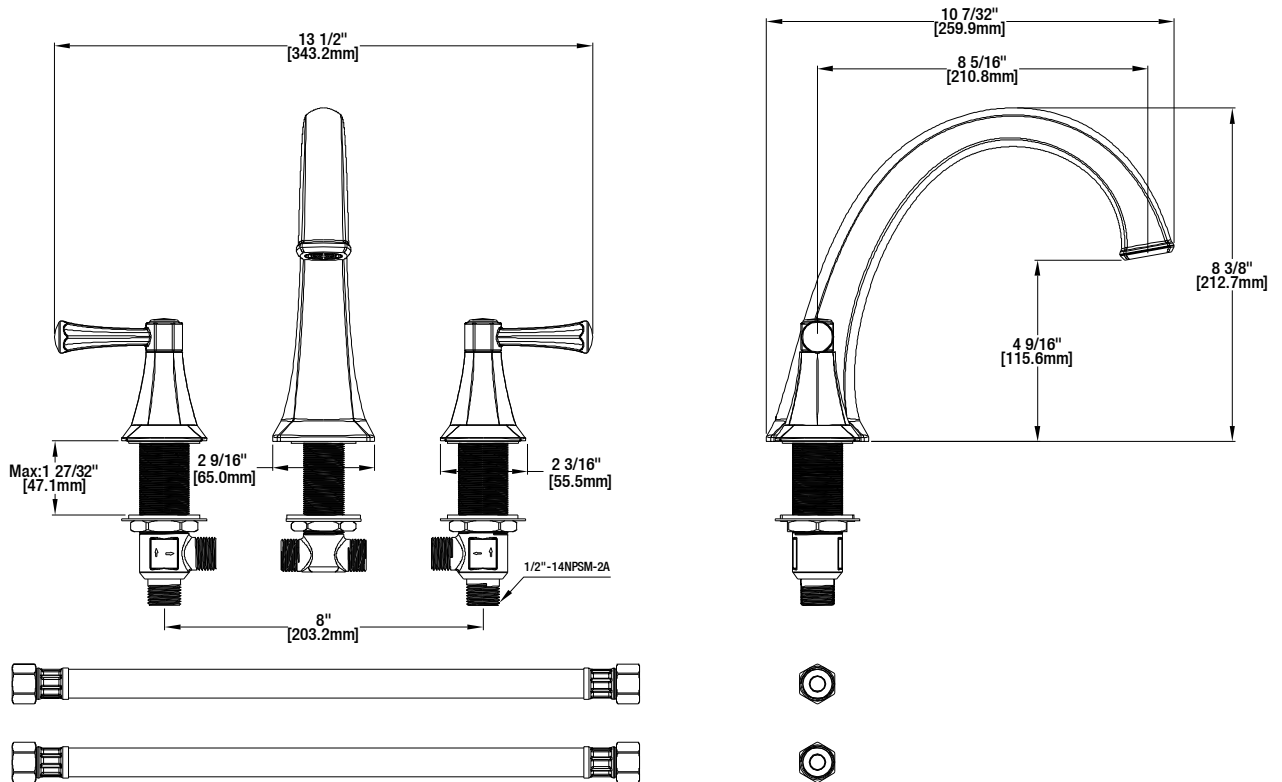

Stillmore Roman Tub Faucet

MODEL	SKU #	FINISH
HD65601-5001	306069100	Chrome
HD65601-5004	306069248	Brushed Nickel
HD65601-5027D	306069134	Bronze

FEATURES

- Requires 3-Hole Sink with 8 ~ 16" On-Center
- 1/2" IPS Connections
- Min Flow Rate: 2.4 gpm (9 L/min) at 20 psi
- Max Countertop Thickness: 1 27/32"
- Spout Reach: 8 5/16"
- Spout Height: 4 9/16"
- 1/4 Turn Ceramic Valve for Lifetime Drip-free Operation
- With Zinc Lever Handles

CODE COMPLIANCE

- IAPMO Certified: ASME A112.18.1/CSA B125.1
- ADA Compliant

WARRANTY

- Limited Lifetime Warranty

INSTALLATION DIMENSIONS

Glacier Bay reserves the right to make changes in specifications and materials and to change and discontinue models, both without notice or obligation. Dimensions are for reference only.