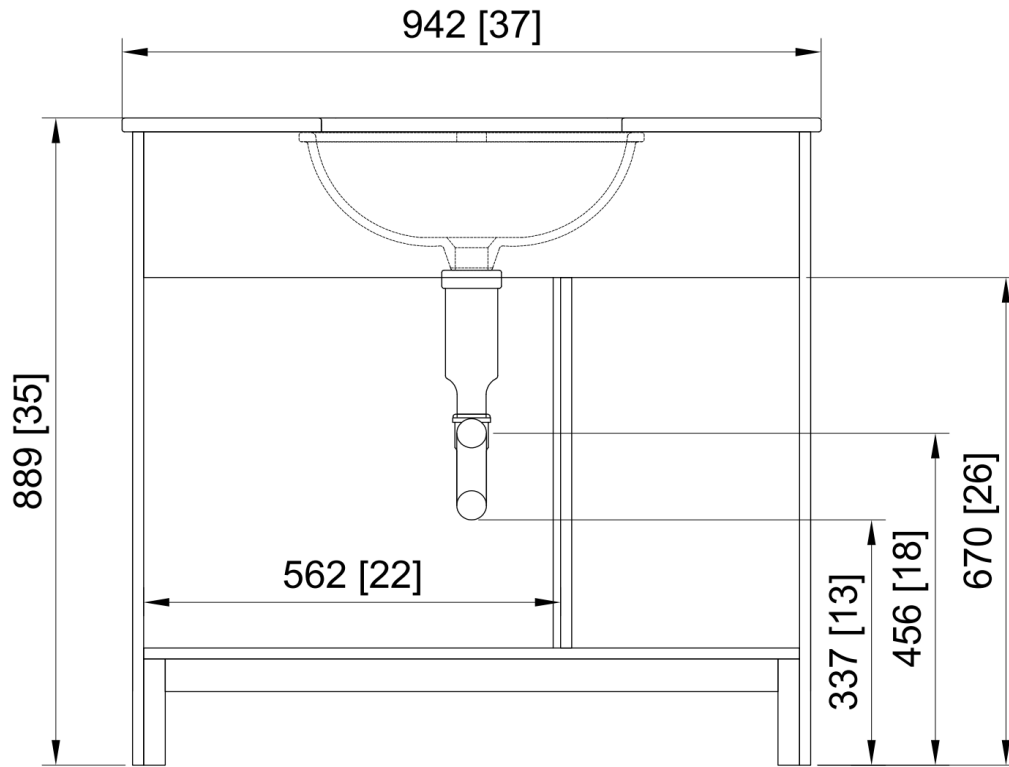

DIMENSIONS
DIMENSIONS
DIMENSIONES

**DIMENSIONS
DIMENSIONS
DIMENSIONES**

Installation Manual

- Carefully read the instructions before starting the installation.
- This vanity should be installed by an experienced plumber.
- Drain pipe and drain trap are not supplied. Connect to an existing drain pipe

**DIMENSIONS
DIMENSIONS
DIMENSIONES**

PART# DE PIÈCE # PARTE#	DESCRIPTION	DESCRIPTION	DESCRIPCIÓN	QUANTITY CANTIDAD QUANTITÉ
A	Backsplash	Dossieret	Salpicadero	1
B	Case	Caso	Cas	1

**TOOLS REQUIRED (not supplied)
OUTILS REQUIS (non fournis)
HERRAMIENTAS NECESARIAS (no incluido)**