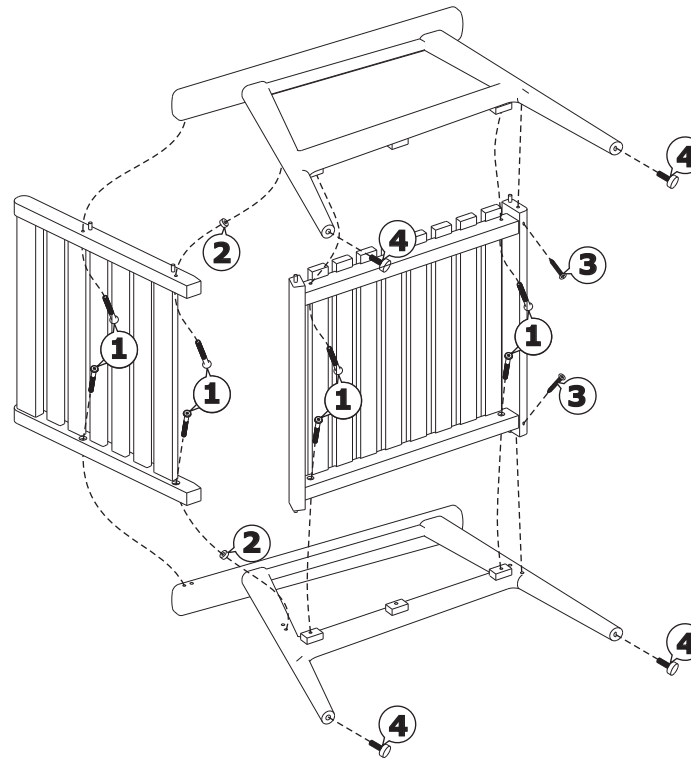

Date : 23 Jan 2018

Assembly Instruction

EVE DEEPSEATING ARMCHAIR, WITH CUSHION GREY (OLEFIN), TEA

- 1** 
F-bolt M6x50x13-T30, GS x 8 PCS
SEM201417
- 2** 
Plastic washer 6.5x16x5, P x 2 PCS
SEM201707
- 3** 
Chip board screw 4x50, GS x 2 PCS
SEM201012
- 4** 
Bench foot black, P x 4 PCS
SEM201254
- 5** 
Torx key T30, GS x 1 PCS
SEM201430
- 7** 
DKEZ-Eve deepseating armchair,
90/90/00, w/back csh, T=28kg,
Olefin 183 gr, 8908
SEM701299