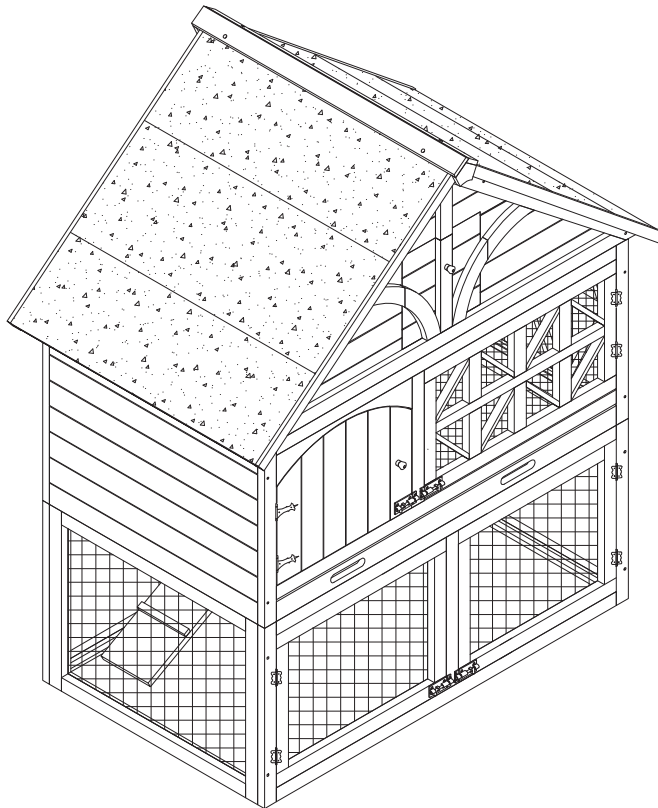

- To clean panels, use clean water on a damp cloth.
- When assembling ZOOVILLAS<sup>™</sup> TUDOR RABBIT HUTCH, please handle all panels and/or hardware with care to avoid any possibilities of damages and/or injuries.
- Cover during harsh weather to keep it from weathering.
- It is highly recommended that you treat ZOOVILLAS<sup>™</sup> TUDOR RABBIT HUTCH with a weatherproof coating (stain or paint) once a year, to increase life expectancy and maintain the look.