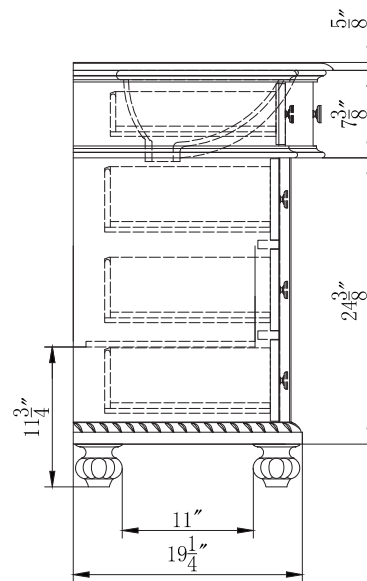

Model: V0306TW36L

Overall Dimensions

36" x 22" x 36"

FRONT VIEW

SIDE VIEW

BACK VIEW

TOP VIEW

*All dimension in inches unless otherwise specified. Dimensions subject to tolerance.