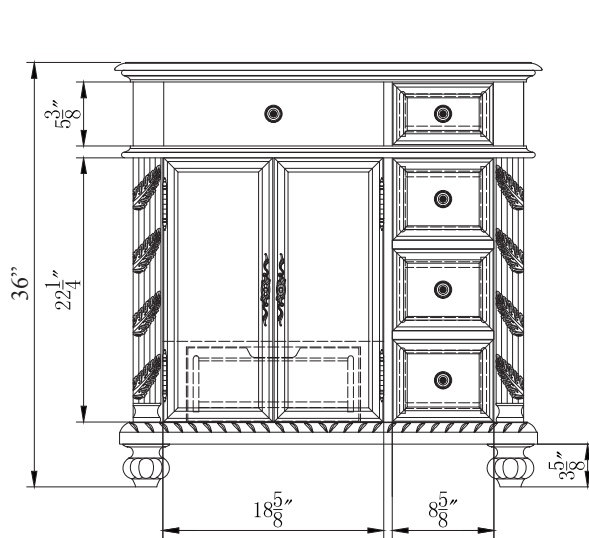

Model: V0306TW36L

Overall Dimensions

36" x 22" x 36"

FRONT VIEW

SIDE VIEW

BACK VIEW

TOP VIEW

*All dimension in inches unless otherwise specified. Dimensions subject to tolerance.