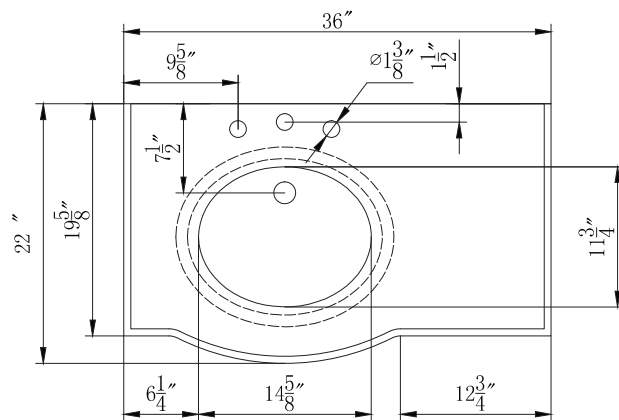

Model: V0306TW36L

Overall Dimensions

36" x 22" x 36"

FRONT VIEW

SIDE VIEW

BACK VIEW

TOP VIEW

*All dimension in inches unless otherwise specified. Dimensions subject to tolerance.