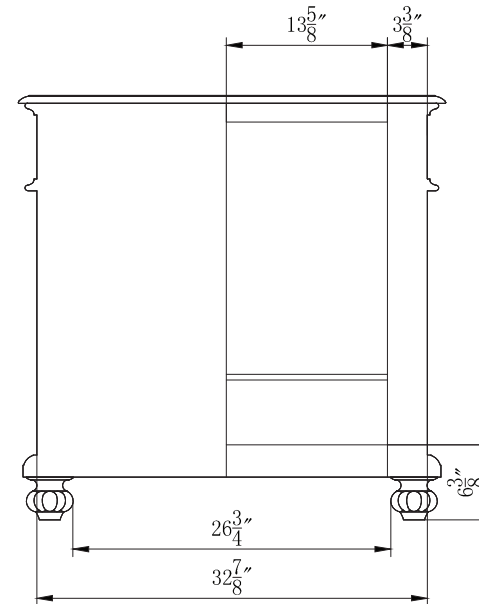

Model: V0306TW36L

Overall Dimensions

36" x 22" x 36"

FRONT VIEW

SIDE VIEW

BACK VIEW

TOP VIEW

*All dimension in inches unless otherwise specified. Dimensions subject to tolerance.