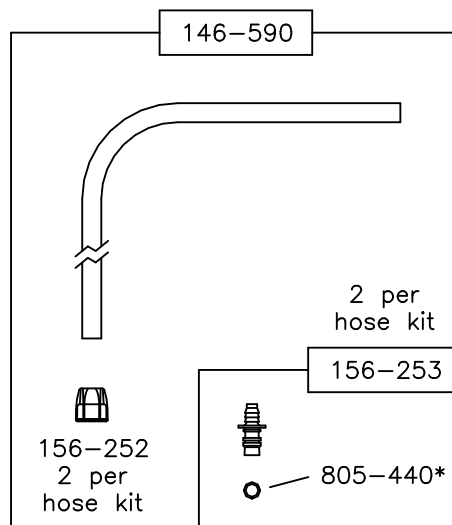

Maintenance Parts for Hudson®
 Polyethylene Super Sprayer
 Models: 90162, 90163

H.D. Hudson Manufacturing Company
 500 North Michigan Avenue – Chicago, IL 60611
 Phone: 800-523-9284 – Fax: 312-644-7989
 E-mail: ladybug@hdhudson.com
 Website: www.hdhudson.com