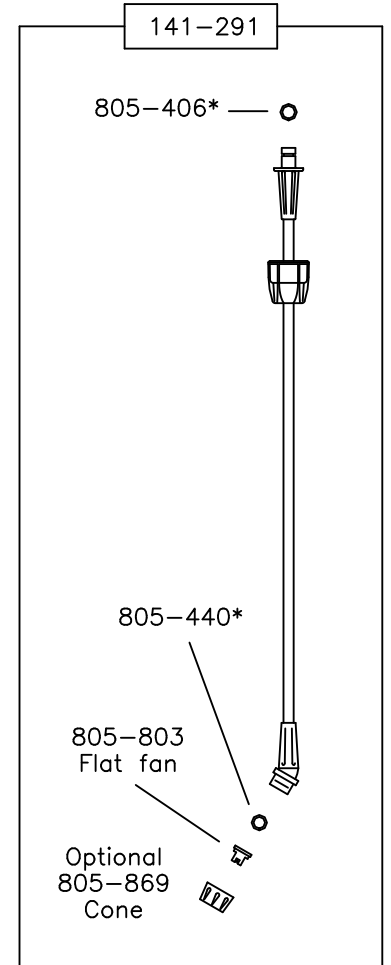

Maintenance Parts for Hudson®
 Polyethylene Super Sprayer
 Models: 90162, 90163

H.D. Hudson Manufacturing Company
 500 North Michigan Avenue – Chicago, IL 60611
 Phone: 800-523-9284 – Fax: 312-644-7989
 E-mail: ladybug@hdhudson.com
 Website: www.hdhudson.com