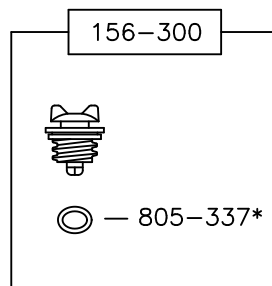

Maintenance Parts for Hudson®
 Polyethylene Super Sprayer
 Models: 90162, 90163

H.D. Hudson Manufacturing Company
 500 North Michigan Avenue – Chicago, IL 60611
 Phone: 800-523-9284 – Fax: 312-644-7989
 E-mail: ladybug@hdhudson.com
 Website: www.hdhudson.com