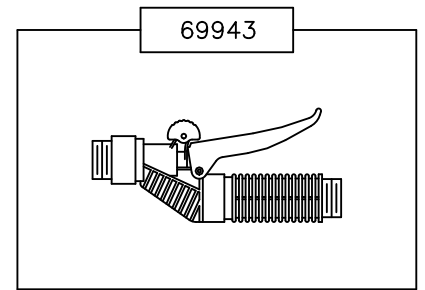

Maintenance Parts for Hudson®
 Polyethylene Super Sprayer
 Models: 90162, 90163

H.D. Hudson Manufacturing Company
 500 North Michigan Avenue – Chicago, IL 60611
 Phone: 800-523-9284 – Fax: 312-644-7989
 E-mail: ladybug@hdhudson.com
 Website: www.hdhudson.com