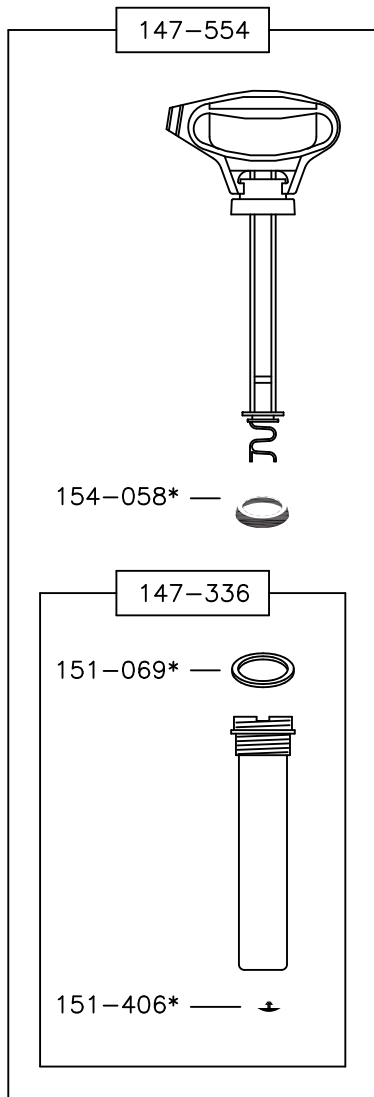

Maintenance Parts for Hudson®
 Polyethylene Super Sprayer
 Models: 90162, 90163

H.D. Hudson Manufacturing Company
 500 North Michigan Avenue – Chicago, IL 60611
 Phone: 800-523-9284 – Fax: 312-644-7989
 E-mail: ladybug@hdhudson.com
 Website: www.hdhudson.com