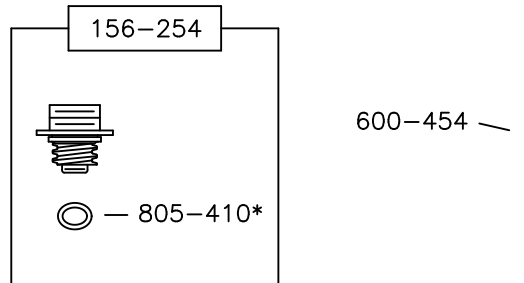

Maintenance Parts for Hudson®
 Polyethylene Super Sprayer
 Models: 90162, 90163

H.D. Hudson Manufacturing Company
 500 North Michigan Avenue – Chicago, IL 60611
 Phone: 800-523-9284 – Fax: 312-644-7989
 E-mail: ladybug@hdhudson.com
 Website: www.hdhudson.com