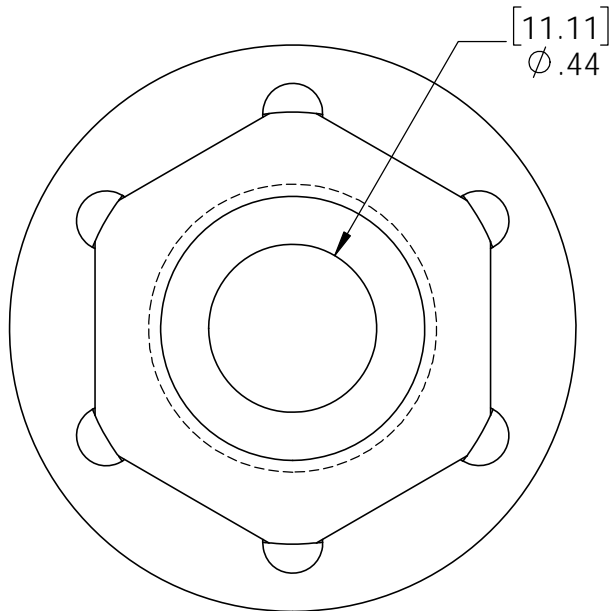

Product & Packaging Specs

1 1/2" Hex Cap Nut (HCN)

Item #: 56621

ITEM NO.	QTY.	PART NUMBER	DESCRIPTION
1	1	56621-11	1 1/2" Hex Cap Nut
2	1	56621-12	1 1/2" Hex Cap Nut Plug

Weight: 0.04 LBS
 Scale: 1:1
 Last updated: 10/17/2016

56621-10

Product & Packaging Specs

1 1/2" Hex Cap Nut (HCN)

Item #: 56621

Weight: 0.04 LBS
 Scale: 1:1
 Last updated: 10/17/2016

Product & Packaging Specs

1 1/2" Hex Cap Nut (HCN)

Item #: 56621

Weight: 0.04 LBS
Scale: 1:1
Last updated: 10/17/2016

56621-10

Product & Packaging Specs

1 1/2" Hex Cap Nut (HCN)

Item #: 56621

Weight: LBS
Scale: 1:2
Last updated: 10/17/2016

56621-10

Product & Packaging Specs

1 1/2" Hex Cap Nut

Item #: This Configuration for Timber Bolt use ONLY

Material: 5052-H32
Finish: Black Powder Coat
Weight: 0.05 LBS
Scale: 2:1
Last updated: 10/17/2016

this configuration is the same as 56621-11, but has larger ID for use with Timber Bolts