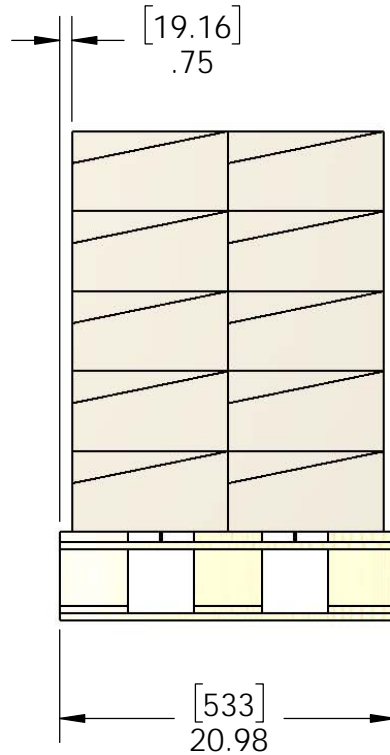

Weight: 216 LBS
 Scale: 1:16
 Last updated: 10/17/2016

56621-10

Product & Packaging Specs

86621 Packing

Item #: Blister Packing

ITEM NO.	QTY.	PART NUMBER	DESCRIPTION
1	0.2	56621	1 1/2" Hex Cap Nut (HCN)
2	1	Box, 86621	Box, 86621
3	1	Box, 86621	Box, 86621

Weight: 2.09 LBS
Scale: 1:2
Last updated: 10/17/2016

Product & Packaging Specs

86621 Packing
Item #: Case Packing

Weight: 2.09 LBS
Scale: 1:16
Last updated: 10/17/2016

56621-10

Total number of cases: 50
 Total number of pieces:
 50x12=600 pieces on pallet