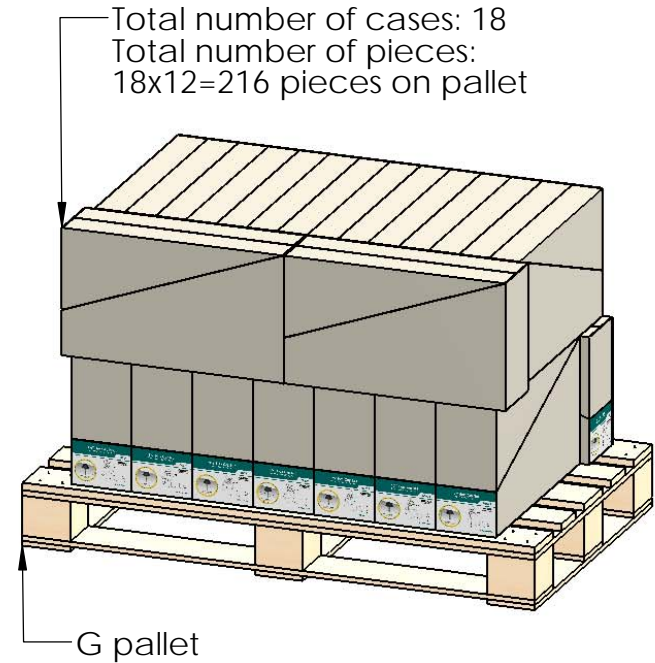

OZCO BUILDING PRODUCTS

Product & Packaging Specs

56621 Packing

Item #: Box packing

ITEM NO.	QTY.	PART NUMBER	DESCRIPTION
1	1	56621 Hex Cap Nut Box Insert	Insert, Hex Cap Nut Box
2	1	Box, 56621	Box, Hex Cap Nut
3	10	56621-11	1 1/2" Hex Cap Nut
4	10	56621-12	1 1/2" Hex Cap Nut Plug

Weight: 0.93 LBS
 Scale: 1:3
 Last updated: 10/17/2016

56621-10

Weight: 11.35 LBS
 Scale: 1:3
 Last updated: 10/17/2016

56621-10

OZCO BUILDING PRODUCTS

Product & Packaging Specs

56621 Packing

Item #: Pallet packing

Item #: **56621** | **HCN**

Hex Cap Nut

PALLET **216 pcs**

SKU#: **56821**

Weight: **244 lbs**

LOT# _____ Priority# _____

additional pallet packing instructions

- plywood on top layer
- strap to pallet
- clear wrap around boxes

Weight: 216 LBS
 Scale: 1:16
 Last updated: 10/17/2016

56621-10

Product & Packaging Specs

86621 Packing

Item #: Blister Packing

ITEM NO.	QTY.	PART NUMBER	DESCRIPTION
1	0.2	56621	1 1/2" Hex Cap Nut (HCN)
2	1	Box, 86621	Box, 86621
3	1	Box, 86621	Box, 86621