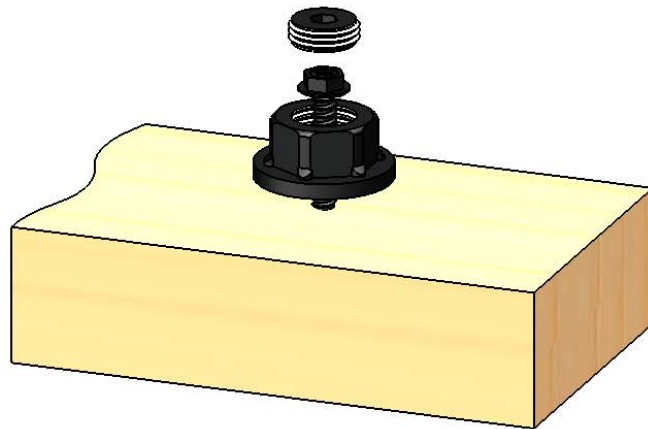

Product & Packaging Specs

1 1/2" Hex Cap Nut (HCN)

Item #: 56621

ITEM NO.	QTY.	PART NUMBER	DESCRIPTION
1	1	56621-11	1 1/2" Hex Cap Nut
2	1	56621-12	1 1/2" Hex Cap Nut Plug

Weight: 0.04 LBS
 Scale: 1:1
 Last updated: 10/17/2016

56621-10

Product & Packaging Specs

1 1/2" Hex Cap Nut (HCN)

Item #: 56621

Weight: 0.04 LBS
 Scale: 1:1
 Last updated: 10/17/2016

Product & Packaging Specs

1 1/2" Hex Cap Nut (HCN)

Item #: 56621

Weight: 0.04 LBS
Scale: 1:1
Last updated: 10/17/2016

56621-10

Product & Packaging Specs

1 1/2" Hex Cap Nut (HCN)

Item #: 56621

Weight: LBS
Scale: 1:2
Last updated: 10/17/2016

56621-10

Product & Packaging Specs

1 1/2" Hex Cap Nut

Item #: This Configuration for Timber Bolt use ONLY

Material: 5052-H32
Finish: Black Powder Coat
Weight: 0.05 LBS
Scale: 2:1
Last updated: 10/17/2016

this configuration is the same as 56621-11, but has larger ID for use with Timber Bolts