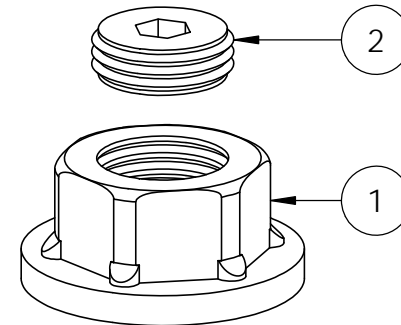

Product & Packaging Specs

1 1/2" Hex Cap Nut (HCN)

Item #: 56621

ITEM NO.	QTY.	PART NUMBER	DESCRIPTION
1	1	56621-11	1 1/2" Hex Cap Nut
2	1	56621-12	1 1/2" Hex Cap Nut Plug

Weight: 0.04 LBS
 Scale: 1:1
 Last updated: 10/17/2016

56621-10

Product & Packaging Specs

1 1/2" Hex Cap Nut (HCN)

Item #: 56621

Weight: 0.04 LBS
 Scale: 1:1
 Last updated: 10/17/2016

Product & Packaging Specs

1 1/2" Hex Cap Nut (HCN)

Item #: 56621

Weight: 0.04 LBS
Scale: 1:1
Last updated: 10/17/2016

56621-10

Product & Packaging Specs

1 1/2" Hex Cap Nut (HCN)

Item #: 56621

Weight: LBS
Scale: 1:2
Last updated: 10/17/2016

56621-10

Product & Packaging Specs

1 1/2" Hex Cap Nut

Item #: This Configuration for Timber Bolt use ONLY

Material: 5052-H32
Finish: Black Powder Coat
Weight: 0.05 LBS
Scale: 2:1
Last updated: 10/17/2016

this configuration is the same as 56621-11, but has larger ID for use with Timber Bolts