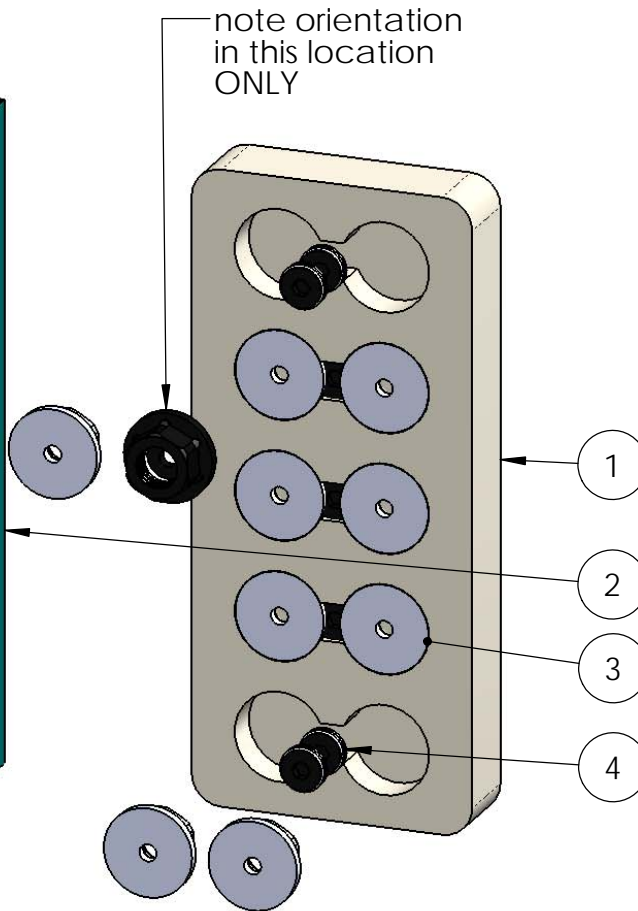

1 1/2" Hex Cap Nut

Item #: This Configuration for Timber Bolt use ONLY

Material: 5052-H32
Finish: Black Powder Coat
Weight: 0.05 LBS
Scale: 2:1
Last updated: 10/17/2016

this configuration is the same as 56621-11, but has larger ID for use with Timber Bolts

OZCO BUILDING PRODUCTS

Product & Packaging Specs

56621 Packing

Item #: Box packing

ITEM NO.	QTY.	PART NUMBER	DESCRIPTION
1	1	56621 Hex Cap Nut Box Insert	Insert, Hex Cap Nut Box
2	1	Box, 56621	Box, Hex Cap Nut
3	10	56621-11	1 1/2" Hex Cap Nut
4	10	56621-12	1 1/2" Hex Cap Nut Plug