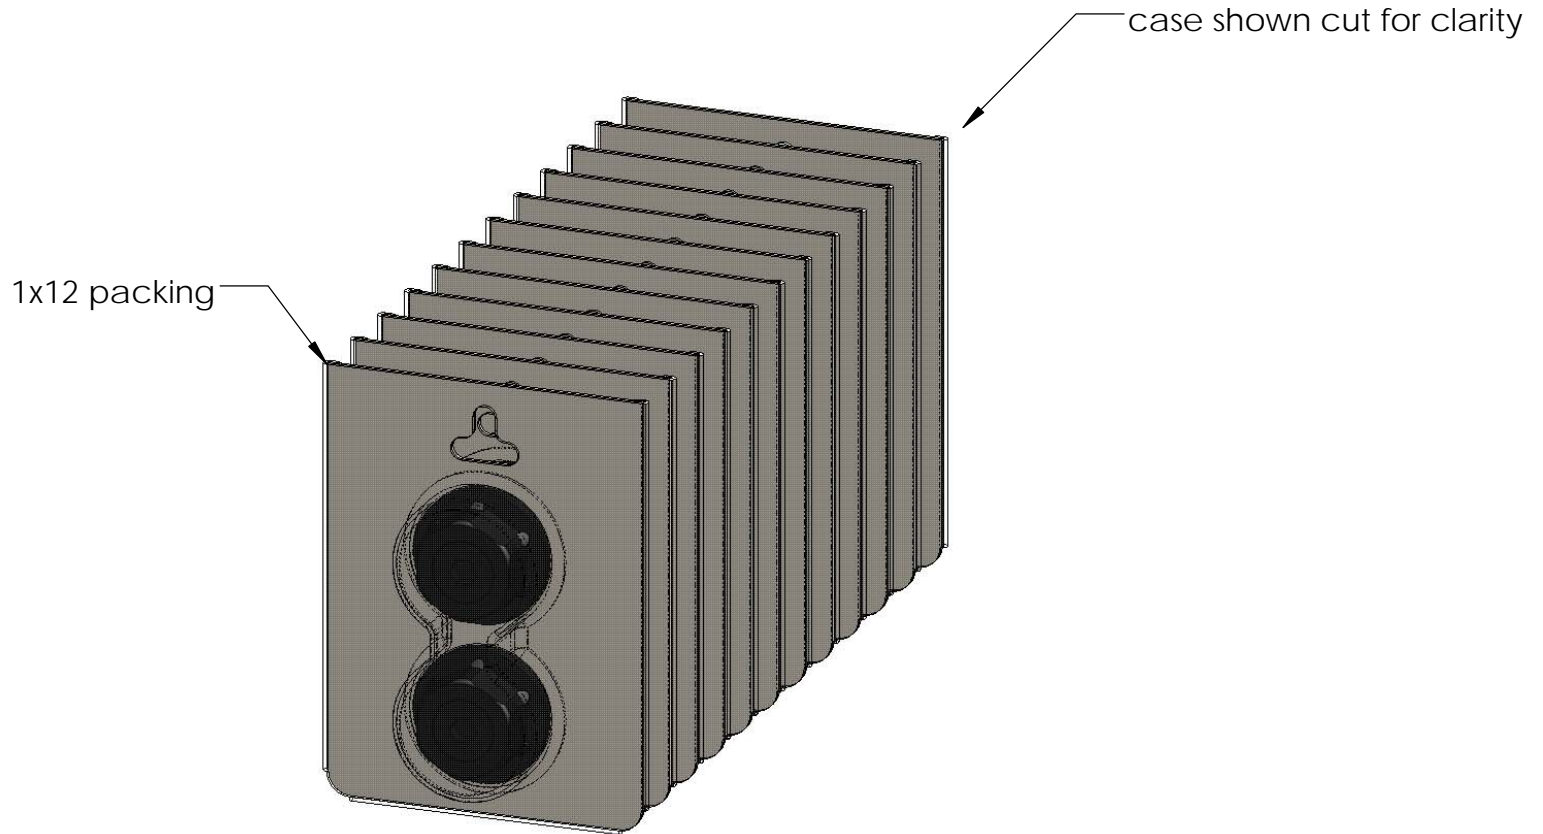

Product & Packaging Specs

86621 Packing
Item #: Case Packing

Weight: 2.09 LBS
Scale: 1:16
Last updated: 10/17/2016

56621-10