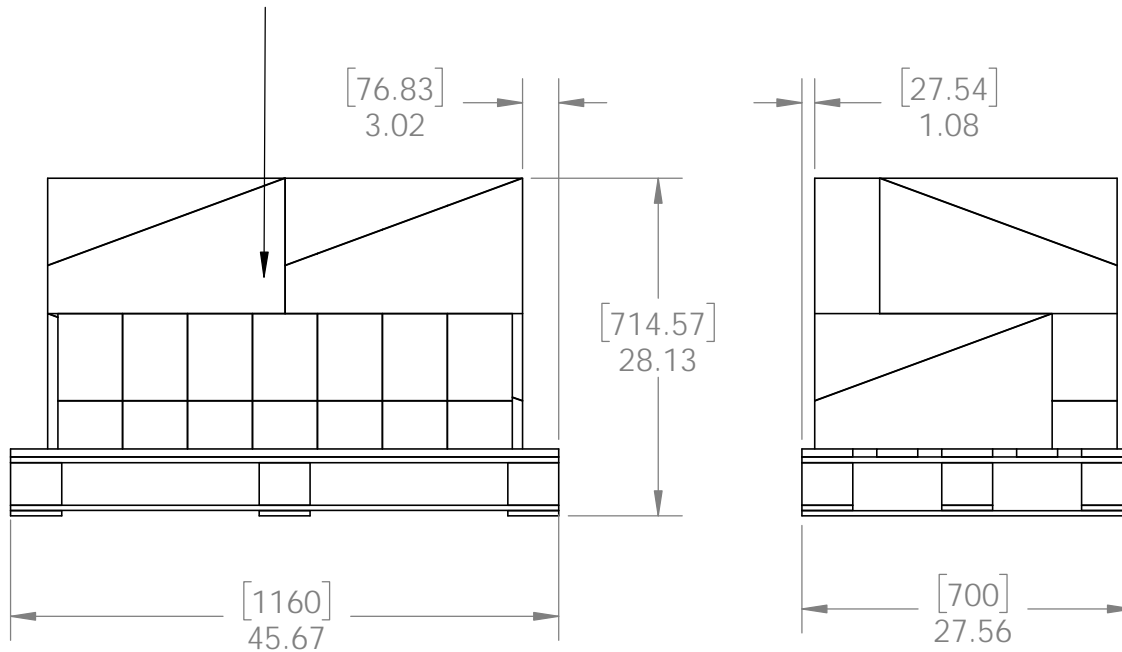

additional pallet packing instructions

- plywood on top layer
- strap to pallet
- clear wrap around boxes

Weight: 216 LBS
Scale: 1:16
Last updated: 10/17/2016

56621-10