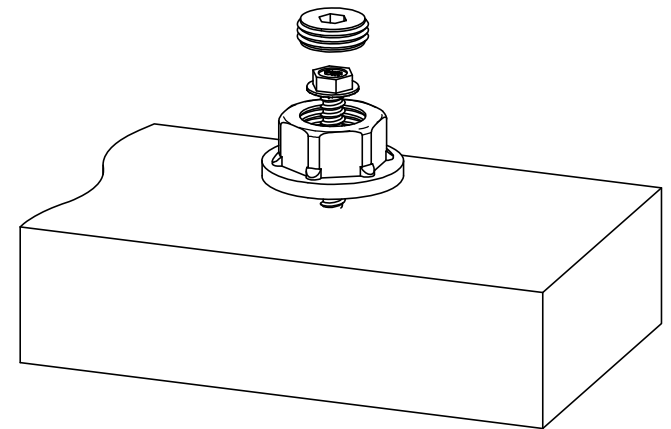

Product & Packaging Specs

1 1/2" Hex Cap Nut (HCN)

Item #: 56621

ITEM NO.	QTY.	PART NUMBER	DESCRIPTION
1	1	56621-11	1 1/2" Hex Cap Nut
2	1	56621-12	1 1/2" Hex Cap Nut Plug

Weight: 0.04 LBS
 Scale: 1:1
 Last updated: 10/17/2016

56621-10

Product & Packaging Specs

1 1/2" Hex Cap Nut (HCN)

Item #: 56621

Weight: 0.04 LBS
 Scale: 1:1
 Last updated: 10/17/2016

Product & Packaging Specs

1 1/2" Hex Cap Nut (HCN)

Item #: 56621

Weight: 0.04 LBS
Scale: 1:1
Last updated: 10/17/2016

56621-10

Product & Packaging Specs

1 1/2" Hex Cap Nut (HCN)

Item #: 56621

Weight: LBS
Scale: 1:2
Last updated: 10/17/2016

56621-10

Product & Packaging Specs

1 1/2" Hex Cap Nut

Item #: This Configuration for Timber Bolt use ONLY

Material: 5052-H32
Finish: Black Powder Coat
Weight: 0.05 LBS
Scale: 2:1
Last updated: 10/17/2016

this configuration is the same as 56621-11, but has larger ID for use with Timber Bolts