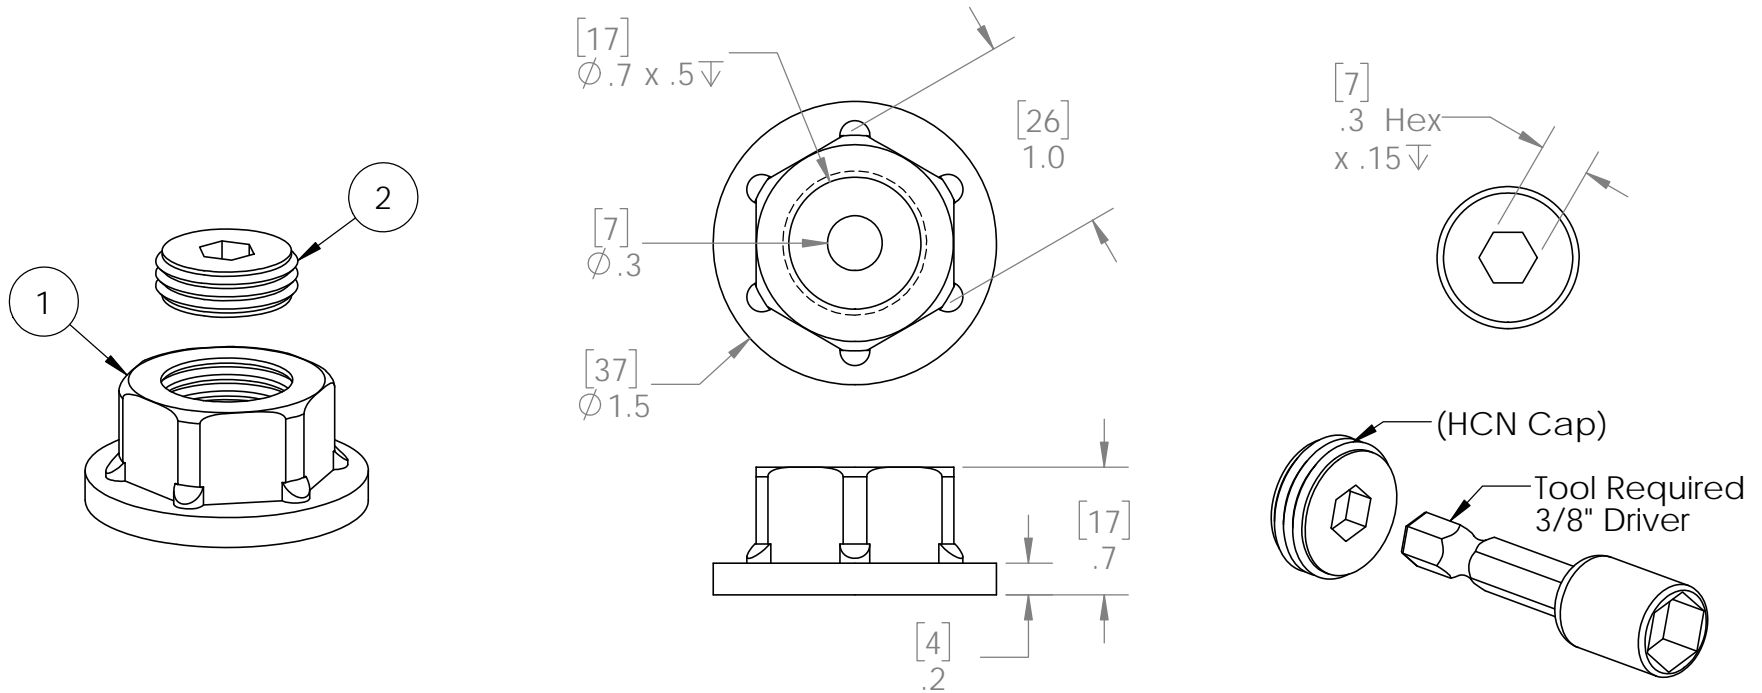

Product & Packaging Specs

1 1/2" Hex Cap Nut (HCN)

Item #: 56621

ITEM NO.	QTY.	PART NUMBER	DESCRIPTION
1	1	56621-11	1 1/2" Hex Cap Nut
2	1	56621-12	1 1/2" Hex Cap Nut Plug

Weight: 0.04 LBS
 Scale: 1:1
 Last updated: 10/17/2016

56621-10

Product & Packaging Specs

1 1/2" Hex Cap Nut (HCN)

Item #: 56621

Weight: 0.04 LBS
 Scale: 1:1
 Last updated: 10/17/2016

Product & Packaging Specs

1 1/2" Hex Cap Nut (HCN)

Item #: 56621

Weight: 0.04 LBS
Scale: 1:1
Last updated: 10/17/2016

56621-10

Product & Packaging Specs

1 1/2" Hex Cap Nut (HCN)

Item #: 56621

Weight: LBS
Scale: 1:2
Last updated: 10/17/2016

56621-10

Product & Packaging Specs

1 1/2" Hex Cap Nut

Item #: This Configuration for Timber Bolt use ONLY

Material: 5052-H32
Finish: Black Powder Coat
Weight: 0.05 LBS
Scale: 2:1
Last updated: 10/17/2016

this configuration is the same as 56621-11, but has larger ID for use with Timber Bolts