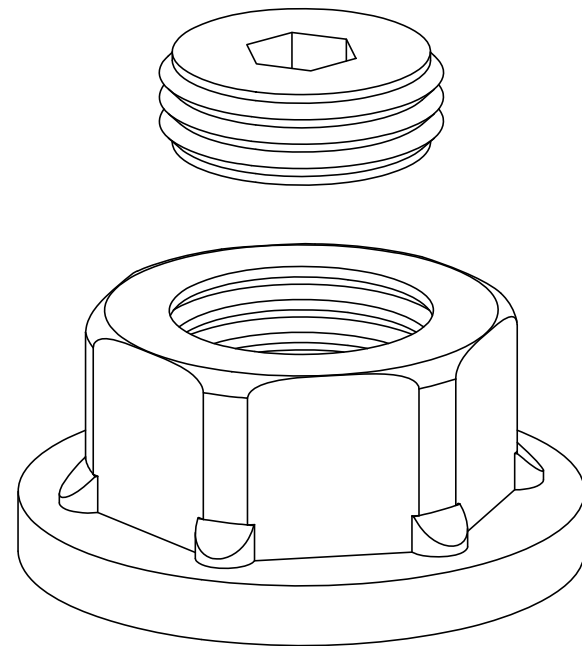

Product & Packaging Specs

1 1/2" Hex Cap Nut (HCN)

Item #: 56621

ITEM NO.	QTY.	PART NUMBER	DESCRIPTION
1	1	56621-11	1 1/2" Hex Cap Nut
2	1	56621-12	1 1/2" Hex Cap Nut Plug

Weight: 0.04 LBS
 Scale: 1:1
 Last updated: 10/17/2016

56621-10

Product & Packaging Specs

1 1/2" Hex Cap Nut (HCN)

Item #: 56621

Weight: 0.04 LBS
 Scale: 1:1
 Last updated: 10/17/2016

Product & Packaging Specs

1 1/2" Hex Cap Nut (HCN)

Item #: 56621

Weight: 0.04 LBS
Scale: 1:1
Last updated: 10/17/2016

56621-10

Product & Packaging Specs

1 1/2" Hex Cap Nut (HCN)

Item #: 56621

Weight: LBS
Scale: 1:2
Last updated: 10/17/2016

56621-10

Product & Packaging Specs

1 1/2" Hex Cap Nut

Item #: This Configuration for Timber Bolt use ONLY

Material: 5052-H32
Finish: Black Powder Coat
Weight: 0.05 LBS
Scale: 2:1
Last updated: 10/17/2016

this configuration is the same as 56621-11, but has larger ID for use with Timber Bolts