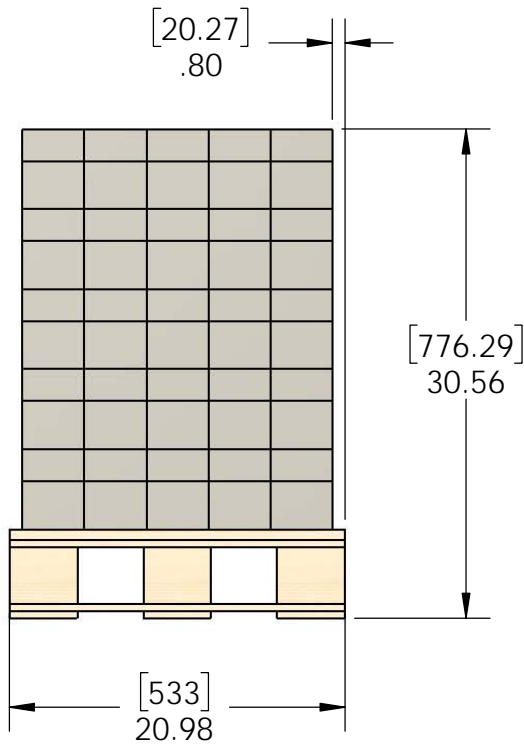

Weight: 216 LBS
 Scale: 1:16
 Last updated: 10/17/2016

56621-10

Product & Packaging Specs

86621 Packing

Item #: Blister Packing

ITEM NO.	QTY.	PART NUMBER	DESCRIPTION
1	0.2	56621	1 1/2" Hex Cap Nut (HCN)
2	1	Box, 86621	Box, 86621
3	1	Box, 86621	Box, 86621

Weight: 2.09 LBS
Scale: 1:2
Last updated: 10/17/2016

Product & Packaging Specs

86621 Packing
Item #: Case Packing

Weight: 2.09 LBS
Scale: 1:16
Last updated: 10/17/2016

56621-10

Total number of cases: 50
 Total number of pieces:
 50x12=600 pieces on pallet