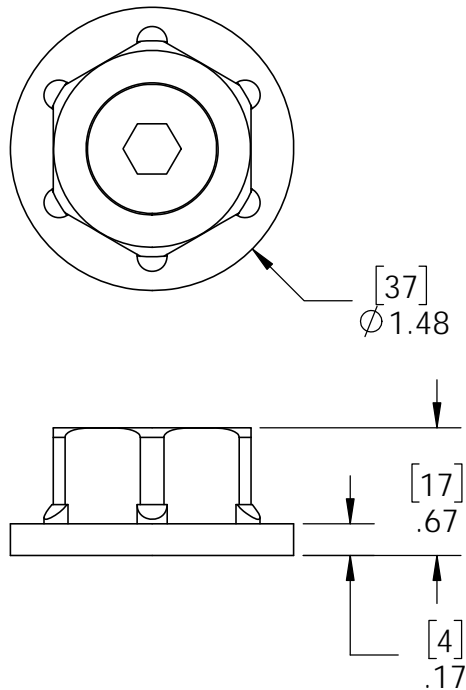

Product & Packaging Specs

1 1/2" Hex Cap Nut (HCN)

Item #: 56621

ITEM NO.	QTY.	PART NUMBER	DESCRIPTION
1	1	56621-11	1 1/2" Hex Cap Nut
2	1	56621-12	1 1/2" Hex Cap Nut Plug

Weight: 0.04 LBS
 Scale: 1:1
 Last updated: 10/17/2016

56621-10

Product & Packaging Specs

1 1/2" Hex Cap Nut (HCN)

Item #: 56621

Weight: 0.04 LBS
 Scale: 1:1
 Last updated: 10/17/2016

Product & Packaging Specs

1 1/2" Hex Cap Nut (HCN)

Item #: 56621

Weight: 0.04 LBS
Scale: 1:1
Last updated: 10/17/2016

56621-10

Product & Packaging Specs

1 1/2" Hex Cap Nut (HCN)

Item #: 56621

Weight: LBS
Scale: 1:2
Last updated: 10/17/2016

56621-10

Product & Packaging Specs

1 1/2" Hex Cap Nut

Item #: This Configuration for Timber Bolt use ONLY

Material: 5052-H32
Finish: Black Powder Coat
Weight: 0.05 LBS
Scale: 2:1
Last updated: 10/17/2016

this configuration is the same as 56621-11, but has larger ID for use with Timber Bolts