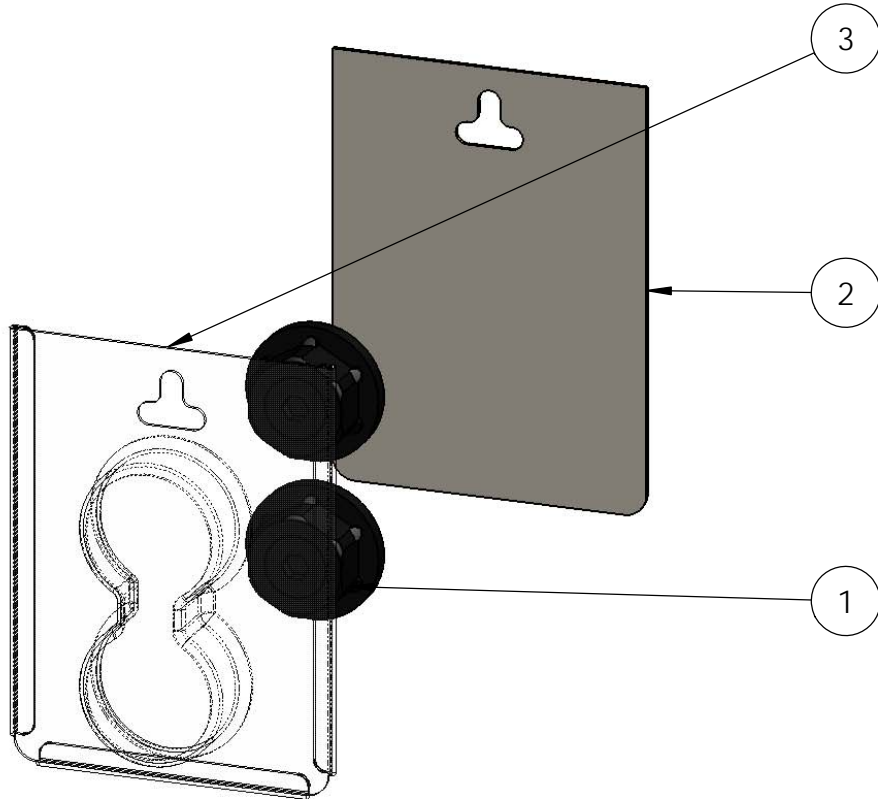

Item #: **56621** | **HCN**

Hex Cap Nut

PALLET **216 pcs**

SKU#: **56821**

Weight: **244 lbs**

LOT# _____ Priority# _____

additional pallet packing instructions

- plywood on top layer
- strap to pallet
- clear wrap around boxes

Weight: 216 LBS
 Scale: 1:16
 Last updated: 10/17/2016

56621-10

Product & Packaging Specs

86621 Packing

Item #: Blister Packing

ITEM NO.	QTY.	PART NUMBER	DESCRIPTION
1	0.2	56621	1 1/2" Hex Cap Nut (HCN)
2	1	Box, 86621	Box, 86621
3	1	Box, 86621	Box, 86621