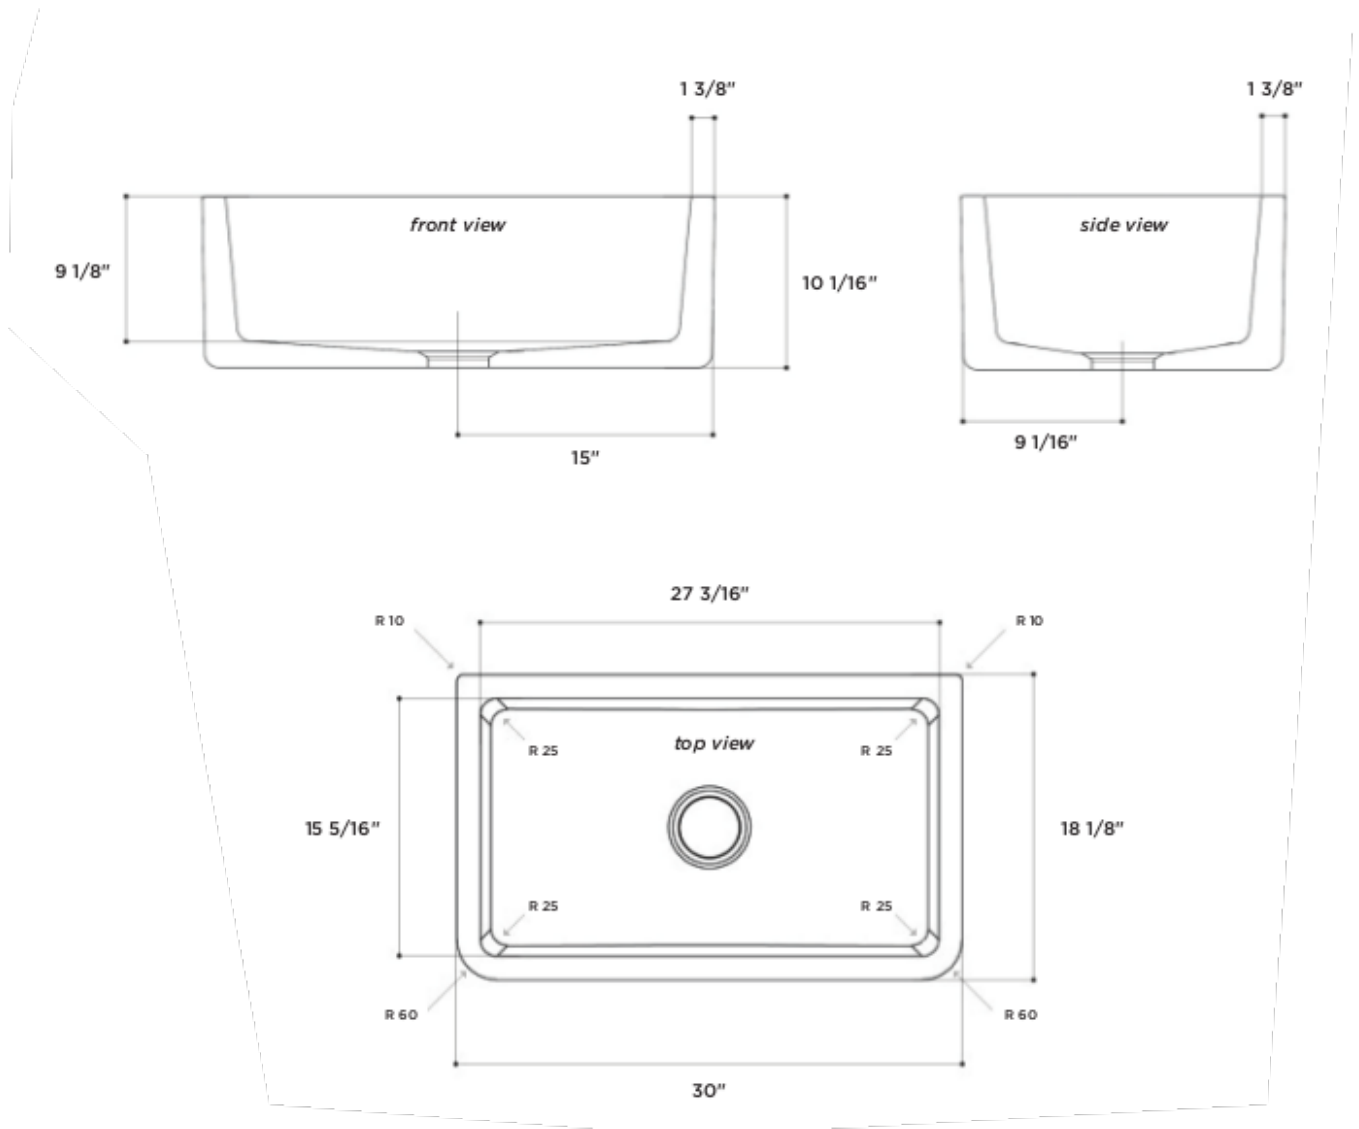

LFS3018W

Farmhouse sink with a decorative
fluted design on one side and a smooth
front apron on the other
30" x 18" x 10" Reversible Fireclay

SPECIFICATION SUBMITTAL

Kitchen series

LFS3018W

Farmhouse Kitchen Sink

Finishes

LFS3018W

White	X
-------	---

Features

LFS3018W

Strong and Elegant Italian Craftsmanship	X
Limited Warranty	X

1-866-668-6690
1571 MAIN RD
NEWFIELD, NJ 08344

www.paini-usa.com