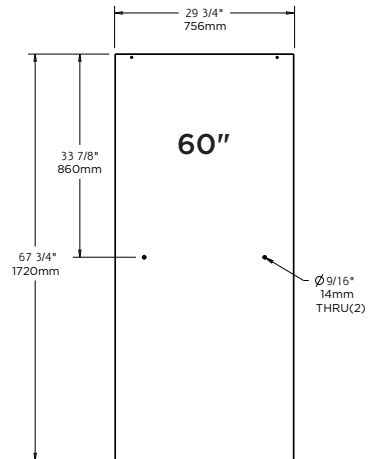

TECHNICAL DATA

Shower Door

SLIDING SHOWER 48" & 60" GLASS PANELS

MATERIALS:

1/4" (6mm) Tempered Glass Panel.

INSTALLATION:

Detailed Instructions and Hardware Included for Easy Installation.

UNIQUE FEATURE:

Traditional:

48": Fits Doors with an Opening min/max of 43 3/8" - 47 3/8" (110cm-120cm), with a Height of 70" (178cm).
60": Fits doors with an opening min/max of 50 1/8" - 59 3/8" (127cm-151cm), with a Height of 70" (178cm).

Contemporary:

48": Fits Doors with an Opening min/max of 43 3/8" - 47 3/8" (110cm-120cm), with a Height of 71" (180cm).
60": Fits Doors with an Opening min/max of 50 1/8" - 58 1/2" (127cm-149cm), with a Height of 71" (180cm).

Mod:

48": Fits Doors with an Opening min/max of 43 3/8" - 47 3/8" (110cm-120cm), with a Height of 74" (188cm).
60": Fits Doors with an Opening min/max of 50 1/8" - 58 1/2" (127cm-149cm), with a Height of 74" (188cm).

WARRANTY:

5 Year Limited Warranty.

see what Delta can do™