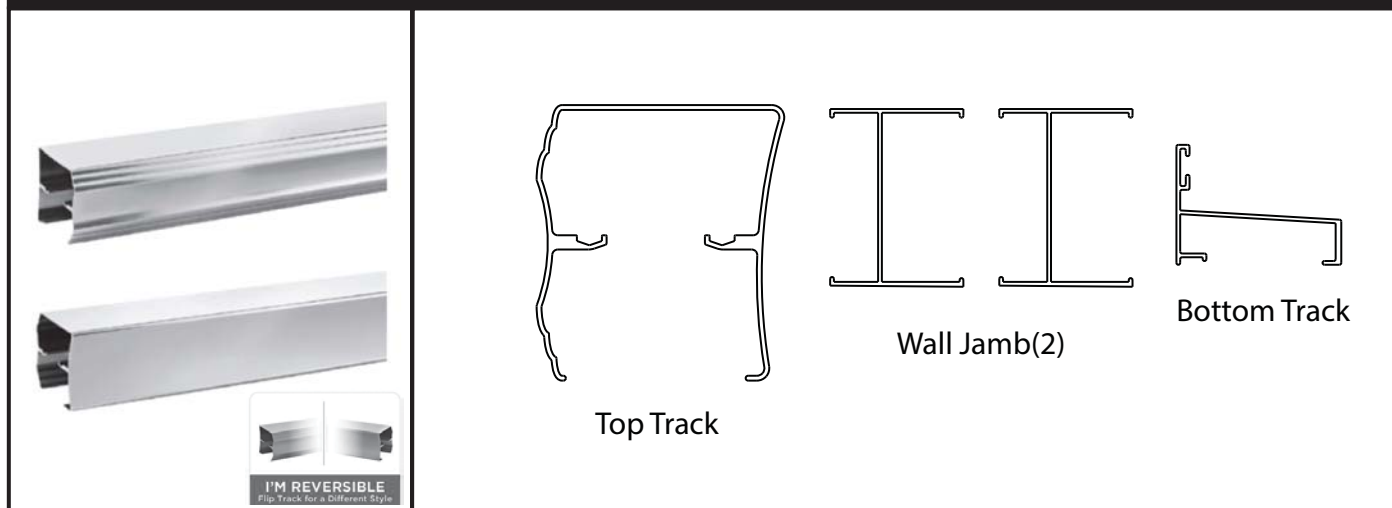

TECHNICAL DATA

Shower Door

SLIDING TRADITIONAL STYLE SHOWER TRACK 48" - 60"

MATERIALS:

Anodized Aluminum Excursions (Track), Bronze Finish is Powder Coated.

INSTALLATION:

Detailed Instructions and Hardware Included for Easy Installation.

UNIQUE FEATURE:

Reversible Top Track Offers Two Unique Design Options.
Constructed of Corrosion Resistant Anodized Aluminum.

48" - 60" Track Assembly Kit:

48" Sliding Shower: Fits Doors with an Opening min/max of 43-3/8" - 47-3/8" (110cm-120cm), with a 70" (178cm) Height.