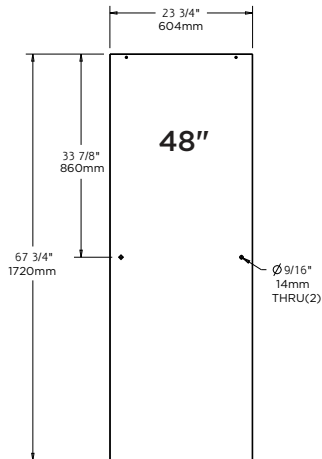

TECHNICAL DATA

Shower Door

SLIDING SHOWER 48" & 60" GLASS PANELS

MATERIALS:

1/4" (6mm) Tempered Glass Panel.

INSTALLATION:

Detailed Instructions and Hardware Included for Easy Installation.

UNIQUE FEATURE:

Traditional:

48": Fits Doors with an Opening min/max of 43 3/8" - 47 3/8" (110cm-120cm), with a Height of 70" (178cm).
60": Fits doors with an opening min/max of 50 1/8" - 59 3/8" (127cm-151cm), with a Height of 70" (178cm).

Contemporary:

48": Fits Doors with an Opening min/max of 43 3/8" - 47 3/8" (110cm-120cm), with a Height of 71" (180cm).
60": Fits Doors with an Opening min/max of 50 1/8" - 58 1/2" (127cm-149cm), with a Height of 71" (180cm).

Mod:

48": Fits Doors with an Opening min/max of 43 3/8" - 47 3/8" (110cm-120cm), with a Height of 74" (188cm).
60": Fits Doors with an Opening min/max of 50 1/8" - 58 1/2" (127cm-149cm), with a Height of 74" (188cm).

WARRANTY:

5 Year Limited Warranty.

see what Delta can do™