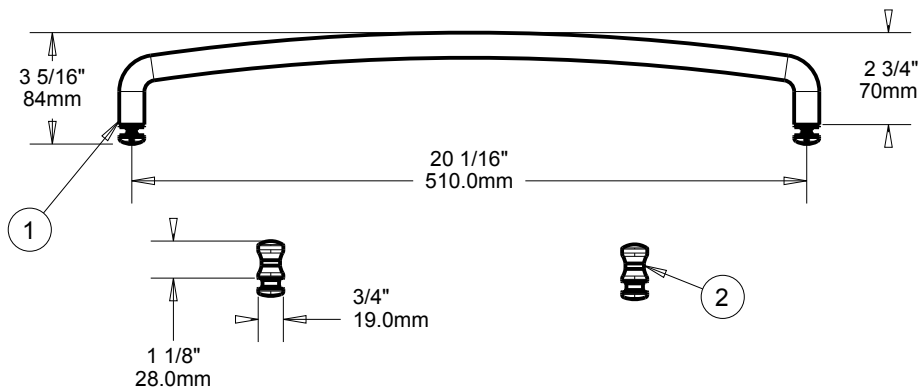

INSTALLATION:

Detailed Instructions and Hardware Included for Easy Installation.

UNIQUE FEATURE:

Traditional:

48": Fits Doors with an Opening min/max of 43 3/8" - 47 3/8" (110cm-120cm), with a Height of 70" (178cm).
60": Fits doors with an opening min/max of 50 1/8" - 59 3/8" (127cm-151cm), with a Height of 70" (178cm).

Contemporary:

48": Fits Doors with an Opening min/max of 43 3/8" - 47 3/8" (110cm-120cm), with a Height of 71" (180cm).
60": Fits Doors with an Opening min/max of 50 1/8" - 58 1/2" (127cm-149cm), with a Height of 71" (180cm).

Mod:

48": Fits Doors with an Opening min/max of 43 3/8" - 47 3/8" (110cm-120cm), with a Height of 74" (188cm).
60": Fits Doors with an Opening min/max of 50 1/8" - 58 1/2" (127cm-149cm), with a Height of 74" (188cm).

WARRANTY:

5 Year Limited Warranty.

see what Delta can do™

Shower Door

SIMPLICITY HANDLE WITH KNOBS

MATERIALS: Aluminum Bar, Zinc Knobs (Brushed Nickel and Oil Rubbed Bronze), Aluminum Knobs (Chrome).

INSTALLATION: Detailed Instructions and Hardware Included for Easy Installation.