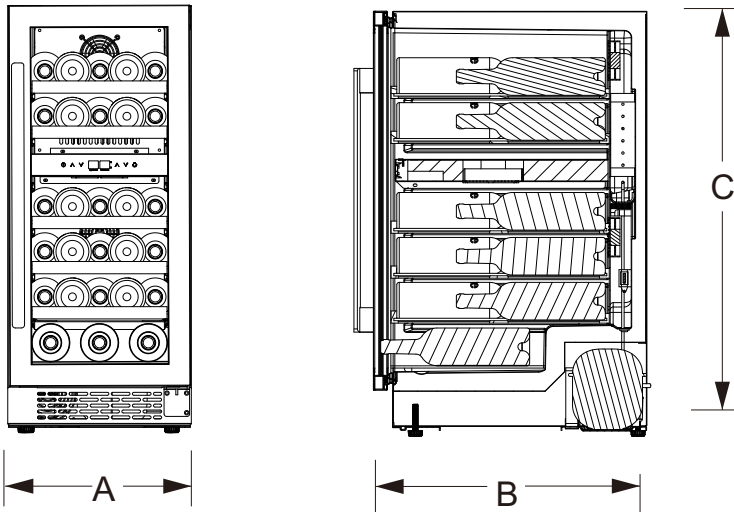

Ca'Lefort Wine Cooler

Ca'Lefort

Cif-WD15

Product Technical Illustration

Total: 5*5+3=28 bottles of wine

Overall Width (in.) A	14.8"
Overall Depth (in.) B	22.4" (24.1" with handle installed)
Overall Height (in.) C	34"

Unit Specifications

Width	14.8"
Depth	22.4"
Height	34"

More Easy-To-Use Features

- 28 Wine Bottles Storage Capacity
- Advanced Cooling System Wine Cooler
- Wine Cooler With Inside Digital Temperature Control Panel
- Tempered Grey-color Glass Door Wine Cooler
- Capacitive Touch Electronic Controls
- Three Interior LED Lighting (White & Blue & Amber)
- Reversible Hidden Hinges Wine Cooler