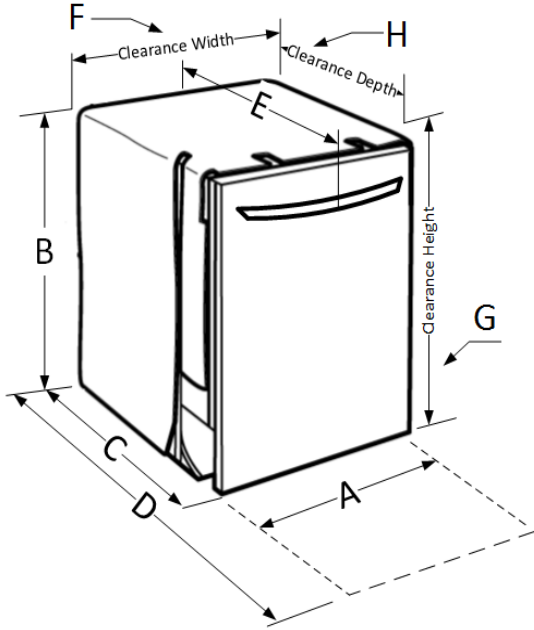

LDT9965BD

LG Black Stainless Steel Series Top Control Dishwasher

DISHWASHER

OPTIONS 1

Sanitary Rinse (160°F), Rinse+, Delay Start, Child Lock, Extra Dry, Chime On/Off, Half Load, Energy Saving, Cancel & Drain,

CYCLES 6

Normal, Heavy, Delicate, Auto, Quick & Dry, Dual Control