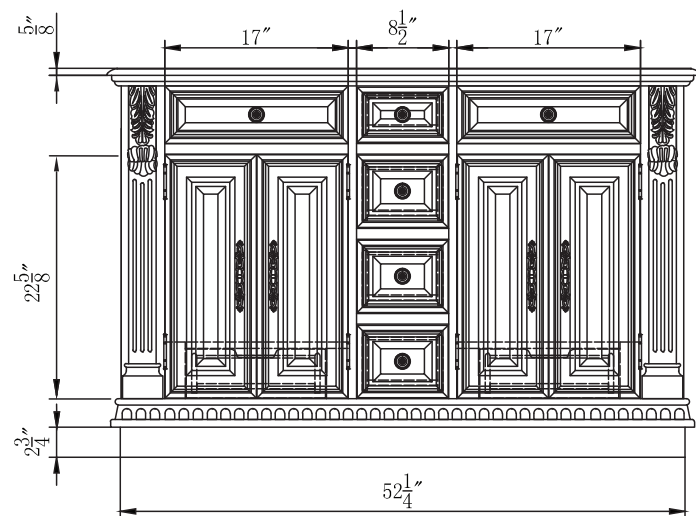

Model: V0311TW55D

Overall Dimensions

55" x 22" x 36"

TOP VIEW

FRONT VIEW

SIDE VIEW

BACK VIEW

*All dimension in inches unless otherwise specified. Dimensions subject to tolerance.