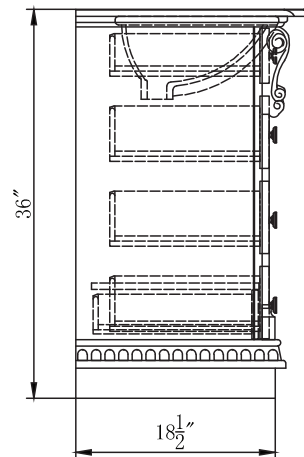

Model: V0311TW55D

Overall Dimensions

55" x 22" x 36"

TOP VIEW

FRONT VIEW

SIDE VIEW

BACK VIEW

*All dimension in inches unless otherwise specified. Dimensions subject to tolerance.