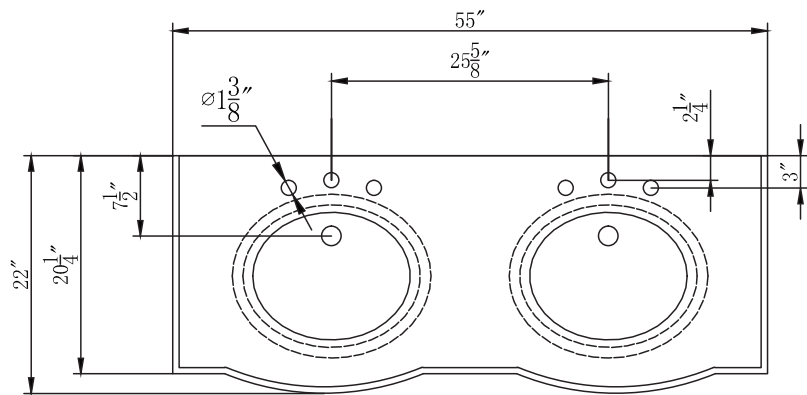

Model: V0311TW55D

Overall Dimensions

55" x 22" x 36"

TOP VIEW

FRONT VIEW

SIDE VIEW

BACK VIEW

*All dimension in inches unless otherwise specified. Dimensions subject to tolerance.