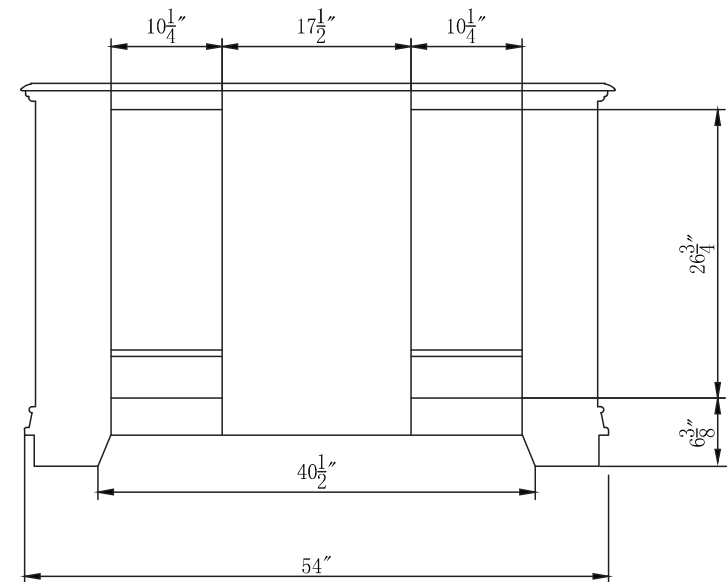

Model: V0311TW55D

Overall Dimensions

55" x 22" x 36"

TOP VIEW

FRONT VIEW

SIDE VIEW

BACK VIEW

*All dimension in inches unless otherwise specified. Dimensions subject to tolerance.