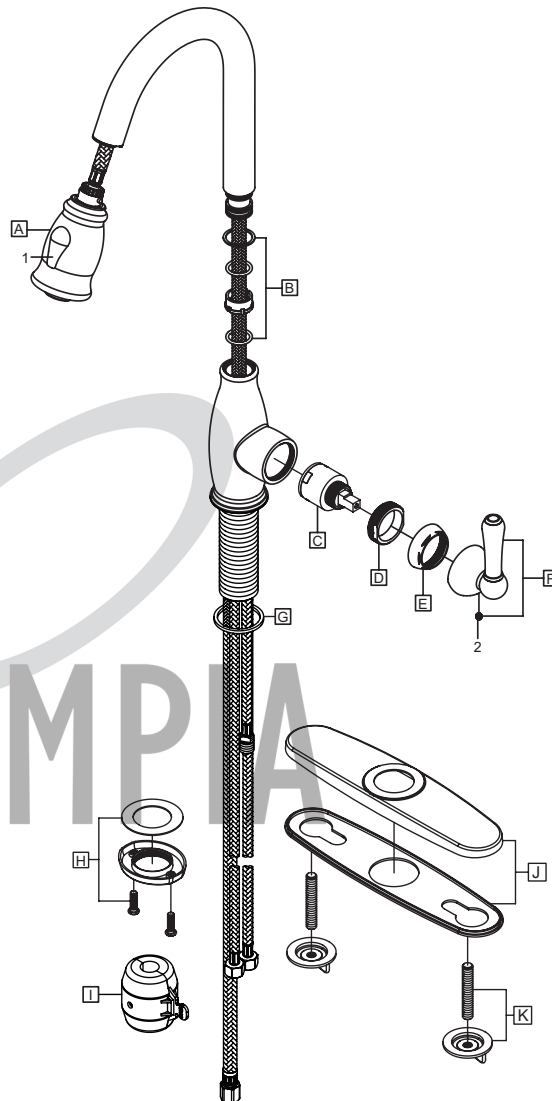

# PARTS BREAKDOWN SHEET

## ACCENT SINGLE HANDLE KITCHEN PULL-DOWN FAUCET

**Model #:** \_\_\_\_\_

**Specific Features:** \_\_\_\_\_

**Project Name:** \_\_\_\_\_

**Submitted For:** \_\_\_\_\_

**Date:** \_\_\_\_\_

- Lever Handle
- Pull-Down Ball Joint Swivel Sprayhead with 2 Spray Patterns
- 8" Reach, 7-1/2" From Deck to Aerator
- Ceramic Disc Cartridge with Temperature Limit Stop
- 1 or 3-Hole 8" Installation
- Ball Joint Swivel Spray Head
- Easy-Install 30" Flex Supply Lines With 3/8" Connections
- Deck Cover Plate Included

# K-5040 SHOWN **ADA**

Model #	Features	Finish	
K-5040*		CP	
K-5040-BN*		PVD BN	
K-5040-ORB*		ORB	
K-5040-MZ*		MZ	

**Olympia products are engineered and manufactured to meet the following standards and codes:**

- ASME A112.18.1
- ANSI A117.1
- ANSI / NSF 61, SECTION 9
- IAPMO LISTED
- CONTAINS NO MORE THAN 0.25% WEIGHTED AVERAGE LEAD CONTENT

\* Aerator limited to 1.8 GPM Flow Rate

ITEM #	DESCRIPTION
A	OP-420064* 1.8 GPM Pull-Down Spray Head & Hose
A	OP-420040* 1.5 GPM Pull-Down Spray Head & Hose
B	OP-420041 Spout repair Kit
C	X-3900008 Ceramic Disc Cartridge
D	OP-420042 Retainer Nut
E	OP-420043* Cap
F	OP-120002* Lever Handle
G	OP-420044 Washer
H	OP-520015 Mounting Kit with Screws
I	OP-420070 Click Weight
J	OP-420045* Deck Plate
K	OP-520003 Mounting Kit
1	OP-420046 Button
2	OP-420047 Allen Screw