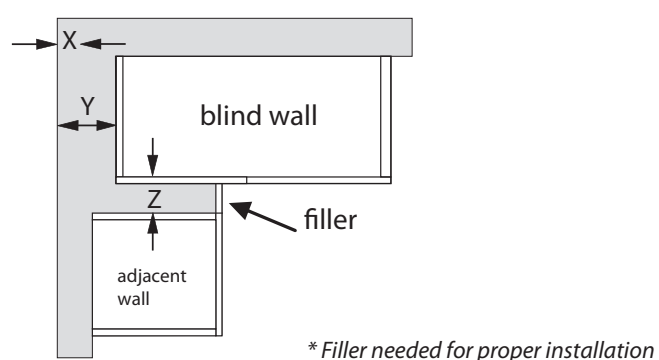

Planning Grid

Measured in feet. Scale: each square represents 3 inches

Finished Cabinetry Product Listing

Listado de productos de gabinetes con acabado

Fully Assembled and Ready-to-Install

Completamente ensamblados y listos para instalar

Cambridge
Shaker Gray, White
Plywood Construction

Installation Instructions for Corner Cabinets

Corner Base Installation

Blind Base Installation

Box Width	Min. Pull	Min. Pull W/ Hardware	Max. Pull	Min. Filler Required	Min. Filler Required W/ Hardware
36-in	3 7/8-in	5 3/8-in	9-in	1-in	2 1/2-in

Blind Wall Installation

Box Width	Min. Pull	Min. Pull W/ Hardware	Max. Pull	Min. Filler Required	Min. Filler Required W/ Hardware
27-in	7/8-in	2 3/8-in	11 3/4-in	1-in	2 1/2-in

Product Listing

Listado de productos de gabinetes con acabado