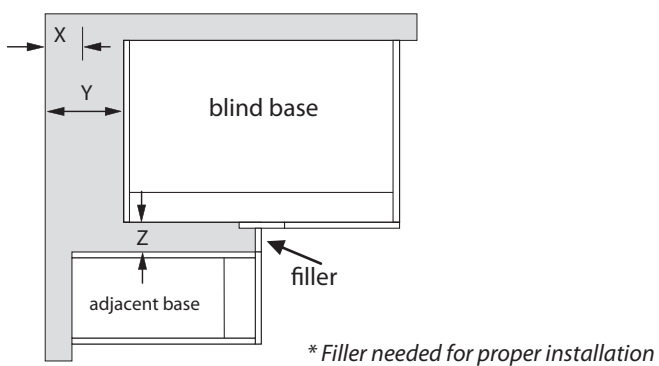

Planning Grid

Measured in feet. Scale: each square represents 3 inches

Finished Cabinetry Product Listing

Listado de productos de gabinetes con acabado

Fully Assembled and Ready-to-Install

Completamente ensamblados y listos para instalar

Cambridge
Shaker Gray, White
Plywood Construction

Installation Instructions for Corner Cabinets

Corner Base Installation

Blind Base Installation

Box Width	Min. Pull	Min. Pull W/ Hardware	Max. Pull	Min. Filler Required	Min. Filler Required W/ Hardware
36-in	3 7/8-in	5 3/8-in	9-in	1-in	2 1/2-in

Blind Wall Installation

Box Width	Min. Pull	Min. Pull W/ Hardware	Max. Pull	Min. Filler Required	Min. Filler Required W/ Hardware
27-in	7/8-in	2 3/8-in	11 3/4-in	1-in	2 1/2-in

Product Listing

Listado de productos de gabinetes con acabado