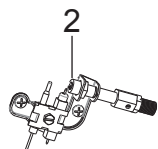

REPLACEMENT PARTS LIST

For replacement parts, call our customer service department at 1-877-447-4768, 8:30 a.m. – 4:30 p.m., CST, Monday – Friday.

VFF-PH(20NGB)(20NG)(20NG-C1)(20NG-2T1)
VFF-PH(20LPB)(20LP)(20LP-C2)(20LP-2T2)
VFF-PH(26NG)(26NG-T1)(26NG-2H1)
VFF-PH(26LP)(26LP-T2)(26LP-2H2)

VFF-PH(32NGB)(32NG)(32NG-H1)(32NG-2C1)
VFF-PH(32LPB)(32LP)(32LP-H2)(32LP-2C2)

ITEM No.	DESCRIPTION	QTY	PART NUMBER		
			VFF-PH20NGLP Series	VFF-PH26NGLP Series	VFF-PH32NGLP Series
1	Log Set (complete)	1	700-S1018	700-M1018	700-L1018
1 - 1	Log 1	1	700-S1018-01	700-M1018-01	700-L1018-01
1 - 2	Log 2	1	700-S1018-02	700-M1018-02	700-L1018-02
1 - 3	Log 3	1	700-S1018-03	700-M1018-03	700-L1018-03
1 - 4	Log 4	1	700-S1018-04	700-M1018-04	700-L1018-04
1 - 5	Log 5	1	700-S1018-05	700-M1018-05	700-L1018-05
2 - 1	ODS Pilot - LP	1	Be3288e	Be3288e	Be3288e
2 - 2	ODS Pilot - NG	1	Be3289e	Be3289e	Be3289e
3 - 1	Regulator - LP	1	GR-130A	GR-130A	GR-130A
3 - 2	Regulator - NG	1	GR-130	GR-130	GR-130
4	Ignitor Module	1	301-01015-06	301-01015-06	301-01015-06
5	Remote Receiver	1	-	-	80-05-102*
6	Thermostat Remote	1	-	-	80-05-101*

* Item/version not shown in exploded parts diagram

ACCESSORIES

NOTICE: All accessories may not be available for all fireplace models.

THERMOSTAT-CONTROLLED BLOWER KIT - GFB100 For all models. Provides better heat distribution. Makes fireplace more efficient. Automatically turns off and on as needed.