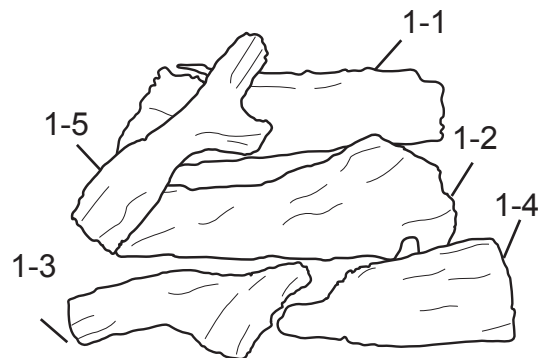

REPLACEMENT PARTS LIST

For replacement parts, call our customer service department at 1-877-447-4768, 8:30 a.m. – 4:30 p.m., CST, Monday – Friday.

VFF-PH(20NGB)(20NG)(20NG-C1)(20NG-2T1)
VFF-PH(20LPB)(20LP)(20LP-C2)(20LP-2T2)
VFF-PH(26NG)(26NG-T1)(26NG-2H1)
VFF-PH(26LP)(26LP-T2)(26LP-2H2)

VFF-PH(32NGB)(32NG)(32NG-H1)(32NG-2C1)
VFF-PH(32LPB)(32LP)(32LP-H2)(32LP-2C2)

ITEM No.	DESCRIPTION	QTY	PART NUMBER		
			VFF-PH20NGLP Series	VFF-PH26NGLP Series	VFF-PH32NGLP Series
1	Log Set (complete)	1	700-S1018	700-M1018	700-L1018
1 - 1	Log 1	1	700-S1018-01	700-M1018-01	700-L1018-01
1 - 2	Log 2	1	700-S1018-02	700-M1018-02	700-L1018-02
1 - 3	Log 3	1	700-S1018-03	700-M1018-03	700-L1018-03
1 - 4	Log 4	1	700-S1018-04	700-M1018-04	700-L1018-04
1 - 5	Log 5	1	700-S1018-05	700-M1018-05	700-L1018-05
2 - 1	ODS Pilot - LP	1	Be3288e	Be3288e	Be3288e
2 - 2	ODS Pilot - NG	1	Be3289e	Be3289e	Be3289e
3 - 1	Regulator - LP	1	GR-130A	GR-130A	GR-130A
3 - 2	Regulator - NG	1	GR-130	GR-130	GR-130
4	Ignitor Module	1	301-01015-06	301-01015-06	301-01015-06
5	Remote Receiver	1	-	-	80-05-102*
6	Thermostat Remote	1	-	-	80-05-101*

* Item/version not shown in exploded parts diagram

ACCESSORIES

NOTICE: All accessories may not be available for all fireplace models.

THERMOSTAT-CONTROLLED BLOWER KIT - GFB100 For all models. Provides better heat distribution. Makes fireplace more efficient. Automatically turns off and on as needed.