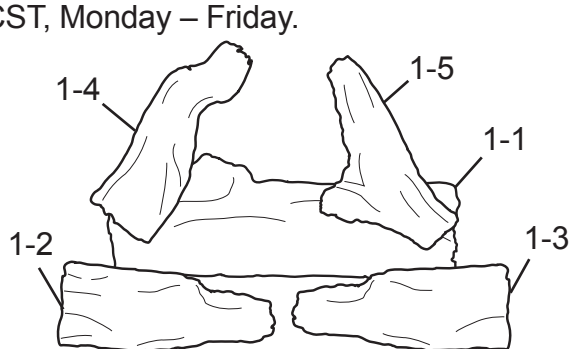

REPLACEMENT PARTS LIST

For replacement parts, call our customer service department at 1-877-447-4768, 8:30 a.m. – 4:30 p.m., CST, Monday – Friday.

VFF-PH(20NGB)(20NG)(20NG-C1)(20NG-2T1)
VFF-PH(20LPB)(20LP)(20LP-C2)(20LP-2T2)
VFF-PH(26NG)(26NG-T1)(26NG-2H1)
VFF-PH(26LP)(26LP-T2)(26LP-2H2)