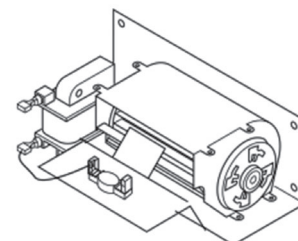

ACCESSORIES

NOTICE: All accessories may not be available for all fireplace models.

THERMOSTAT-CONTROLLED BLOWER KIT - GFB100 For all models. Provides better heat distribution. Makes fireplace more efficient. Automatically turns off and on as needed.