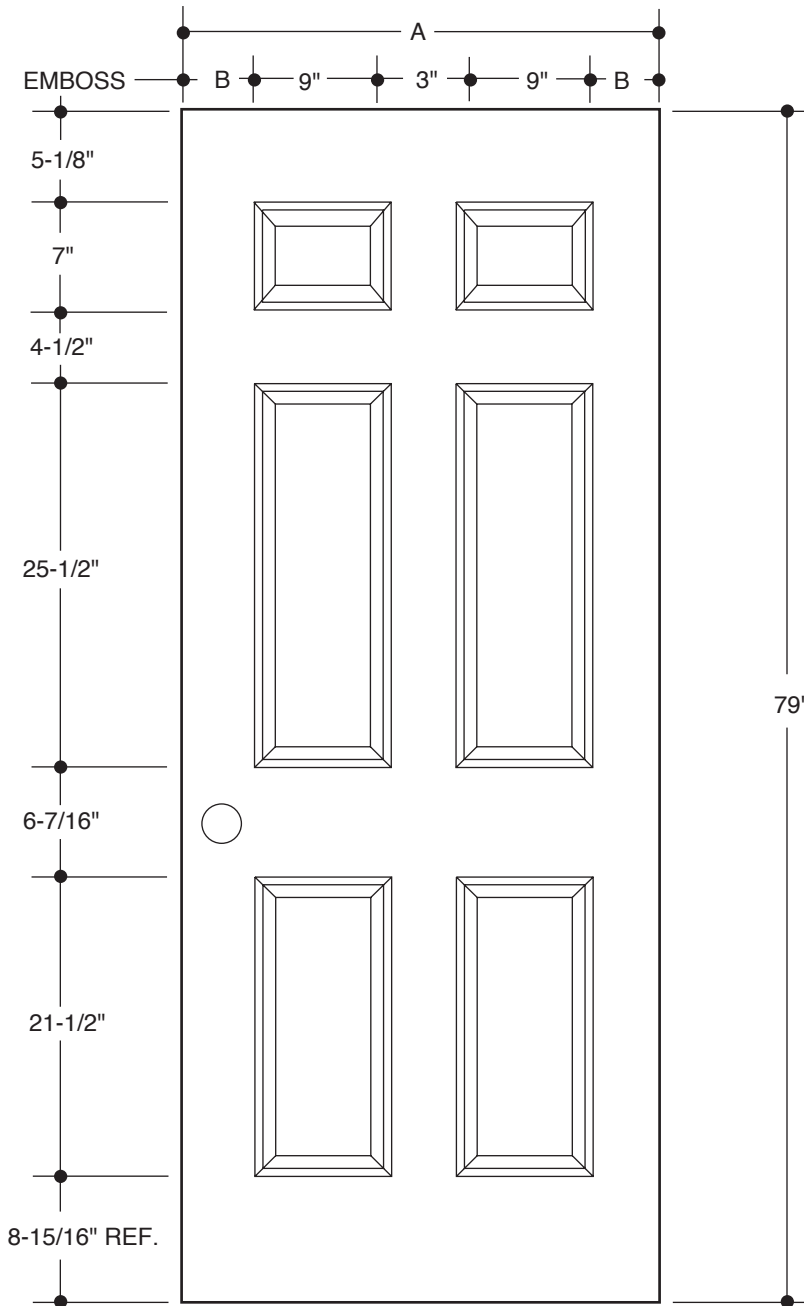

**NARROW LK-01/WK-01
KK-01/GK-01**

A	29-3/4"	2'6"
B	4-3/8"	

Please Note:

1. Available as Fire Rated - Warnock Hersey Labeled in "KK" and "GK" Series.

PART NO.	QTY.	DESCRIPTION
		(LK) BUILDERS SERIES METAL-EDGE (WK) BUILDERS SERIES WOOD-EDGE (KK) BUILDERS SERIES WOOD-EDGE 20-MINUTE RATED (GK) BUILDERS SERIES METAL-EDGE 90-MINUTE RATED

Our continuing program of product improvement makes specifications, design and product detail subject to change without notice.