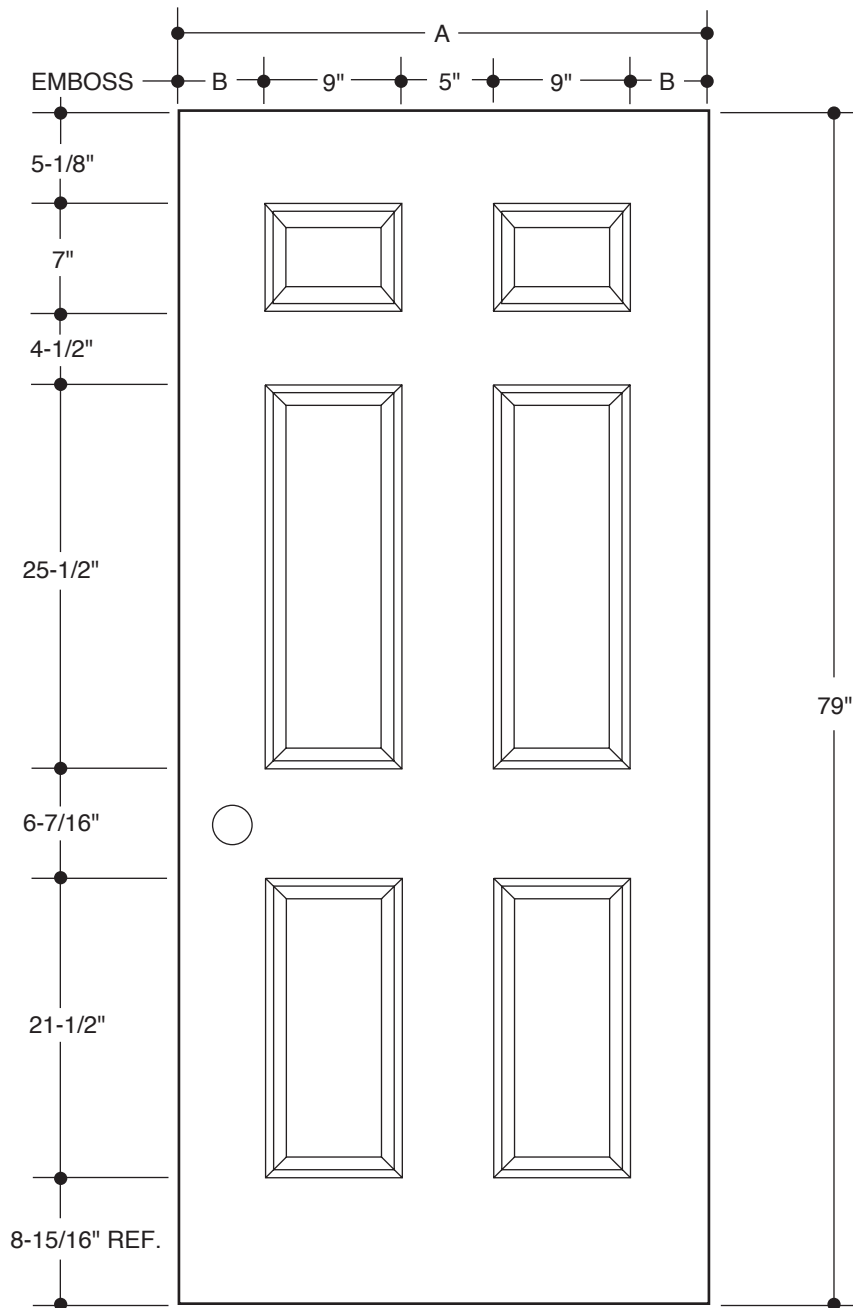

Available as "WK" Series	A	23-3/4"	2'0"
	A	29-3/4"	2'6"
	A	31-3/4"	2'8"
Available as "WK" Series	A	33-3/4"	2'10"
	A	35-3/4"	3'0"

Please Note:

1. Available as Fire Rated - Warnock Hersey Labeled in "KK" and "GK" Series, 2'6", 2'8" and 3'0" widths.

Available as "WK" Series	A	31-3/4"	2'8"
	B	4-3/8"	
Available as "WK" Series	A	33-3/4"	2'10"
	B	5-3/8"	
Available as "WK" Series	A	35-3/4"	3'0"
	B	6-3/8"	

Please Note:
1. Available as Fire Rated - Warnock Hersey Labeled in "KK" and "GK" Series, 2'8" or 3'0" widths.