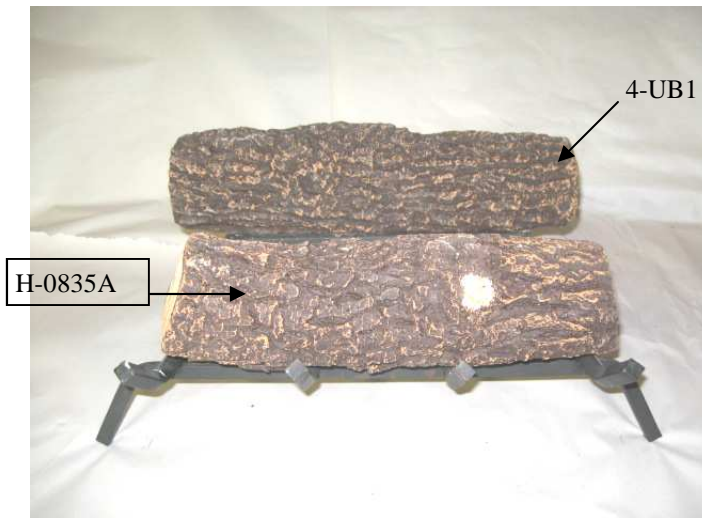

CORDOBA CHARM 18

Place the brick riser A-0305 on the grate at the back.

Place the back log on top of the brick riser. Place log H-0835A.

Place log H-0793A.

California Proposition 65 Warning

WARNING: This product can expose you to chemicals, including titanium dioxide, which is known in the state of California to cause cancer and lithium Carbonate, which is known in the state of California to cause birth defects or other reproductive harm. For more information go to: www.P65Warnings.ca.gov

CORDOBA CHARM 18

Place logs H-0792A & H-0790A.