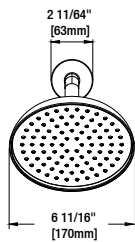

Oswell 1-Spray Single-Handle Tub and Shower

FEATURES

- Requires 3-Hole Sink
- 1/2" IPS Connections
- Max Flow Rate: 1.8 gpm (6.8 L/min) at 60 psi
- Max Countertop Thickness: 1 5/32"
- Spout Reach: 5 23/32"
- Spout Height: 3 11/64"
- 1/4 Turn ceramic for Lifetime Drip-free Operation
- With Zinc Lever Handle

INSTALLATION DIMENSIONS

Glacier Bay reserves the right to make changes in specifications and materials and to change and discontinue models, both without notice or obligation. Dimensions are for reference only.