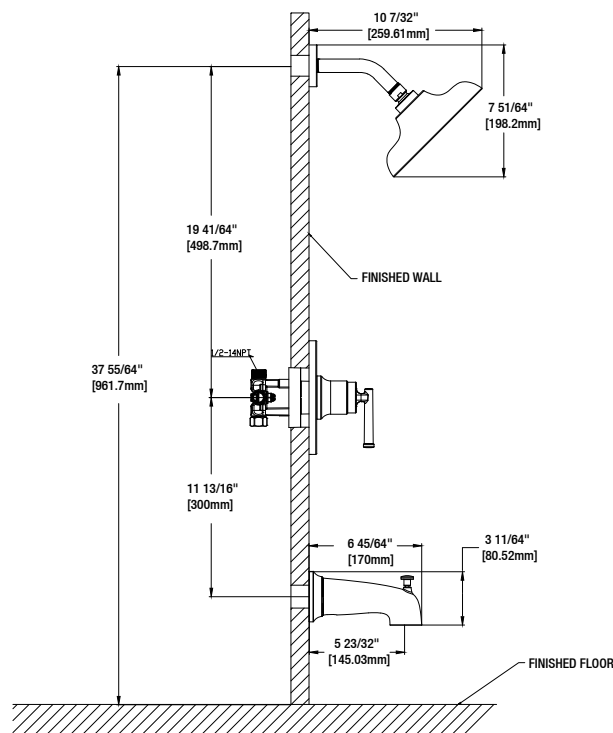

Oswell 1-Spray Single-Handle Tub and Shower

FEATURES

- Requires 3-Hole Sink
- 1/2" IPS Connections
- Max Flow Rate: 1.8 gpm (6.8 L/min) at 60 psi
- Max Countertop Thickness: 1 5/32"
- Spout Reach: 5 23/32"
- Spout Height: 3 11/64"
- 1/4 Turn ceramic for Lifetime Drip-free Operation
- With Zinc Lever Handle

INSTALLATION DIMENSIONS

Glacier Bay reserves the right to make changes in specifications and materials and to change and discontinue models, both without notice or obligation. Dimensions are for reference only.