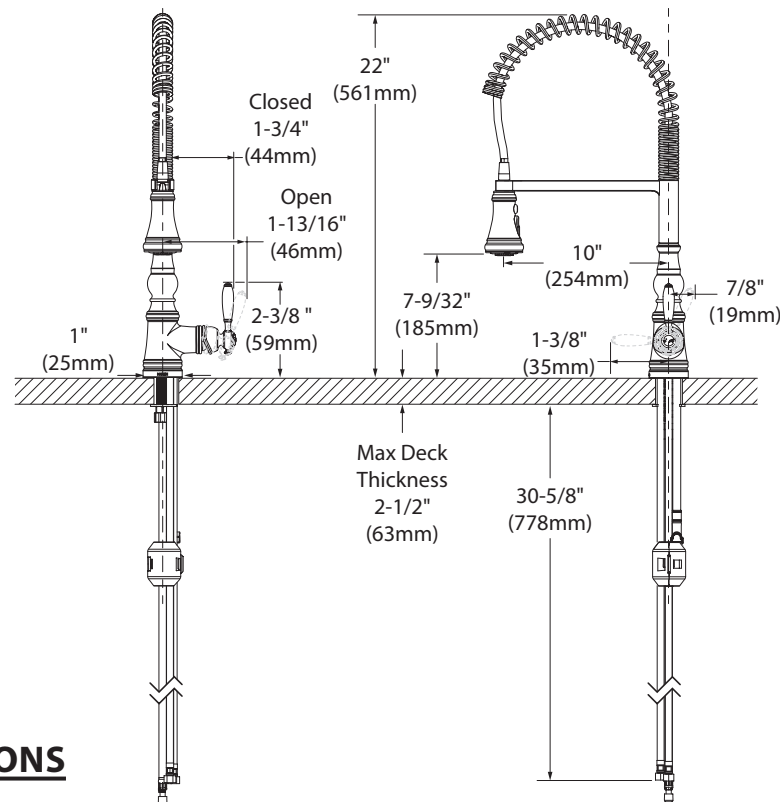

Visit [www.moen.com/support](http://www.moen.com/support) for complete details and limitations

**Weymouth®**  
**Single Handle Pre-Rinse Spring**  
**Pulldown Kitchen Faucet**

**Models:** S73104 series

**NOTE:** this faucet is designed to be installed through 1 hole, 1-1/2" (38mm) min. dia.

## CRITICAL DIMENSIONS

(DO NOT SCALE)