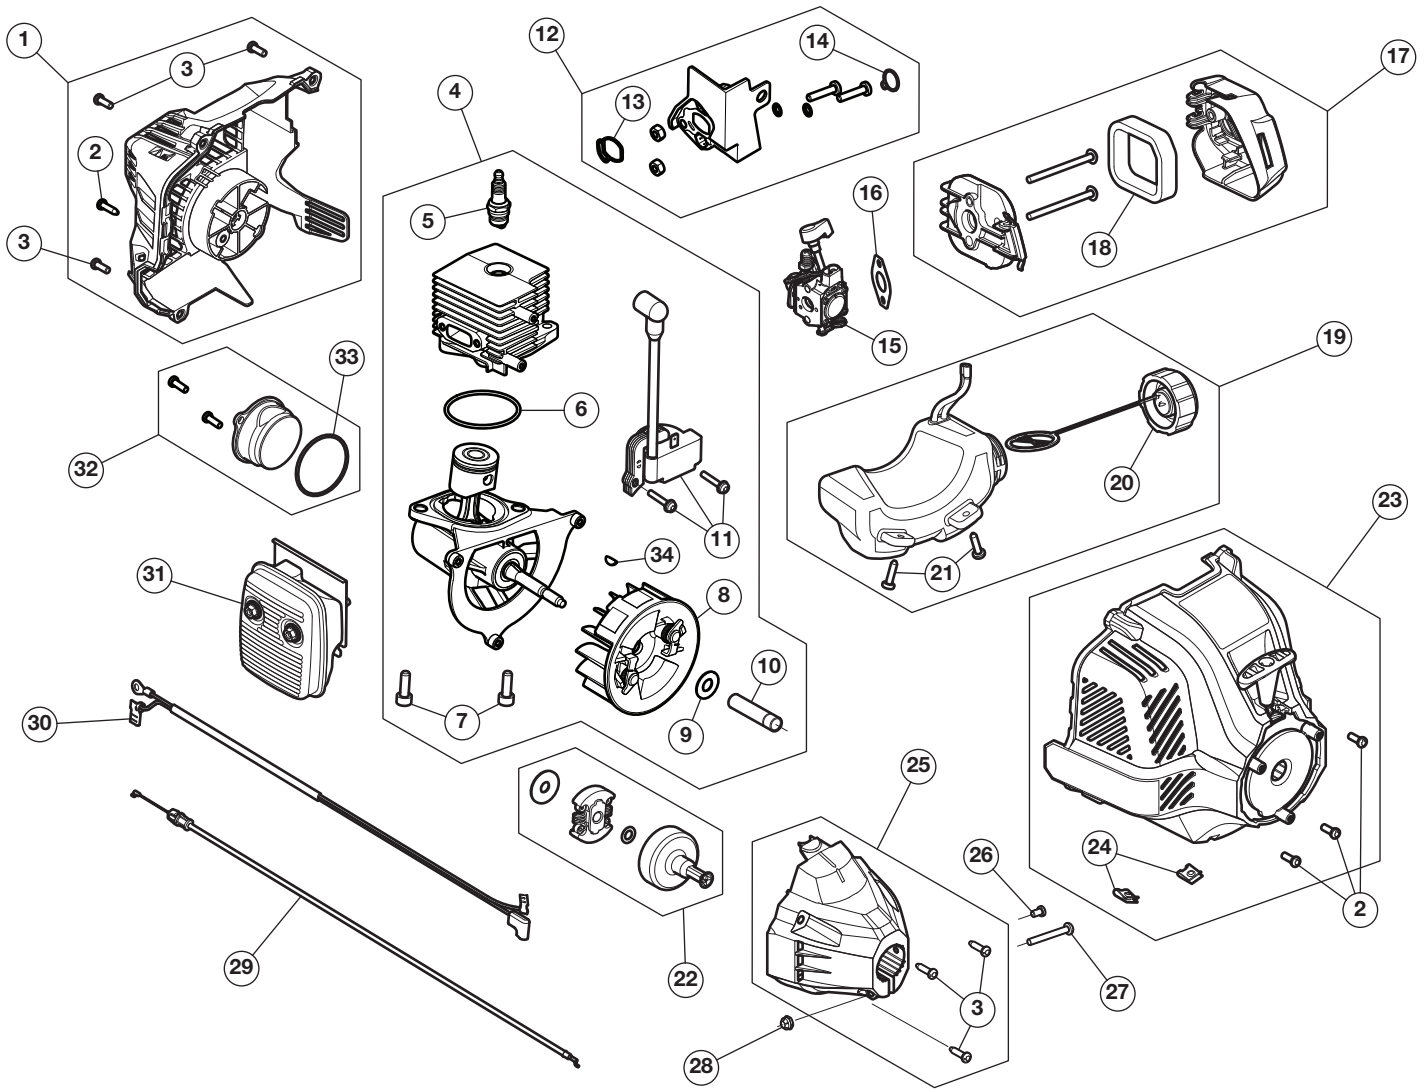

REPLACEMENT PARTS - MODEL TB25CE

2-CYCLE TRIMMER / LAWN EDGER

PPN 41AD25CE766

Item	Part No.	Description	Item	Part No.	Description
1	753-10406	Rear Cover Assembly (includes 2 & 3)	18	753-06417	Air Cleaner Filter
2	791-182195	Rear Housing Screw	19	753-06183	Fuel Tank Assembly (includes 20 & 21)
3	710-04194	Cover Screw	20	791-182612	Fuel Tank Cap
4	841-014182S	Short Block Assem. (includes 2 & 5 - 11)	21	791-181930	Fuel Tank Screw
5	753-06847	Spark Plug	22	753-05860	Clutch Assembly
6	753-09085	Crankcase O-Ring	23	841-014381S	Starter Housing (includes 2 & 24)
7	710-06241	Crankcase Bolt	24	791-182366	U-shaped Nut
8	753-09125	Flywheel Assembly	25	753-10405	Clutch Cover (includes 3)
9	753-06247	Washer	26	791-182519	Anti-rotation Screw
10	750-04434	Spacer	27	753-04291	Clamp Screw
11	753-10464	Module Assembly	28	712-0161	Clamp Nut
12	753-09105	Insulator Assembly (includes 13 & 14)	29	746-06311	Throttle Cable
13	753-06184	Insulator O-Ring	30	794-00244	Lead Wires
14	721-04972	Carburetor O-Ring	31	841-014184S	Muffler Assembly
15	753-06288	Carburetor	32	841-014301S	Electric Starter Cover Assem. (includes 33)
16	753-06253	Carburetor Gasket	33	753-09086	O-Ring
17	753-10484	Air Cleaner Cover Assem. (includes 18)	34	914-04016	Flywheel Key