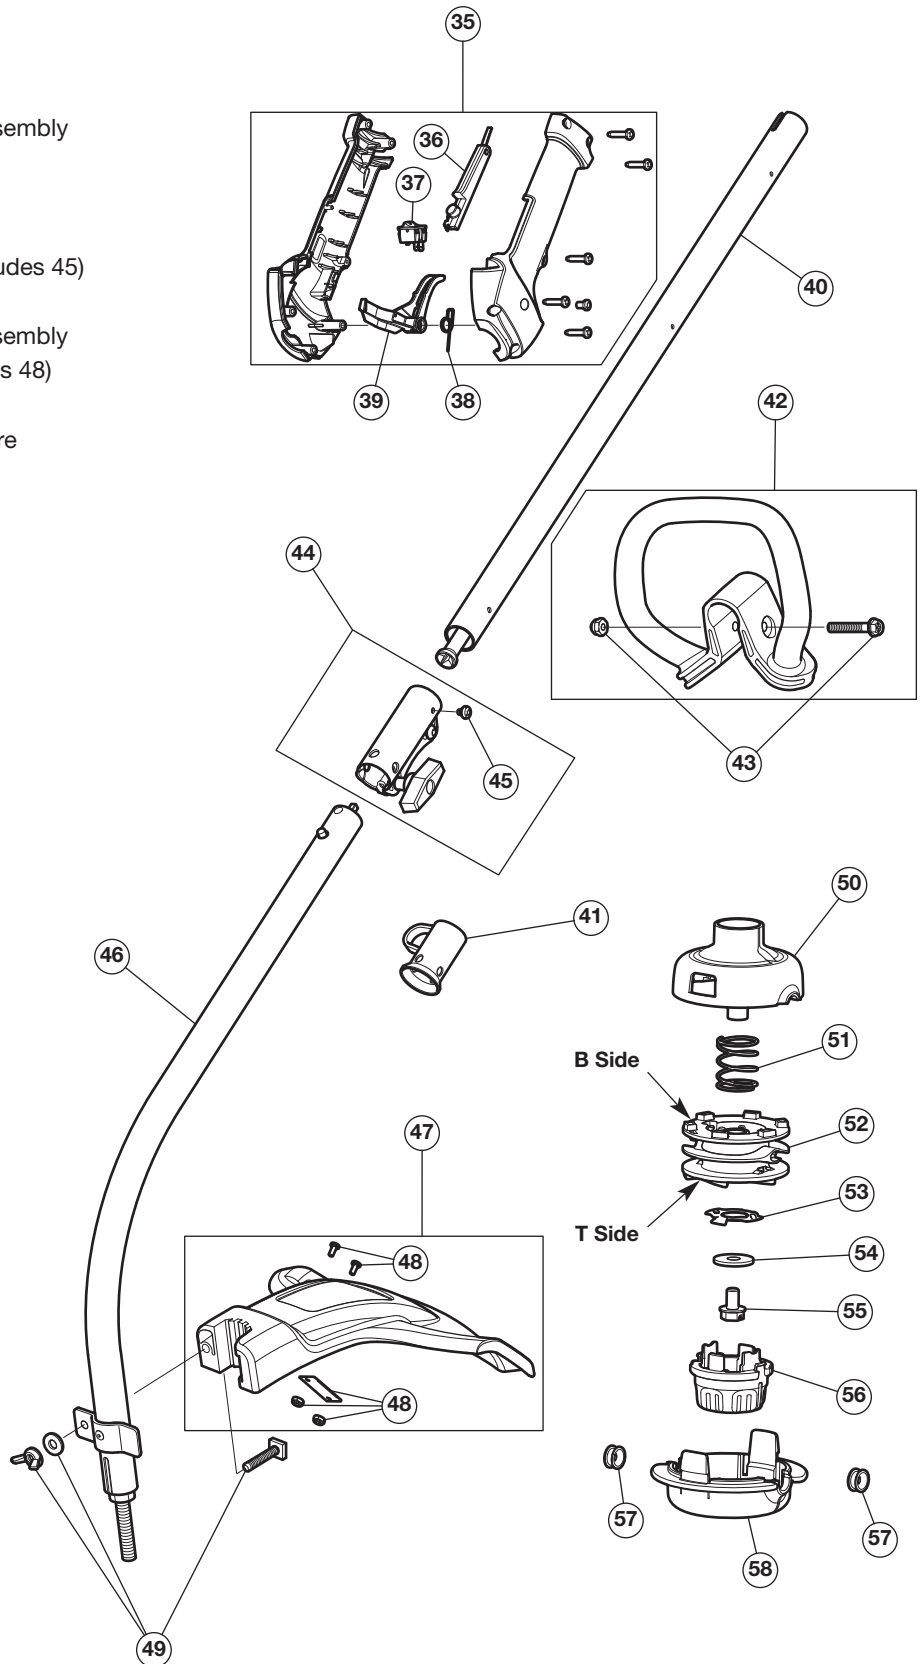

REPLACEMENT PARTS - MODEL TB25CE 2-CYCLE TRIMMER / LAWN EDGER

PPN 41AD25CE766

Item	Part No.	Description
35	753-08344	Throttle Housing Assem. (includes 36 - 39)
36	731-08433C-10	Throttle Trigger Lock-Out
37	791-182405	Trigger Switch Assembly
38	753-05007	Throttle Trigger Spring
39	731-04970B-10	Throttle Trigger
40	753-06880	Upper Shaft Housing Assembly
41	731-08926	Hanger
42	753-08042	D-Handle (includes 43)
43	753-06040	D-Handle Bolt
44	753-1190	Split Boom Coupler (includes 45)
45	791-182057	Anti-Rotation Screw
46	753-08692	Lower Shaft Housing Assembly
47	753-04283	Shield Assembly (includes 48)
48	791-180553	Blade Assembly
49	753-04282	Shield Mounting Hardware
50	731-09579A-1	Outer Spool
51	791-610636B	Spring
52	753-10604	Inner Reel
53	797-00022	Line Retainer
54	736-04117	Washer
55	710-04562	Bolt
56	731-09582-A-10	Bump Knob
57	728-04061	Eyelet
58	731-09583A-1	Outer Spool Cover