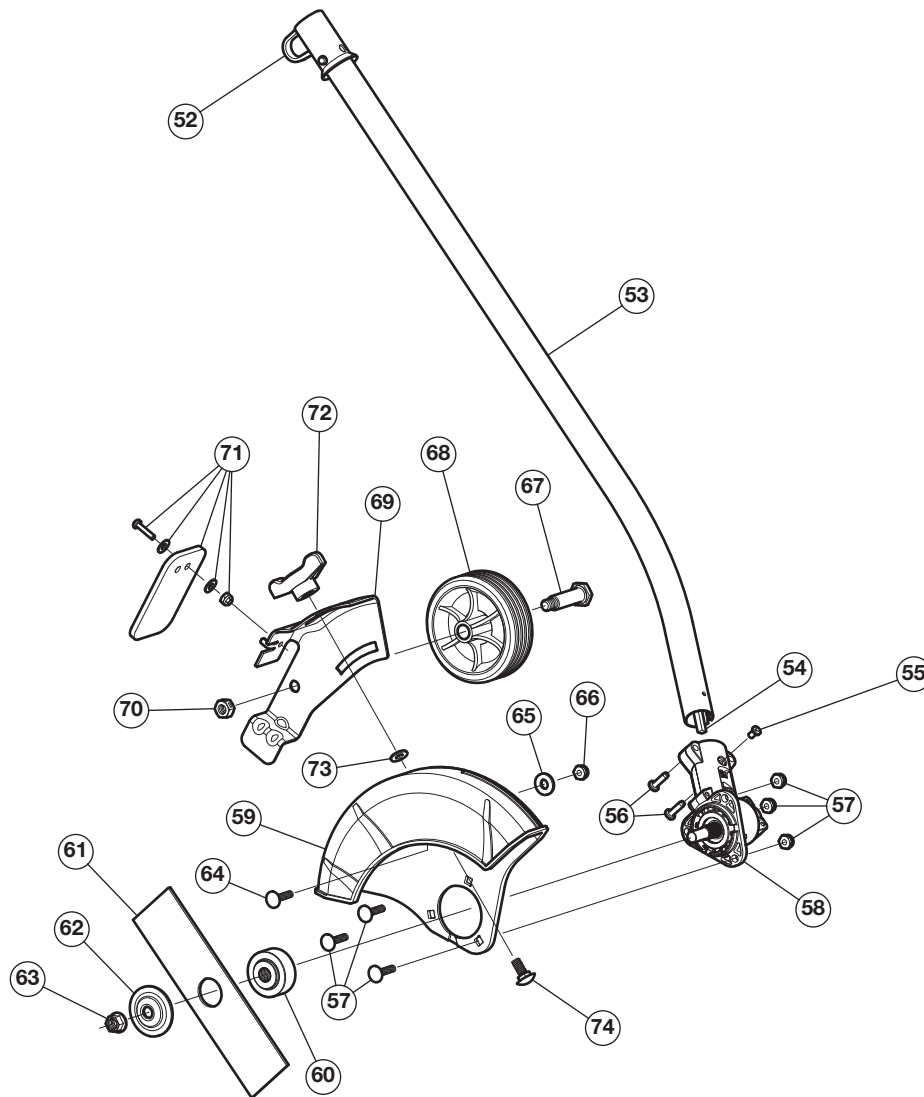

REPLACEMENT PARTS - MODEL TB25CE 2-CYCLE TRIMMER / LAWN EDGER

PPN 41AD25CE766

Item	Part No.	Description	Item	Part No.	Description
52	731-08926	Hanger	64	753-04270	Wheel Bracket Mounting Bolt
53	753-08036	Boom Assembly	65	3010	Washer
54	753-05267	Drive Shaft	66	2952	Nut
55	791-182519	Anti-Rotation Screw	67	791-180776	Shoulder Bolt
56	791-182195	Boom Mounting Hardware	68	6356	Wheel
57	753-1217	Guard Mounting Hardware	69	753-08021	Edger Guide
58	753-04258	Gearbox Assembly	70	753-04264	Nut
59	753-08019	Blade Guard	71	753-08020	Deflector (with Hardware)
60	792-10785	Spacer	72	720-04124	Edger Guide Knob
61	791-613223B	Blade	73	736-04107	Washer
62	791-147490	Blade Clamp Washer	74	710-0451	Bolt
63	712-04105	Blade Retainer Nut