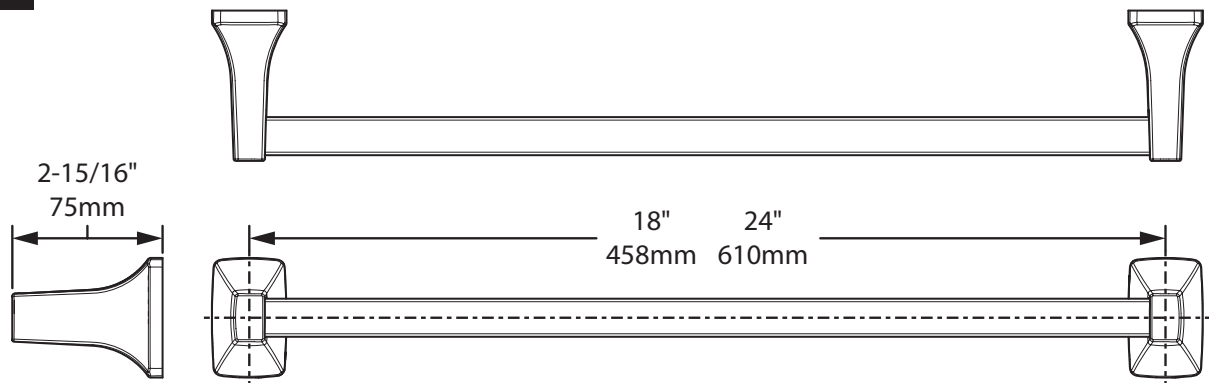

Adler™ Technical Specification

Bathroom Accessory Suite

YB0193

Paper Holder

Towel Bar

Towel Ring