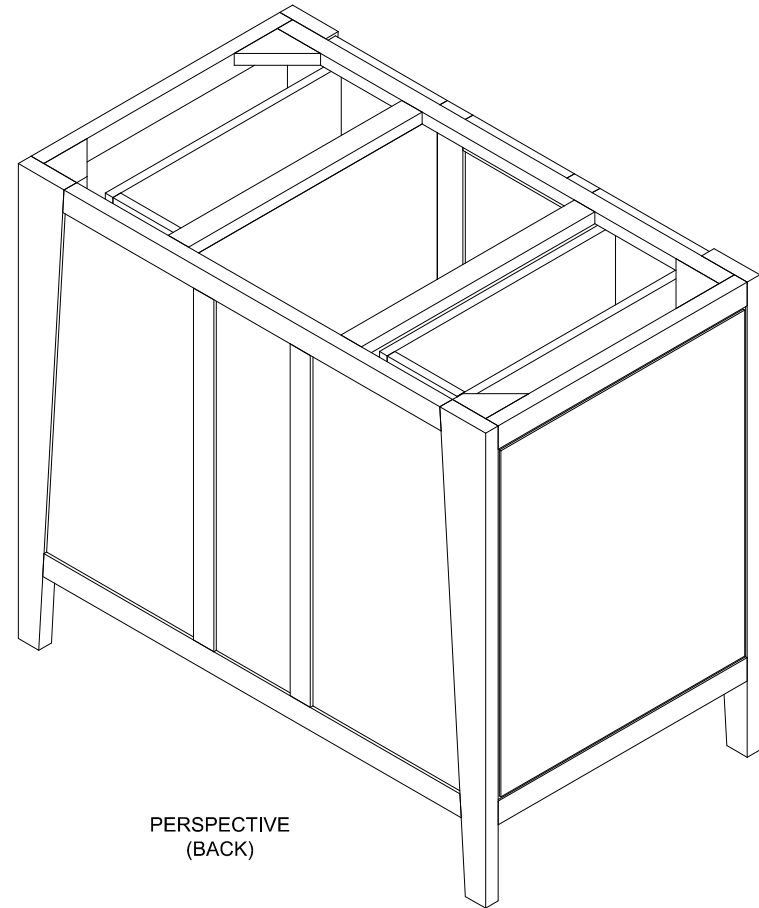

PERSPECTIVE
(FRONT)

PERSPECTIVE
(BACK)

Confidential All Right Reserved. No manufacturing or distribution with out permission of E&T Horizons, USA

DESCRIPTION :	SIZE :	REVIEWED BY :	PREPARED BY :	DATE :	REVISED DATE :	PAGE :
SIGNIFICADO LEGS 36" W SOFT CLOSE ST-BT-36	92 * 54 * 81 Cm		E&T Horizons	03 NOV 2017		1

Confidential All Right Reserved. No manufacturing or distribution with out permission of E&T Horizons, USA

DESCRIPTION :	SIZE :	REVIEWED BY :	PREPARED BY :	DATE :	REVISED DATE :	PAGE :
SIGNIFICADO LEGS 36" W SOFT CLOSE ST-BT-36	92 * 54 * 81 Cm		E&T Horizons	03 NOV 2017		2