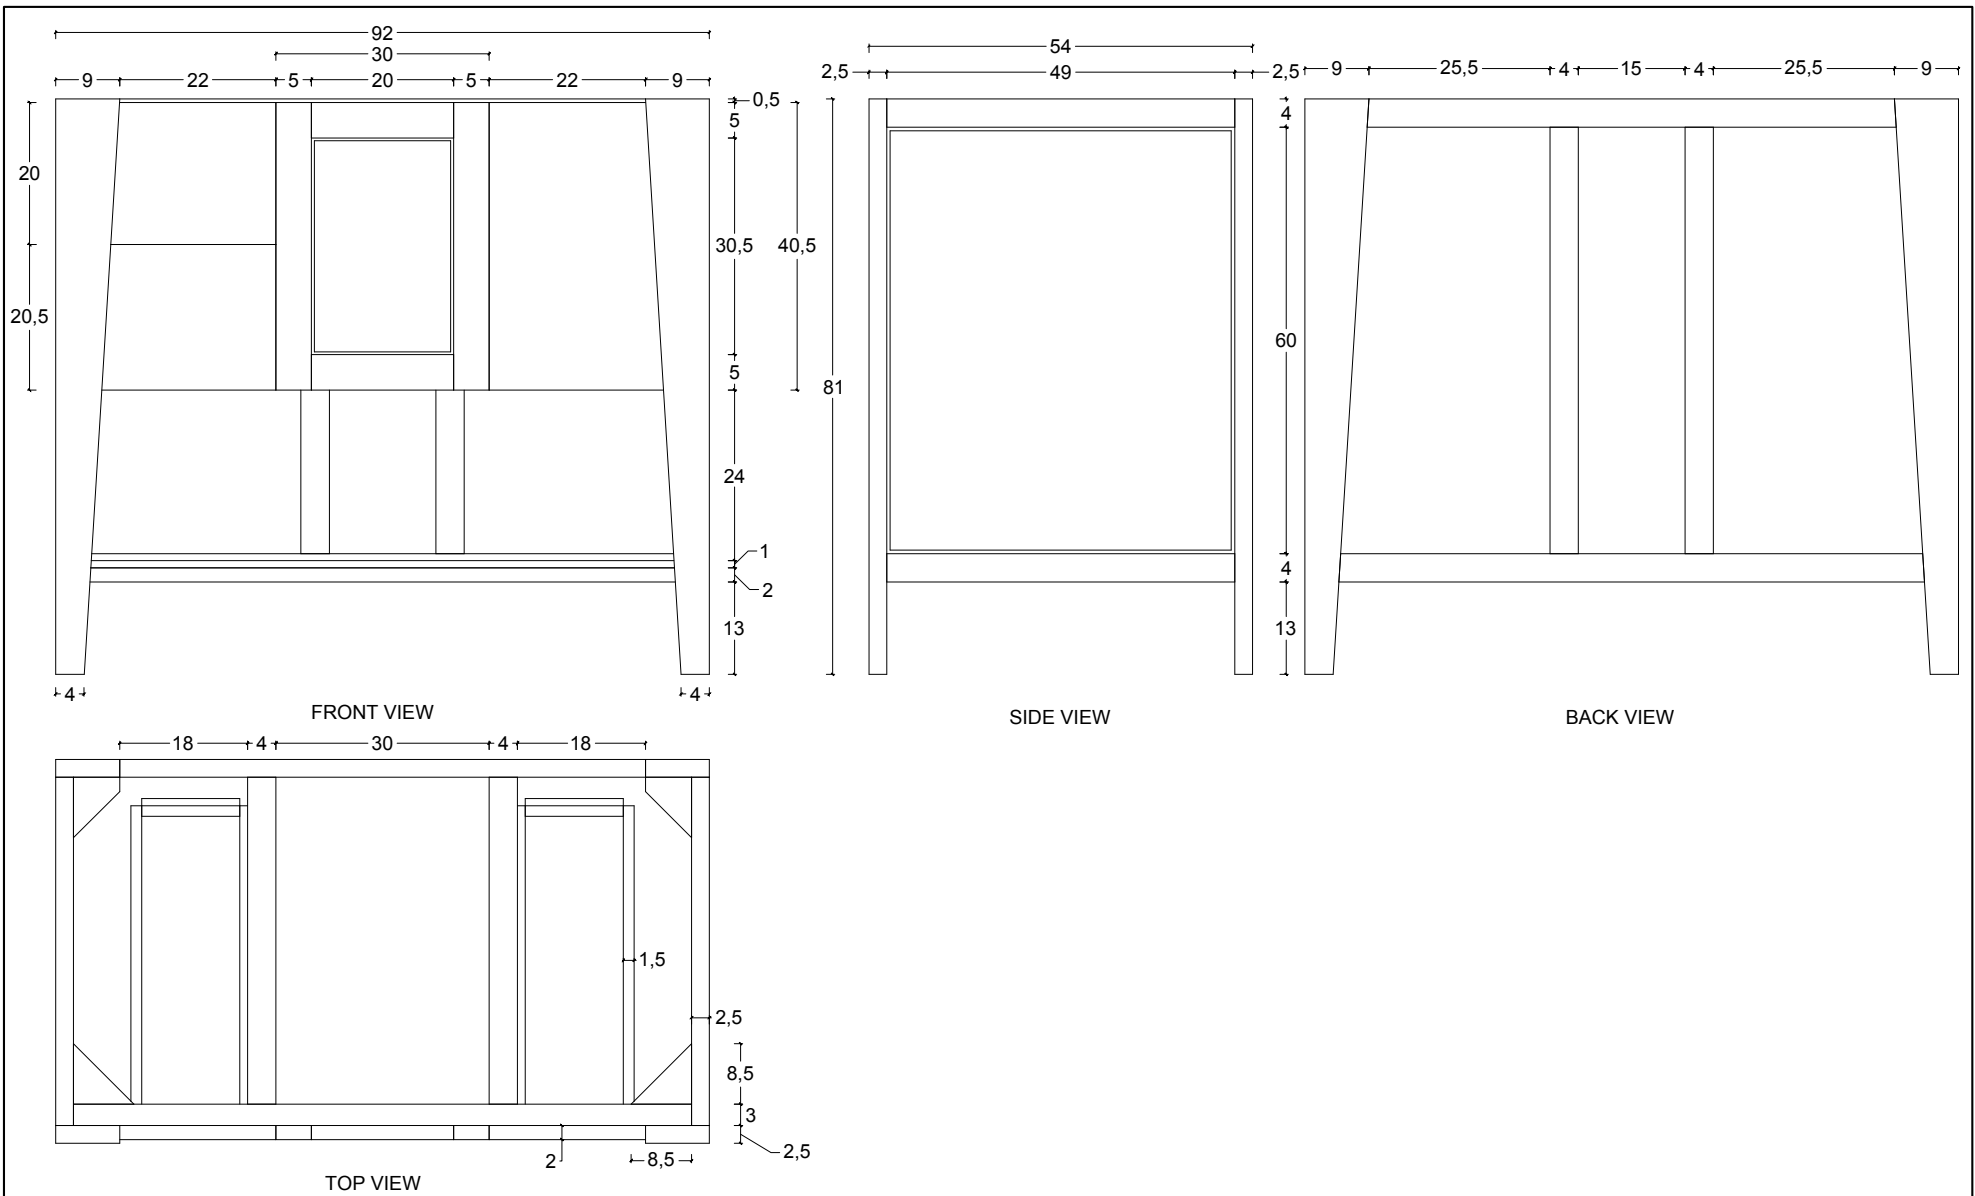

PERSPECTIVE
(FRONT)

PERSPECTIVE
(BACK)

Confidential All Right Reserved. No manufacturing or distribution with out permission of E&T Horizons, USA

DESCRIPTION :	SIZE :	REVIEWED BY :	PREPARED BY :	DATE :	REVISED DATE :	PAGE :
SIGNIFICADO LEGS 36" W SOFT CLOSE ST-BT-36	92 * 54 * 81 Cm		E&T Horizons	03 NOV 2017		1

Confidential All Right Reserved. No manufacturing or distribution with out permission of E&T Horizons, USA

DESCRIPTION :	SIZE :	REVIEWED BY :	PREPARED BY :	DATE :	REVISED DATE :	PAGE :
SIGNIFICADO LEGS 36" W SOFT CLOSE ST-BT-36	92 * 54 * 81 Cm		E&T Horizons	03 NOV 2017		2