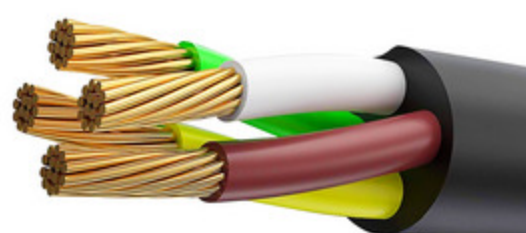

VEVOR®

25FT 50AMP GENERATOR POWER CORD

50AMP Generator Cord

STW & 100% Copper & 6AWG/3C+8AWG/1C

- The most common application of this 50 amp extension cord is to temporarily supply power from the generator to the manual switch box. This heavy-duty 50 Amp 125/250 Volt power cord is compatible with generators utilizing a N14-50P outlet and enables an easier reach from your generator to your nearest power receptacle or electrical connection.
- 50A Pure Copper Cable
- 25FT Power Cord
- Twist Locking Design
- Portable Strap

Why Choose VEVOR?

- Premium Tough Quality
- Incredibly Low Prices
- Fast & Secure Delivery
- 30-Day Free Returns
- 24/7 Attentive Service

12500W HIGH PERFORMANCE

12500W High Performance

The cord has a configuration of 50 amp 125/250 volts with a max rating of 12500 watts. With these traits, our locking power cord allows you to connect the campground or park power to your RV, Motorhome, Trailer, or vehicle with a built-in CS6364 inlet.

25FT RELIABLE CABLE

To Connect Generator to RV & Motorhome & Trailer

25 FT Reliable Cable

The cable is 25 ft in length and suitable for long-distance work. This power transfer switch kit for a generator can be used indoors and outdoors in bad weather with temperatures ranging from -104°F - 221°F.

SERVICEABLE LOCKING COLLAR

Serviceable Locking Collar

The plug adopts the design of a locking structure. These connections are very strong and will not loosen or break during high winds, heavy rains, and blizzards. Its outlet is N14-50P which fits many normal socket panels.