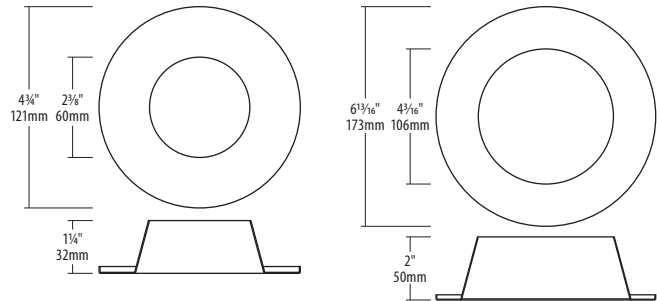

SPEX LIGHTING CO. 4" & 6" BAFFLE Magnetic Trims

Features

- Interchangeable magnetic trim
- Available in 4" and 6"
- For use with 4" & 6" BAFFLE series

TECHNICAL DATA	
Application	Ceiling Recess Mount
Color	Black / Brushed Nickel

Specifications

Body

Durable aluminum body with UV stable paint.

Mounting

Attaches securely to 4" & 6" BAFFLE fixtures via magnets on the fixture..

Technical Drawings

Models

SL-SLMB4-RT-BK