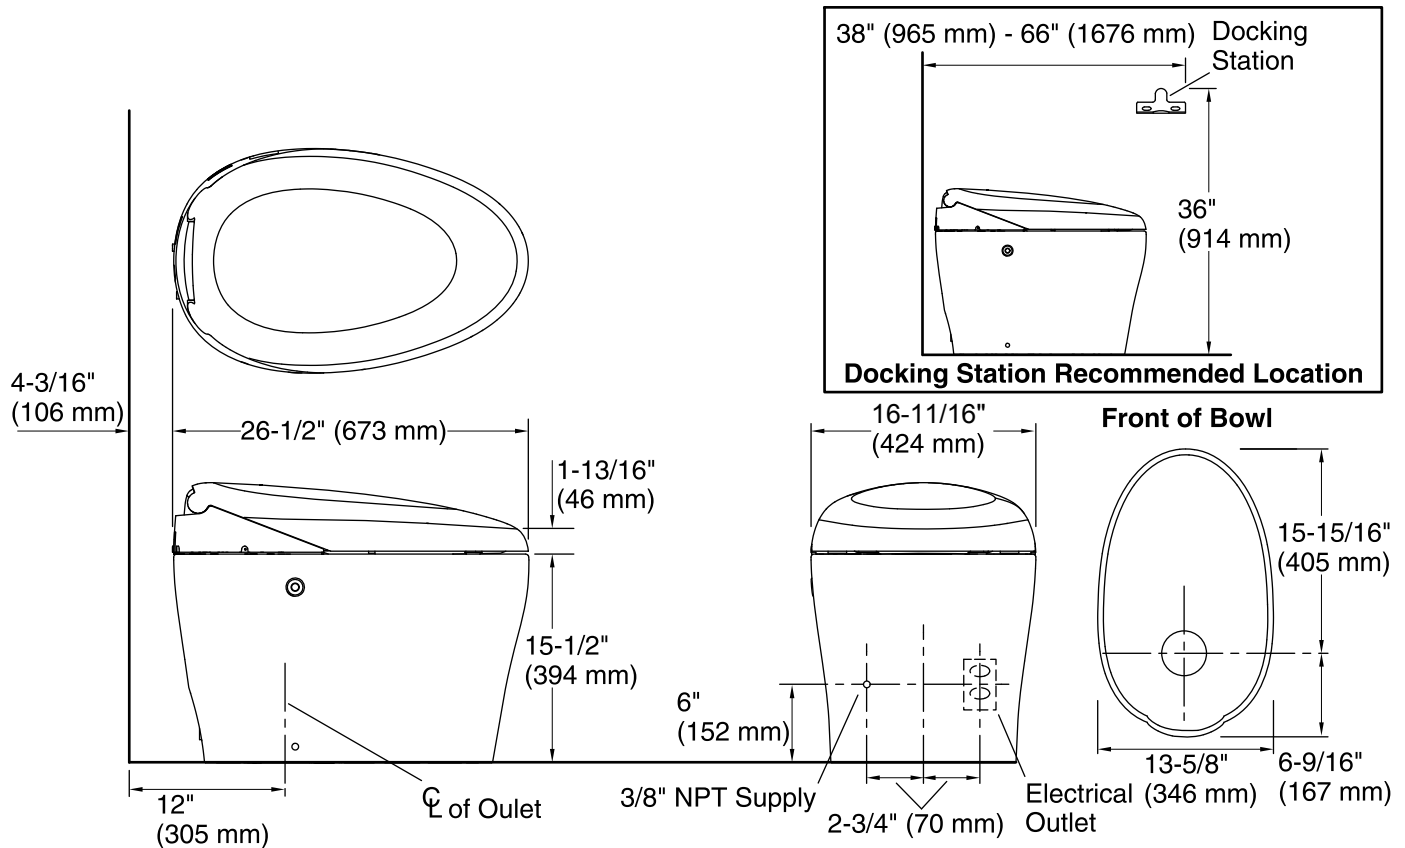

Required Electrical Service

One dedicated circuit required, protected with Class A Ground-Fault Circuit-Interrupter (GFCI) or Residual Current Device (RCD).

120 V, 15 A, 60 Hz, 1800 W

Technical Information

All product dimensions are nominal.

Toilet type: One-piece
Bowl shape: Elongated front
Trap passageway: 2-7/8" (73 mm)
Water surface size: 12" x 9-1/2" (305 mm x 241 mm)
Rim to water surface: 4-7/8" (124 mm)
Rough-in: 12" (305 mm)
Seat-mounting holes: 5-1/2" (140 mm)

Fixture Supply Requirements

Min static pressure: 20 psi (137.9 kPa)

Notes

Install this product according to the installation guide.

This product is designed for installation with the electrical and water supplies located through either the wall or the floor.

If the rough-in distance is less than 12" (305 mm) the seat may strike the wall when it is opened. Confirm the rough-in is 12" (305 mm) before installing the toilet.