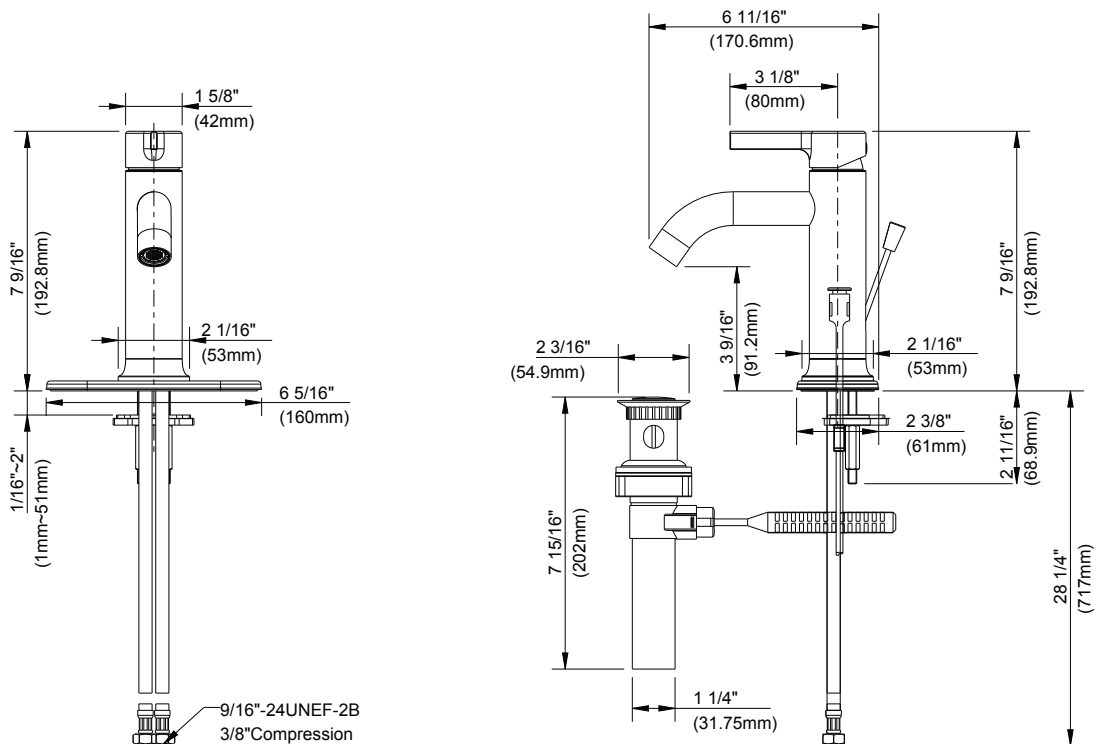

Glacier Bay Ryden Single Handle Bathroom Faucet

FEATURES

- Optional deck plate for 1 or 3 hole installations
- Max Flow Rate: 1.2 gpm (4.5 L/min) at 60 psi
- Max Countertop Thickness: 1 1/2"
- Spout Reach: 5 1/2"
- Spout Height: 3 9/16"
- Ceramic Cartridge for Lifetime Drip-free Operation
- With Clickinstall™ Drain Assembly
- With Metal Lever Handle
- Water Saving Aerator

WARRANTY

- Limited Lifetime Warranty

INSTALLATION DIMENSIONS