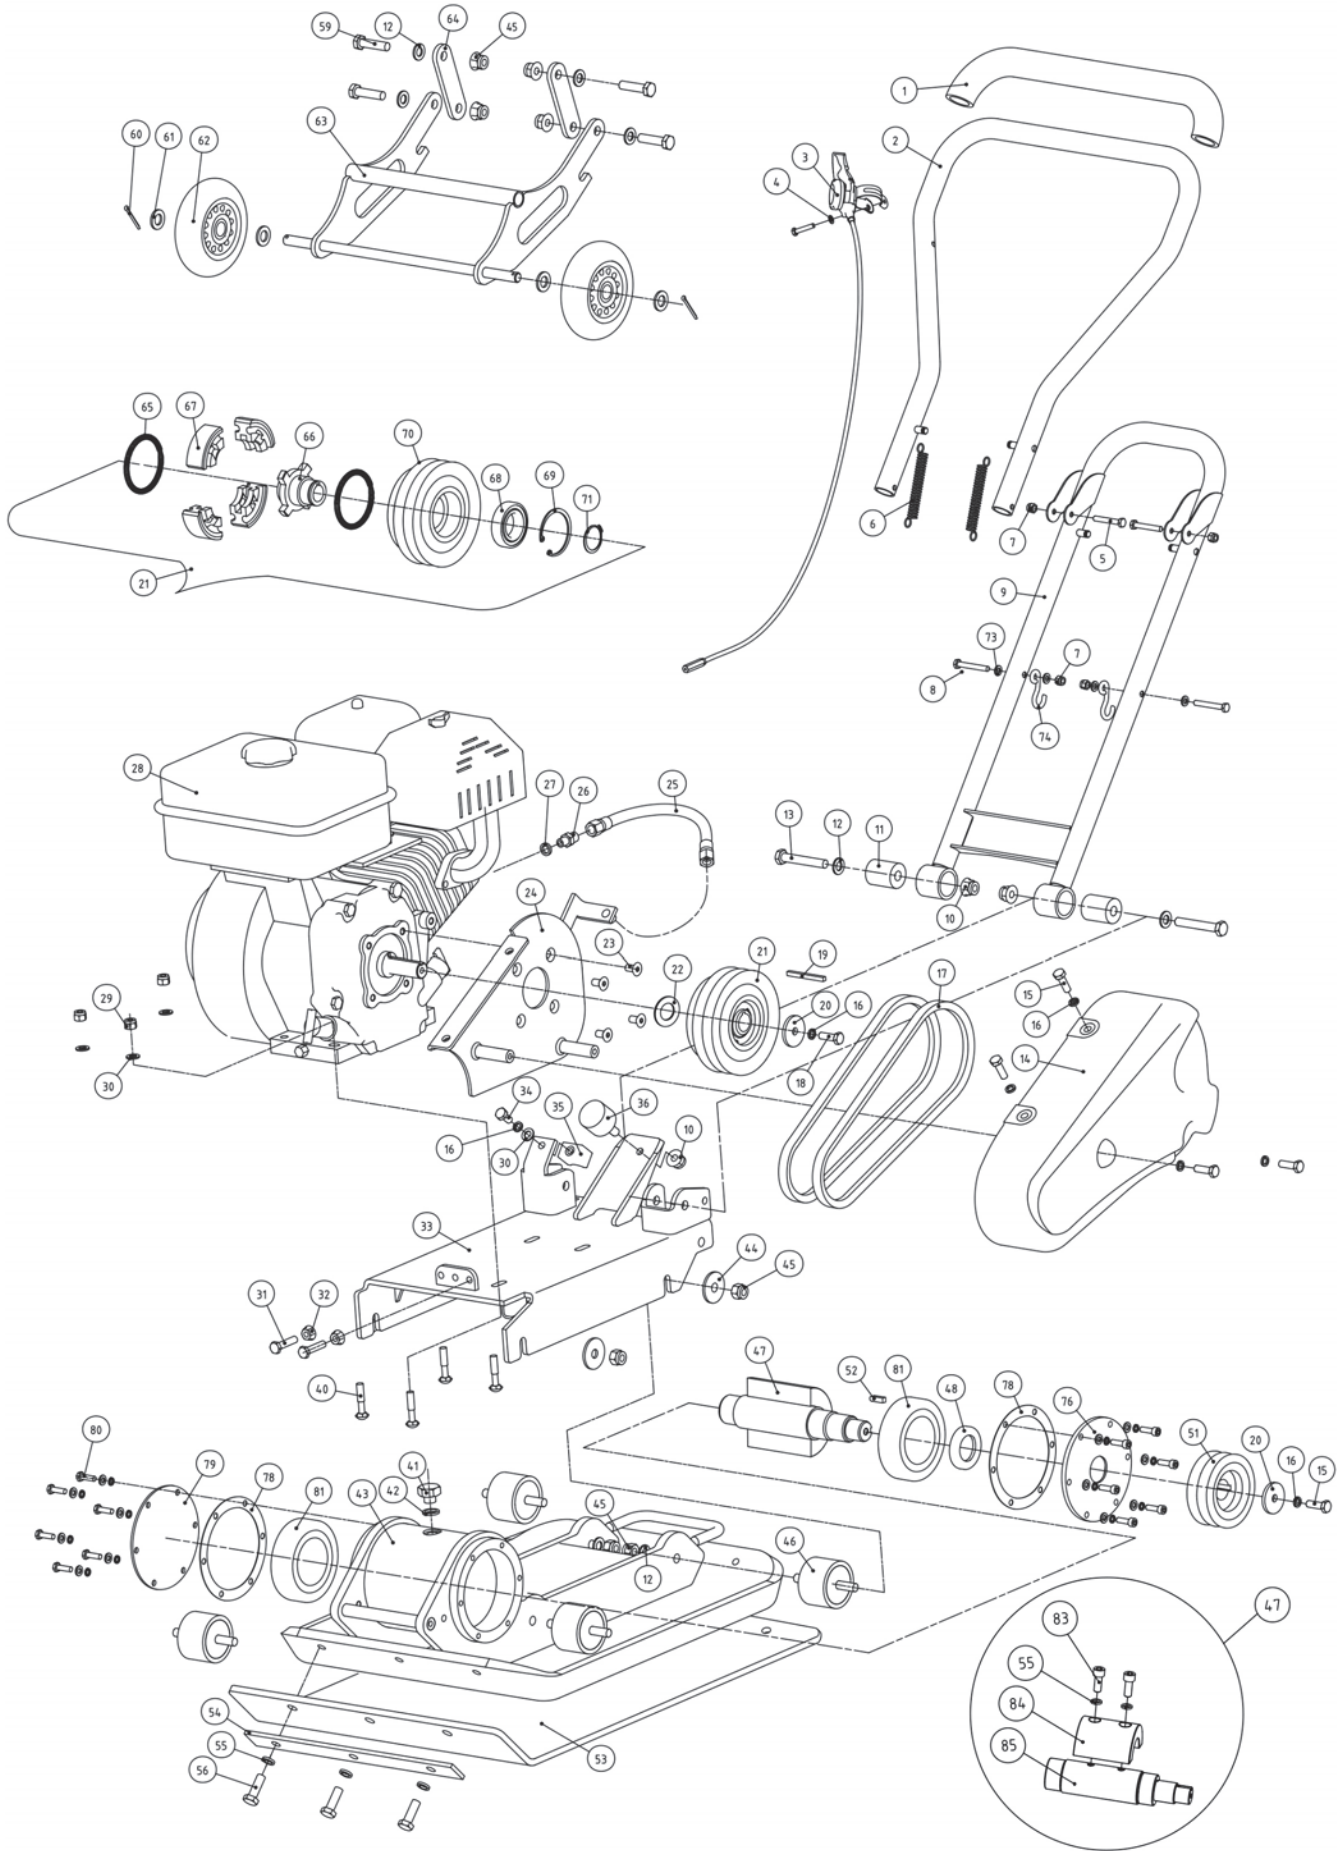

PARTS DIAGRAM

PARTS LIST

ITEM	#	Description	Qty	
1	5030352	Handle Grip	1	
2	8051299	Upper Handle	1	
3	5010369	Throttle Control Switch with Cable	1	
4	2040001	Flat Washer 5	1	
5	2010062	Bolt M6x50	2	
6	5030353	Spring	2	
7	2030008	Lock Nut M6	4	
8	2010060	Bolt M6x40	2	
9		Lower Handle	1	
10	2030076	Lock Nut M10	3	
11	5030339	Rubber Sleeve	2	
12	2040004	Flat Washer 10	10	
13	2010027	Bolt M10x65	2	
14	5030272	Belt Cover	1	
15	2010067	Bolt M8x20	5	
16	2040011	Lock Washer 8	7	
17	2080069	Belt A725	2	
18	2010068	Bolt M8x25	1	
19	2050087	Key 5x5x35	1	
20	5050747	Washer	2	
21	8071161	Centrifugal Clutch	1	
22	5050882	Washer	1	
23	2020198	Bolt M8x16	4	
24		Belt Cover Mount Bracket	1	
25				
26	5010356	Hose	1	
27				
28		Engine	1	
29	2030009	Lock Nut M8	4	
30	2040003	Flat Washer 8	5	
31	2010073	Bolt M8x45	2	
32	2030027	Flange Nut M8	2	
33		Engine Deck	1	

34	2010066	Bolt M8x16	1	
35	5030265	Stop Block	1	
36	5030266	Shock Absorber	1	
37				
38				
39				
40	2010205	Bolt M8x45	4	
41	8020986	Plug	1	
42	2040048	Washer Groupware 14	1	
43		Base Plate	1	
44	5050790	Washer 38x11x3	4	
45	2030010	Lock Nut M10	12	
46	5030264	Shock Absorber	4	
47		Shaft	1	
48	2070086	Seal FB30x42x6	1	
49				
50				
51	8050771	Pulley	1	
52	2050134	Key B6x18	1	
53	5030273	Paving Pad	1	
54		Clamp Plate	1	
55	2040012	Lock Washer 10	5	
56	2010079	Bolt M10x25	3	
57				
58				
59		Bolt M10x30	4	
60	2050135	Pin 2.5x25	2	
61	2040005	Flat Washer 12	4	
62	5030269	Wheel	2	
63		Wheel Bracket	1	
64		Line Plate	1	
65	5010352	Spring	2	
66	5050788	Hub	1	
67	5010469	Clutch Lining	4	
68	2060111	Ball Bearing 6006-2RS	1	