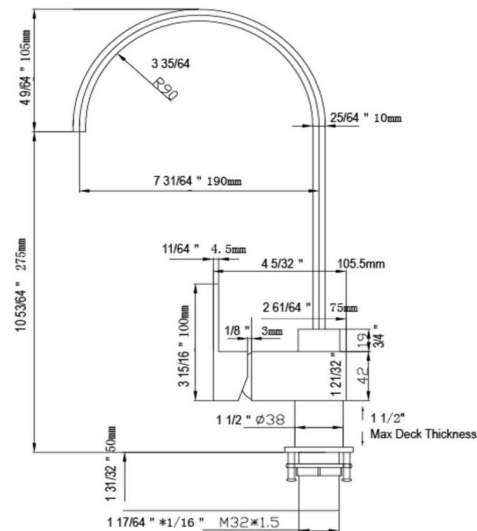

### SPECIFICATIONS

MATERIAL:	Zinc/Brass	FLOW RATE:	1.8 GPM
HANDLE MATERIAL:	Zinc	LOW FLOW:	Yes
SPOUT MATERIAL:	N/A	HANDLES - CONFIGURATION:	Single Handle
CARTRIDGE MATERIAL:	Ceramic	HANDLE REACH:	N/A"
WATERWAY MATERIAL:	Brass	SPRAYER INCLUDED:	No
SPRAYER MATERIAL:	Nylon	SPRAYER HOSE LENGTH:	N/A
DRAIN MATERIAL:	N/A	SPRAYER TYPE:	N/A
FAUCET TYPE:	Kitchen Single Handle	SOAP DISPENSER INCLUDED:	No
MOUNTING TYPE:	Deck Mount	QUICK ATTACH INCLUDED:	Yes
MOUNTING HOLES:	1	DIMENSIONS WITH DECK PLATE:	N/A
MAX DECK THICKNESS:	N/A"	WEIGHT WITH DECK PLATE:	N/A
DECK PLATE - INCLUDED:	N/A	DIMENSIONS W/O DECK PLATE:	N/A
SPOUT REACH:	N/A"	WEIGHT W/O DECK PLATE:	N/A
SPOUT HEIGHT:	N/A"	PVD FINISH:	No