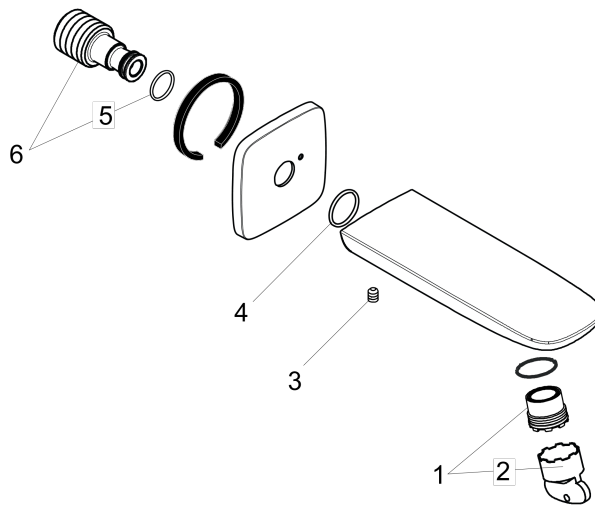

PuraVida

PuraVida Tub Spout

Finishes : **Chrome** Part no. : **15412001**

Description

Features

- Solid brass
- 1/2" female and 3/4" male adaptor included

Item details

List Price \$ 346.00

Compliance

Product image

Scale drawing

PuraVida

PuraVida Tub Spout

Finishes : **Chrome** Part no. : **15412001**

Exploded drawing

Year of production: >04/10

PuraVida

PuraVida Tub Spout

Finishes : **Chrome** Part no. : **15412001**

Spare parts list

Year of production: >04/10

Pos.	Description	Part no.	Price	PU
1	aerator M24x1 (30 l/min)	98998000	-	1
2	special tool	95290000	-	1
3	hollow set screw M6x8	97810000	-	1
4	O-Ring 22x2	98185000	-	1
5	O-ring 13x2	98128000	-	1
6	connecting thread	95658001	-	1