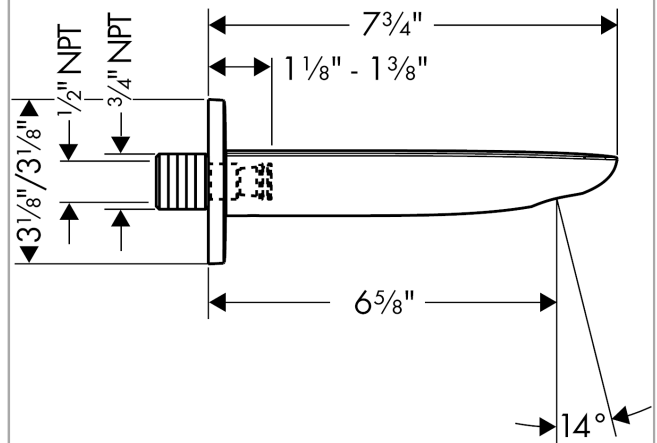

PuraVida

PuraVida Tub Spout

Finishes : **Chrome** Part no. : **15412001**

Description

Features

- Solid brass
- 1/2" female and 3/4" male adaptor included

Item details

List Price \$ 346.00

Compliance

Product image

Scale drawing

PuraVida

PuraVida Tub Spout

Finishes : **Chrome** Part no. : **15412001**

Exploded drawing

Year of production: >04/10

PuraVida

PuraVida Tub Spout

Finishes : **Chrome** Part no. : **15412001**

Spare parts list

Year of production: >04/10

Pos.	Description	Part no.	Price	PU
1	aerator M24x1 (30 l/min)	98998000	-	1
2	special tool	95290000	-	1
3	hollow set screw M6x8	97810000	-	1
4	O-Ring 22x2	98185000	-	1
5	O-ring 13x2	98128000	-	1
6	connecting thread	95658001	-	1