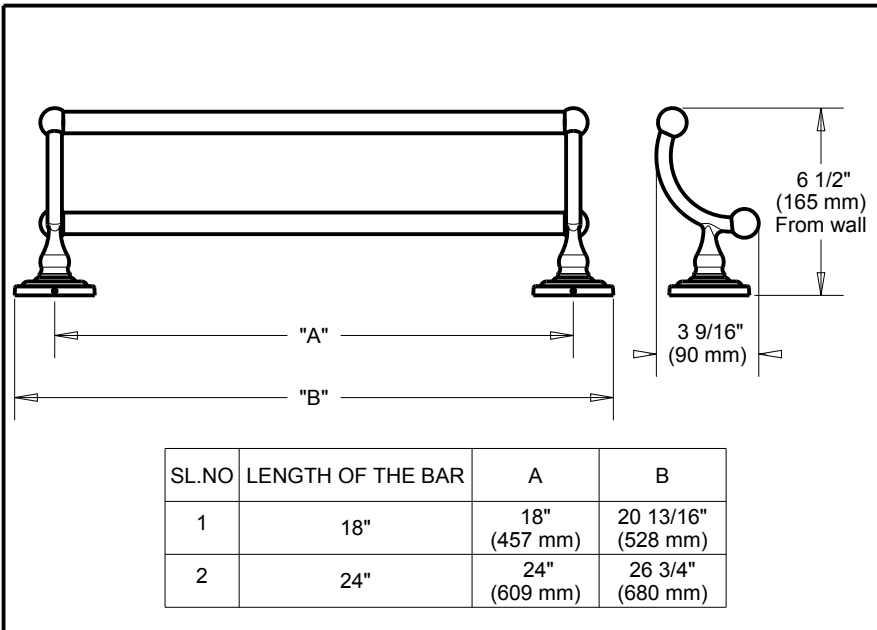

DELTA[®]

ACCESSORIES

- Greenwich™ Bath Collection
- Double Towel bar

Submitted Model No.: _____

Specific Features: _____

STANDARD SPECIFICATIONS:

- Wood blocking is preferable behind all wall surfaces. If wood blocking is not available, the following fasteners are suggested: Tile/Masonry-Plastic or lead Anchors Plaster/drywall-Toggle bolts.
- Mounting hardware and mounting template included with product.