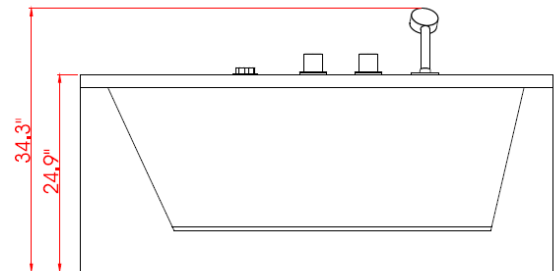

### MODEL: PW1547032LW1

- Size 70.9"W x 31.5"D x 24.9"H
- Features
- 110V/60Hz
  - 1.5HP Water Pump
  - 1.5KW Heat Pump
  - Handheld Showerhead
  - LCD Control Panel
  - LED Chromatherapy Lighting
  - FM Radio & Bluetooth
  - Waterfall Faucet
  - Autopipe Cleaner
  - 19 Hydro-Massage Jets

### SPECIFICATIONS

FRONT VIEW

BACK VIEW

SIDE VIEW

TOP VIEW