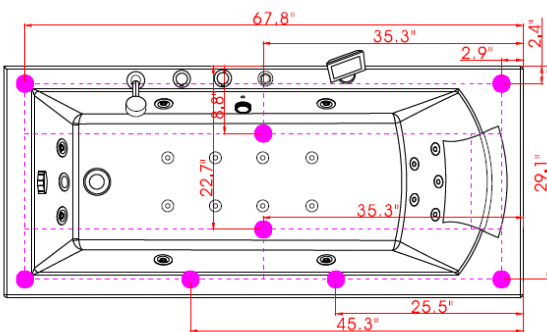

### MODEL: PW1547032LW1

- Size 70.9"W x 31.5"D x 24.9"H
- Features
- 110V/60Hz
  - 1.5HP Water Pump
  - 1.5KW Heat Pump
  - Handheld Showerhead
  - LCD Control Panel
  - LED Chromatherapy Lighting
  - FM Radio & Bluetooth
  - Waterfall Faucet
  - Autopipe Cleaner
  - 19 Hydro-Massage Jets

### SPECIFICATIONS

FRONT VIEW

BACK VIEW

SIDE VIEW

TOP VIEW