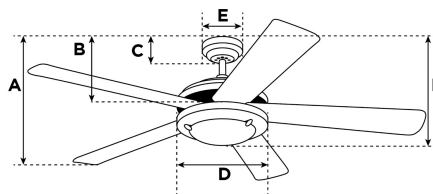

Item Number 7201600

Aerialist Ceiling Fan

52" Oil Brushed Bronze Finish Reversible Blades
(Applewood with Shaded Edge/Dark Walnut)

Specifications

Size	52"
Blades.....	Reversible Plywood Blades (Applewood with Shaded Edge/Dark Walnut)
Blade Pitch.....	15°
Approved Location	Indoor
Suggested Room Size.....	Large Room (up to 15x15)
Down Rod.....	N/A
Installation.....	Hugger
Max. Ceiling Angle.....	N/A
Lead Wire	12"
Light Bulb Usage.....	N/A
Control	Remote Control Included
Motor Finish.....	Oil Brushed Bronze
Motor Material	DC Motor 125S
Reverse Airflow.....	Yes
Capacitor	N/A
Switch Housing Cap.....	Not Included

Reversible Dark Walnut
Finish Blades

Energy Information

Airflow Efficiency.....	172 Cubic Feet Per Minute Per Watt
Electricity Use.....	33 Watts (excludes lights)
Airflow.....	5661 Cubic Feet per Minute
Max rpm	210

Warranty

Ceiling fans backed by our Limited Lifetime Warranty have a lifetime motor warranty and a 2-year warranty on all other parts.

A. Top of Canopy to Bottom of Blades	18.5"
B. Top of Canopy to Bottom of Switch House	N/A
C. Top of Canopy to Bottom of Canopy	N/A
D. Width of Motor Housing.....	7.8"
E. Width of Canopy.....	N/A
F. Top of Canopy to Bottom of Glass	N/A