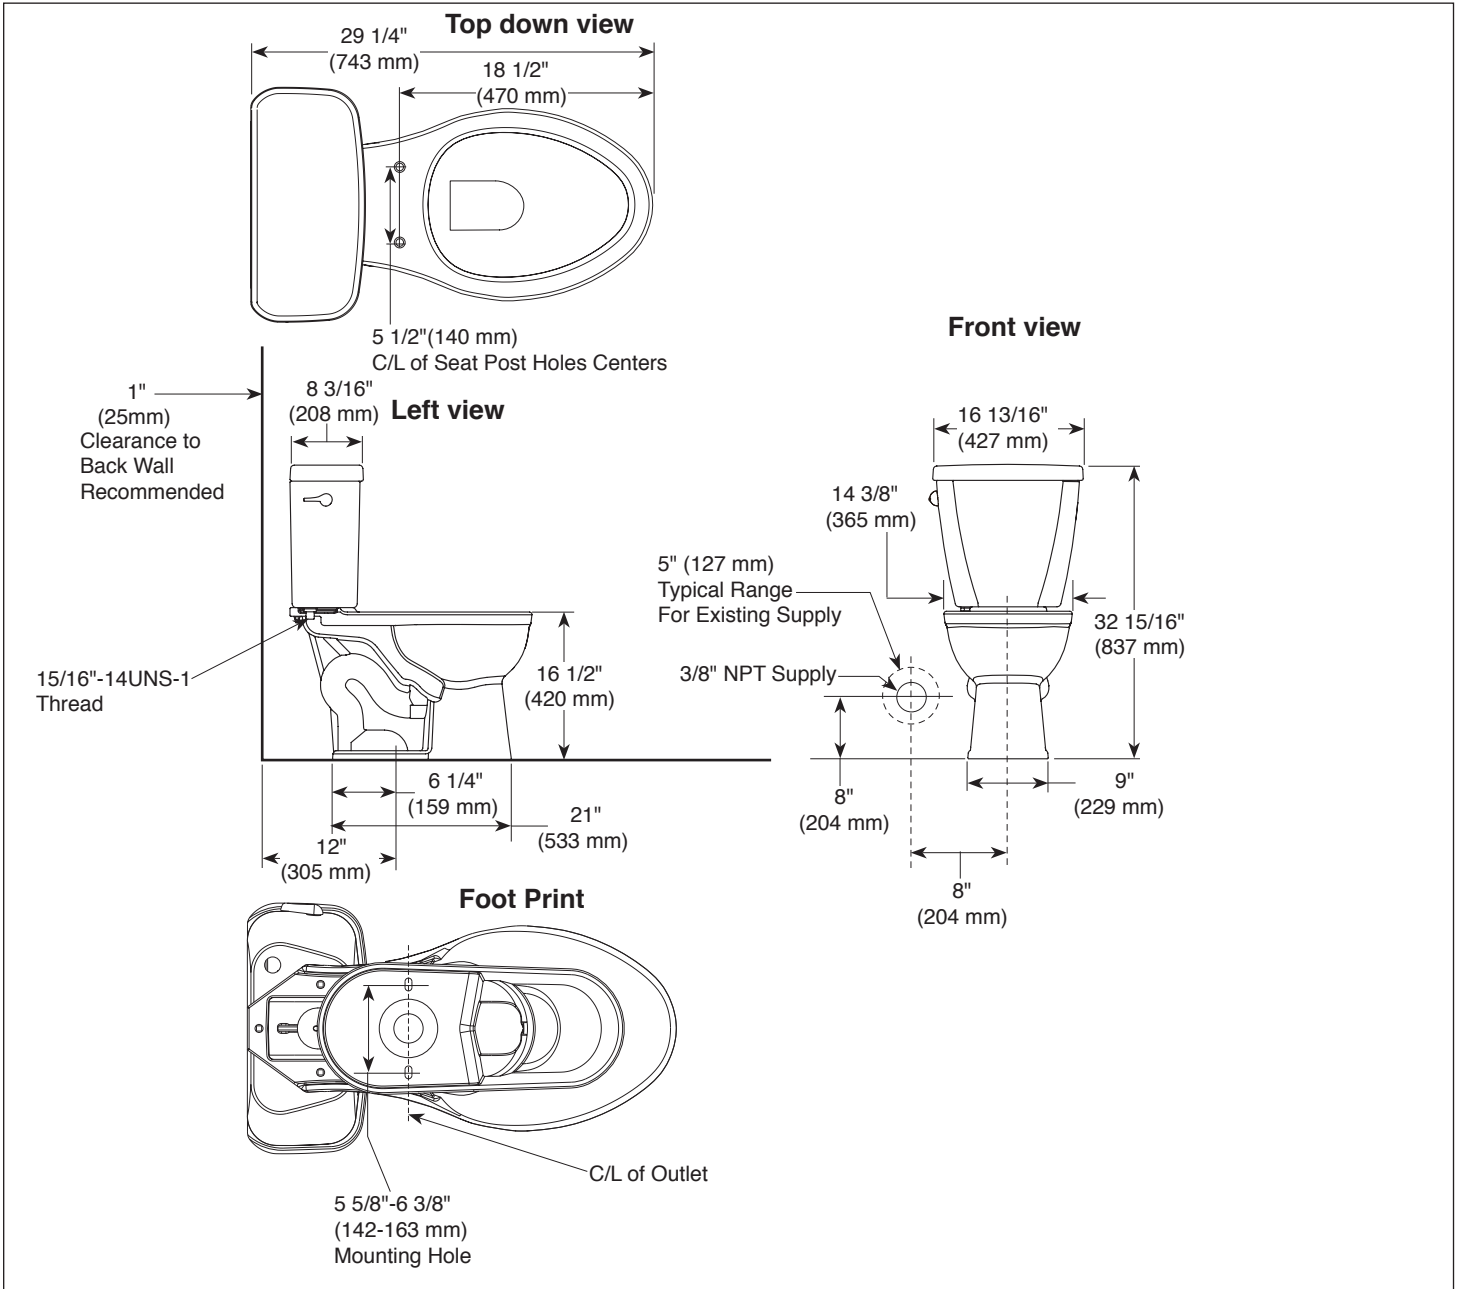

▲ Designate proper finish suffix (-WH for white)

Delta reserves the right (1) to make changes in specifications and materials, and (2) to change or discontinue models, both without notice or obligation. Dimensions are for reference only. See full-line pricebook or www.deltatoilet.com for finish options and product availability.