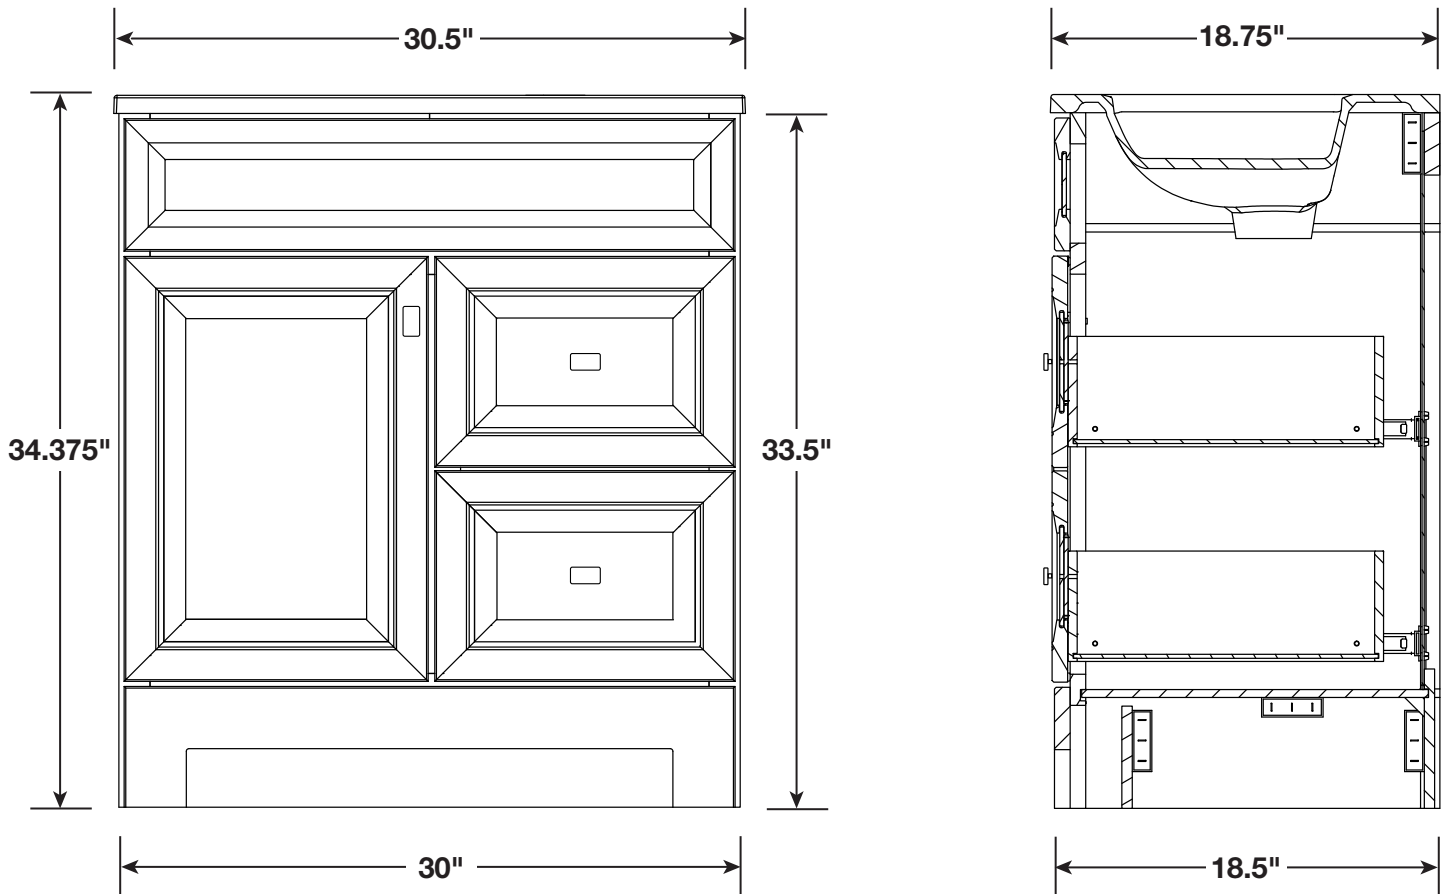

HOME DECORATORS COLLECTION

SEDGEWOOD

30.5" Vanity Cabinet with Top PPLNKDCG30D / PPLNKDVR30D / PPLNKWHT30D

The information contained in this drawing is the sole property of American Woodmark Corporation and any reproduction in part or as a whole without the written permission is prohibited.