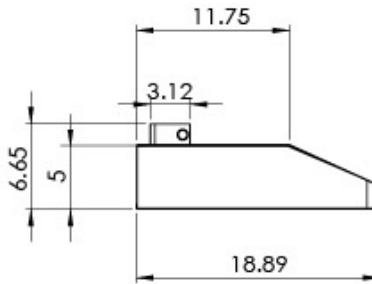

PROLINE RANGE HOODS

PROLINE PLJW 185 Range Hood Specs

Model: Proline PLJW 185 36" Range Hood

Size: 36"

PLJW 185.36
Undercabinet range hood
36" Wide

Proprietary and Confidential

The information contained in this drawing is the sole property of Proline Range Hoods. Any reproduction in part or as a whole without the written permission of Proline Range Hoods is prohibited.

[Click for larger image](#)

PRODUCT SPECIFICATIONS

WIDTH	HEIGHT	DEPTH	CFM	SONE	LIGHTS	BLOWER	VENTING	DUCT SIZE
36"	5"	18.89"	600	5.0	2	Dual	Top / Back	3.12" (H) 9.91" (W)

- Finish: 430 Stainless Steel
- Venting: Ducted Only
- Filler: Stainless Steel Baffle
- Control Panel: Stainless Touch Buttons
- Power: 110v / 60 Hz
- Lights: LED Lights