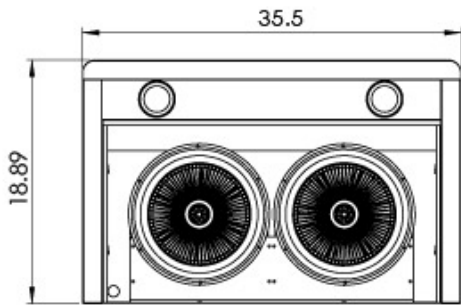

PROLINE RANGE HOODS

PROLINE PLJW 185 Range Hood Specs

Model: Proline PLJW 185 36" Range Hood

Size: 36"

PLJW 185.36
Undercabinet range hood
36" Wide

Proprietary and Confidential

The information contained in this drawing is the sole property of Proline Range Hoods. Any reproduction in part or as a whole without the written permission of Proline Range Hoods is prohibited.

[Click for larger image](#)

PRODUCT SPECIFICATIONS

WIDTH	HEIGHT	DEPTH	CFM	SONE	LIGHTS	BLOWER	VENTING	DUCT SIZE
36"	5"	18.89"	600	5.0	2	Dual	Top / Back	3.12" (H) 9.91" (W)

- Finish: 430 Stainless Steel
- Venting: Ducted Only
- Filler: Stainless Steel Baffle
- Control Panel: Stainless Touch Buttons
- Power: 110v / 60 Hz
- Lights: LED Lights