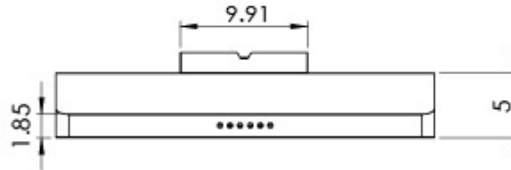

PROLINE RANGE HOODS

PROLINE PLJW 185 Range Hood Specs

Model: Proline PLJW 185 36" Range Hood

Size: 36"

PLJW 185.36
Undercabinet range hood
36" Wide

Proprietary and Confidential

The information contained in this drawing is the sole property of Proline Range Hoods. Any reproduction in part or as a whole without the written permission of Proline Range Hoods is prohibited.

[Click for larger image](#)

PRODUCT SPECIFICATIONS

WIDTH	HEIGHT	DEPTH	CFM	SONE	LIGHTS	BLOWER	VENTING	DUCT SIZE
36"	5"	18.89"	600	5.0	2	Dual	Top / Back	3.12" (H) 9.91" (W)

- Finish: 430 Stainless Steel
- Venting: Ducted Only
- Filler: Stainless Steel Baffle
- Control Panel: Stainless Touch Buttons
- Power: 110v / 60 Hz
- Lights: LED Lights