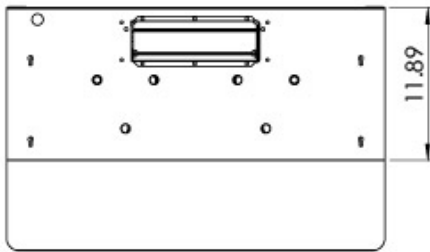

PROLINE RANGE HOODS

PROLINE PLJW 185 Range Hood Specs

Model: Proline PLJW 185 36" Range Hood

Size: 36"

PLJW 185.36
Undercabinet range hood
36" Wide

Proprietary and Confidential

The information contained in this drawing is the sole property of Proline Range Hoods. Any reproduction in part or as a whole without the written permission of Proline Range Hoods is prohibited.

[Click for larger image](#)

PRODUCT SPECIFICATIONS

WIDTH	HEIGHT	DEPTH	CFM	SONE	LIGHTS	BLOWER	VENTING	DUCT SIZE
36"	5"	18.89"	600	5.0	2	Dual	Top / Back	3.12" (H) 9.91" (W)

- Finish: 430 Stainless Steel
- Venting: Ducted Only
- Filler: Stainless Steel Baffle
- Control Panel: Stainless Touch Buttons
- Power: 110v / 60 Hz
- Lights: LED Lights