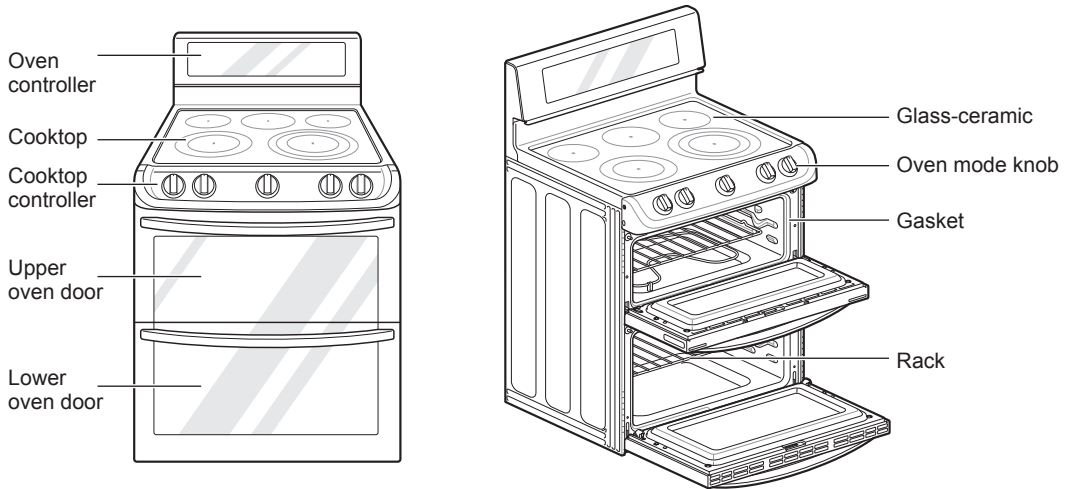

PRODUCT OVERVIEW

Parts

Accessories

Included Accessories

Standard rack
- LDE4415 (2ea)
- LDE4413 / LDE4411 (3ea)

Gliding rack (1ea)
(LDE4415 Model only)

Cooktop cleaner (1ea)

Cooktop cleaning pad (1ea)