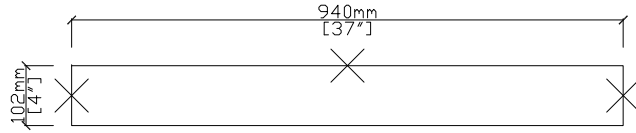

Size: 37" x 22" x 2cm
 X=Polished

TOP VIEW

FRONT VIEW

RIGHT VIEW