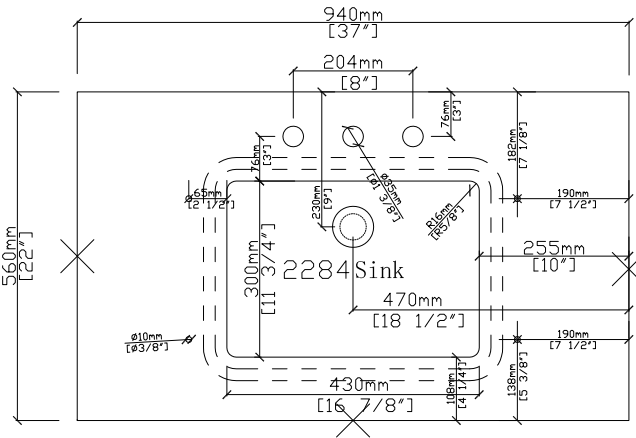

Size: 37" x 22" x 2cm
 X=Polished

TOP VIEW

FRONT VIEW

RIGHT VIEW