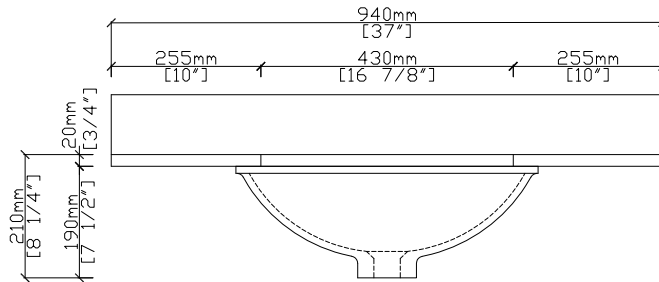

Size: 37" x 22" x 2cm
 X=Polished

TOP VIEW

FRONT VIEW

RIGHT VIEW