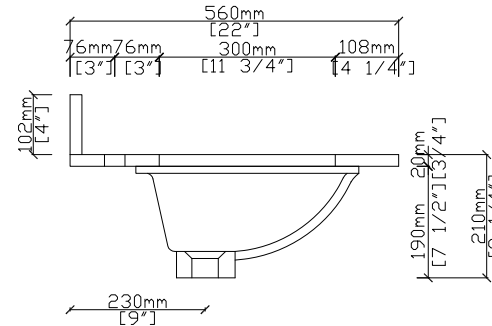

Size: 37" x 22" x 2cm
 X=Polished

TOP VIEW

FRONT VIEW

RIGHT VIEW