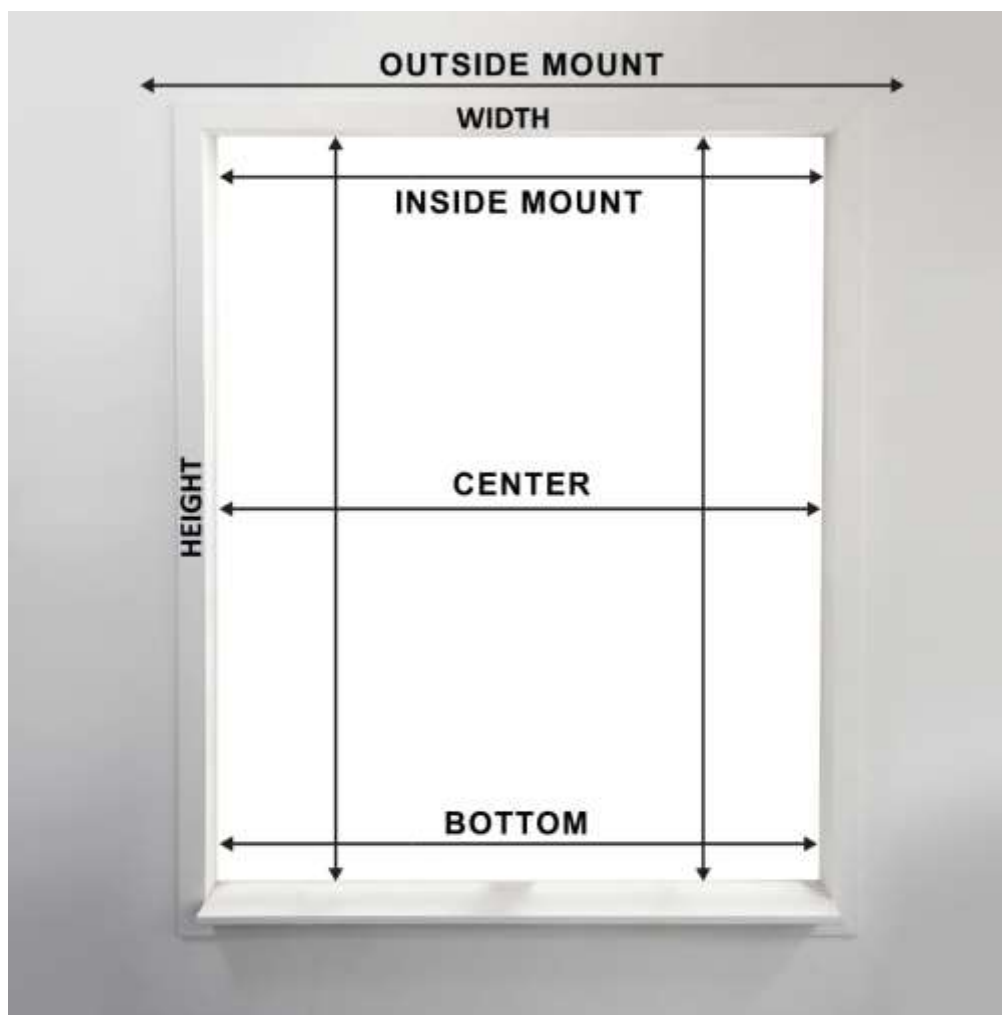

How to Measure Your Window for Cordless Roller Shades

<p style="text-align: center;">Inside Mount (Inside your window recess)</p>	<p style="text-align: center;">Outside Mount (Outside your window recess, on framework or the surrounding wall)</p>
<p>1. Width: To find the width, measure the top, middle and bottom within your window recess. Use the narrowest width as your window-width.</p> <p>2. Height/Length: To find the height, measure exact window-recess height at left, middle, and right side. Use the longest height as your window-height.</p> <p>3. Depth: Minimum 2-1/4 inch required. If you want a flush mount a minimum of 1-3/4 inches is required.</p> <p>4. ORDERING: Choose a width that is 1/4 inch or smaller than the window-width from above. Choose a height that is the same or longer than your window-height.</p> <p>*Ordering a product that is more than 1 inch shorter in width than your window-width will create a large light gap, so think about what will satisfy your need.</p>	<p>1. Determine where the blind is to be placed. You will need a minimum of 3/4 inch of flat mounting space above your window to accommodate the mounting hardware.</p> <p>2. Width: Choose a product-width that is the same or greater than the width of your window recess. We recommend adding 2 to 6 inches extra to the measured-width to maximize light control and privacy.</p> <p>3. Height/Length: Measure exact measured-height from the top of the proposed headrail location to the base of the sill. If there is no sill, measure where you would like the blind to drop. Add 2 to 6 inches to the height for optimum light control and privacy.</p> <p>4. ORDERING: Choose a width that is the same or wider than the product-width from above. Choose a height that is the same or longer than your measured-height.</p>
<p style="text-align: center;">All of our products ship exactly as ordered. There are no deductions.</p> <p style="text-align: center;">Example: If you order a 24"Width x 60"Height/Length, then the product that you'll receive will be 24"Width x 60"Height/Length.</p>	