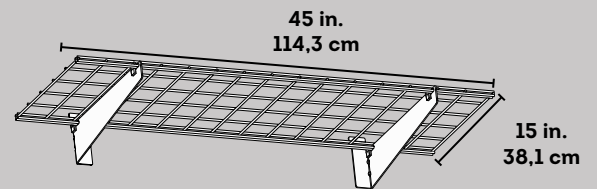

HyLoft®

STORAGE SOLUTIONS

45 in. x 15 in. Slat Wall Storage Unit

The 45" x 15" Slat Wall Storage Unit makes the most of that unused wall space in the garage, closet, basement, laundry room, shed—almost anywhere there are slatwall panels (not included). Shelves can be installed side by side or stacked. Low-profile brackets increase storage area. Made of durable steel with an attractive, scratch resistant powder coated finish.

Product Information & Details

- Holds up to 150 lbs. when evenly distributed
- Easy one-person installation in less than 10 minutes
- Made of rigid, all steel construction with for superior durability
- The scratch-resistant powder coat finish protects the product and keeps it looking great for years to come
- Unit comes with 2 shelves and 2 mounting brackets

Item	Description	Finish	Individual Carton Dimensions			Unit Pack Qty	Unit Weight (lbs.)	Pallet Dimensions			Pallet Qty	Pallet Weight (lbs.)	UPC	Retail Packaging Language
			L	W	D			L	W	D				
00291	Slat Wall Storage Unit - 45" x 15"	Black	47.64	16.73	2.17	1	25.4	48.39	33.7	37.2	30	805	817743002914	No Retail Package
00292	Slat Wall Storage Unit - 45" x 15"	White	47.64	16.73	2.17	1	25.4	48.39	33.7	37.2	30	805	817743002921	No Retail Package