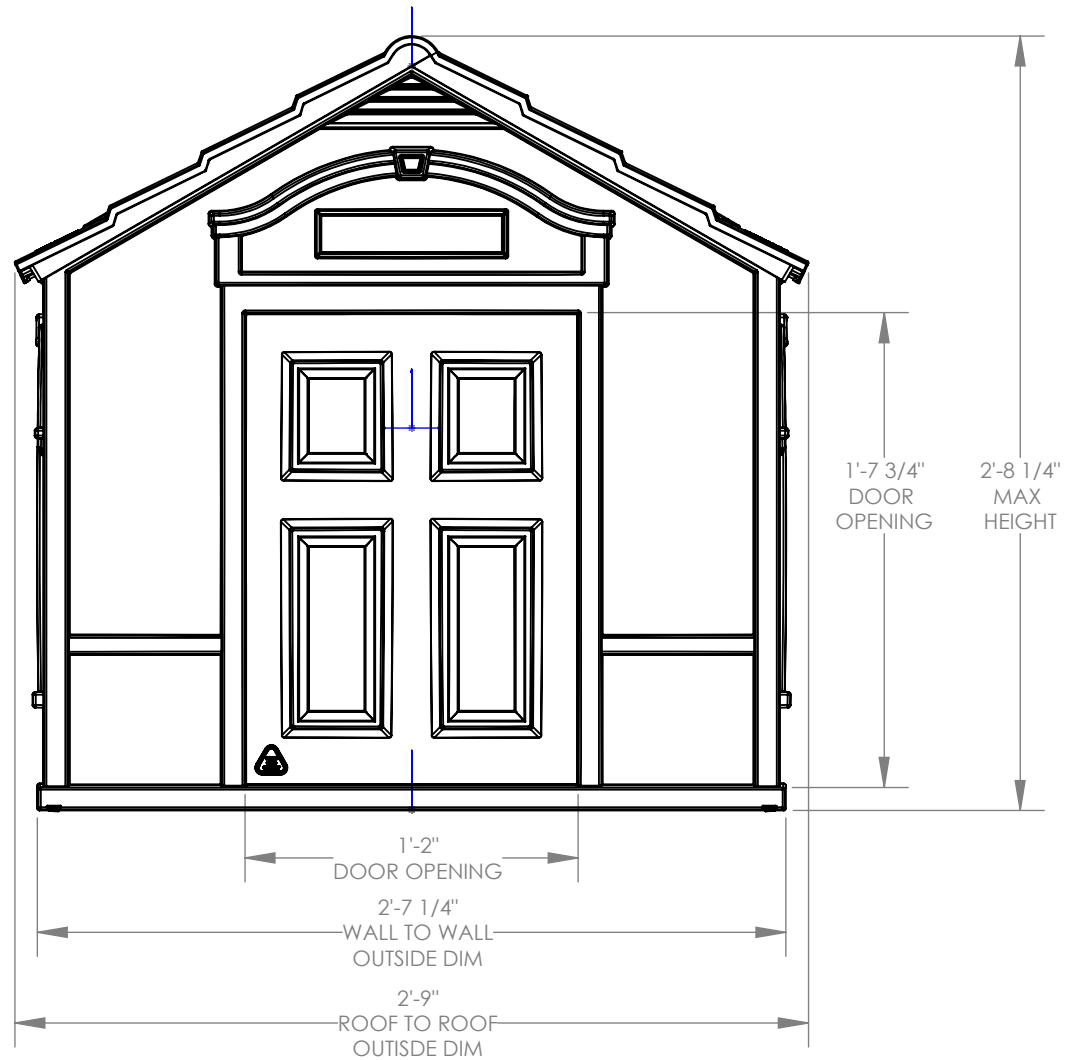

**DH350 - DOG HOUSE
FRONT VIEW**

TOTAL VOLUME:

Interior: 15.92 cu ft

Exterior: 20.35 cu ft

SQUARE FOOTAGE

Interior: 7.31 sq ft

Exterior: 8.88 sq ft

ROOF PITCH

7:12

DH350 - DOG HOUSE SIDE VIEW

DH350 - DOG HOUSE
TOP VIEW

DH350 - DOG HOUSE
SECTION VIEW

SECTION B-B
SCALE 1 : 8