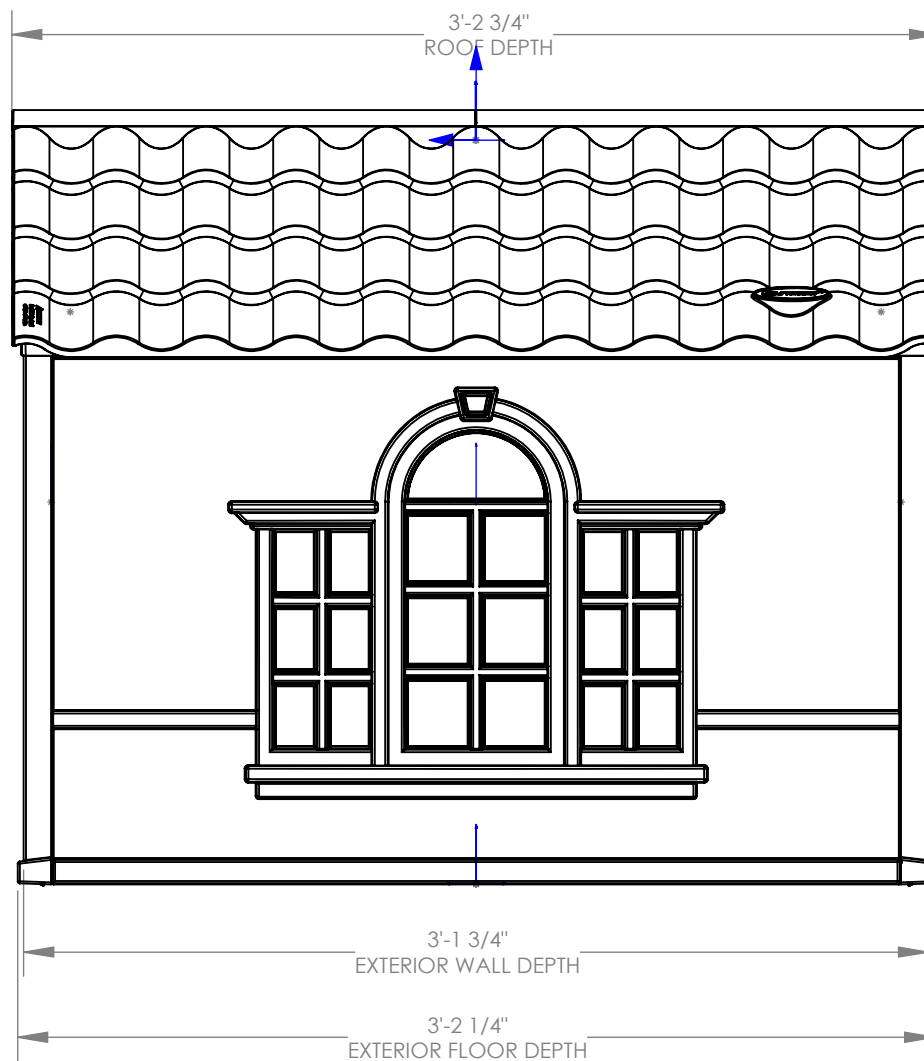

**DH350 - DOG HOUSE
FRONT VIEW**

TOTAL VOLUME:

Interior: 15.92 cu ft

Exterior: 20.35 cu ft

SQUARE FOOTAGE

Interior: 7.31 sq ft

Exterior: 8.88 sq ft

ROOF PITCH

7:12

DH350 - DOG HOUSE SIDE VIEW

DH350 - DOG HOUSE
TOP VIEW

DH350 - DOG HOUSE
SECTION VIEW

SECTION B-B
SCALE 1 : 8