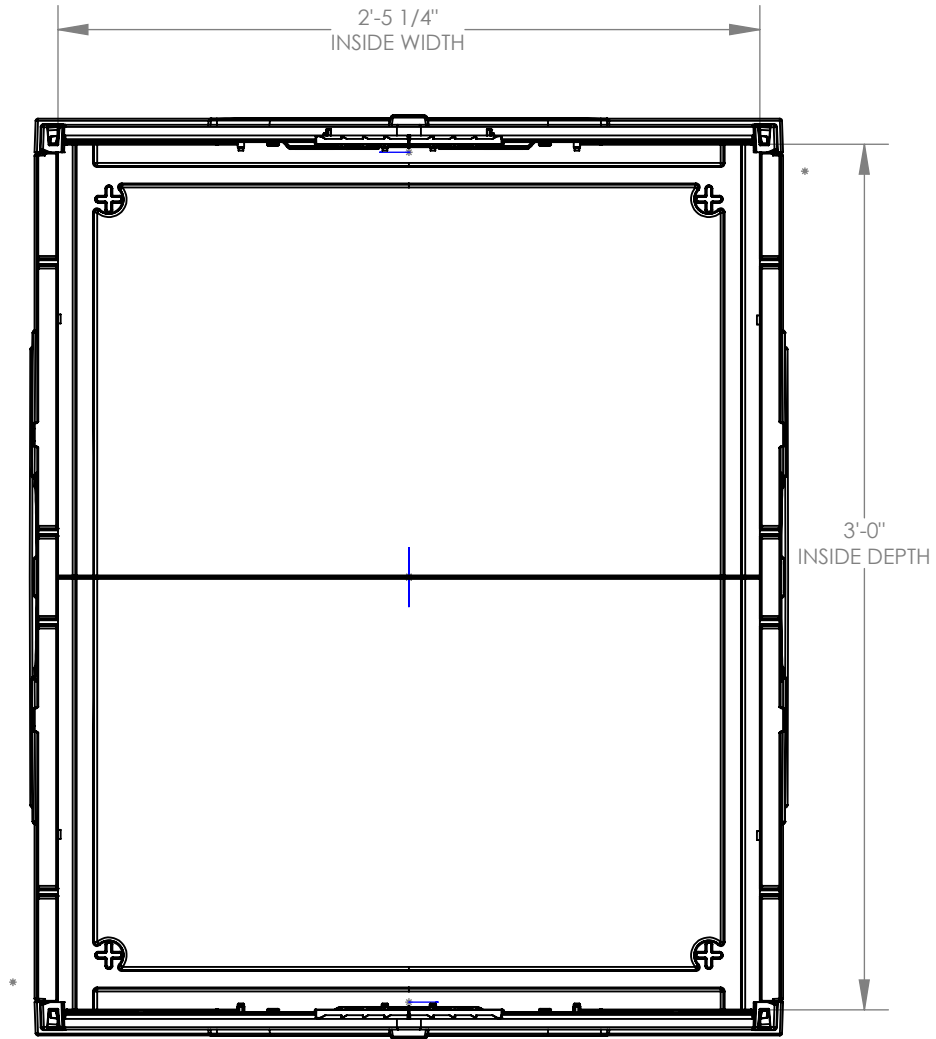

**DH350 - DOG HOUSE
FRONT VIEW**

TOTAL VOLUME:

Interior: 15.92 cu ft

Exterior: 20.35 cu ft

SQUARE FOOTAGE

Interior: 7.31 sq ft

Exterior: 8.88 sq ft

ROOF PITCH

7:12

DH350 - DOG HOUSE SIDE VIEW

DH350 - DOG HOUSE
TOP VIEW

DH350 - DOG HOUSE
SECTION VIEW

SECTION B-B
SCALE 1 : 8