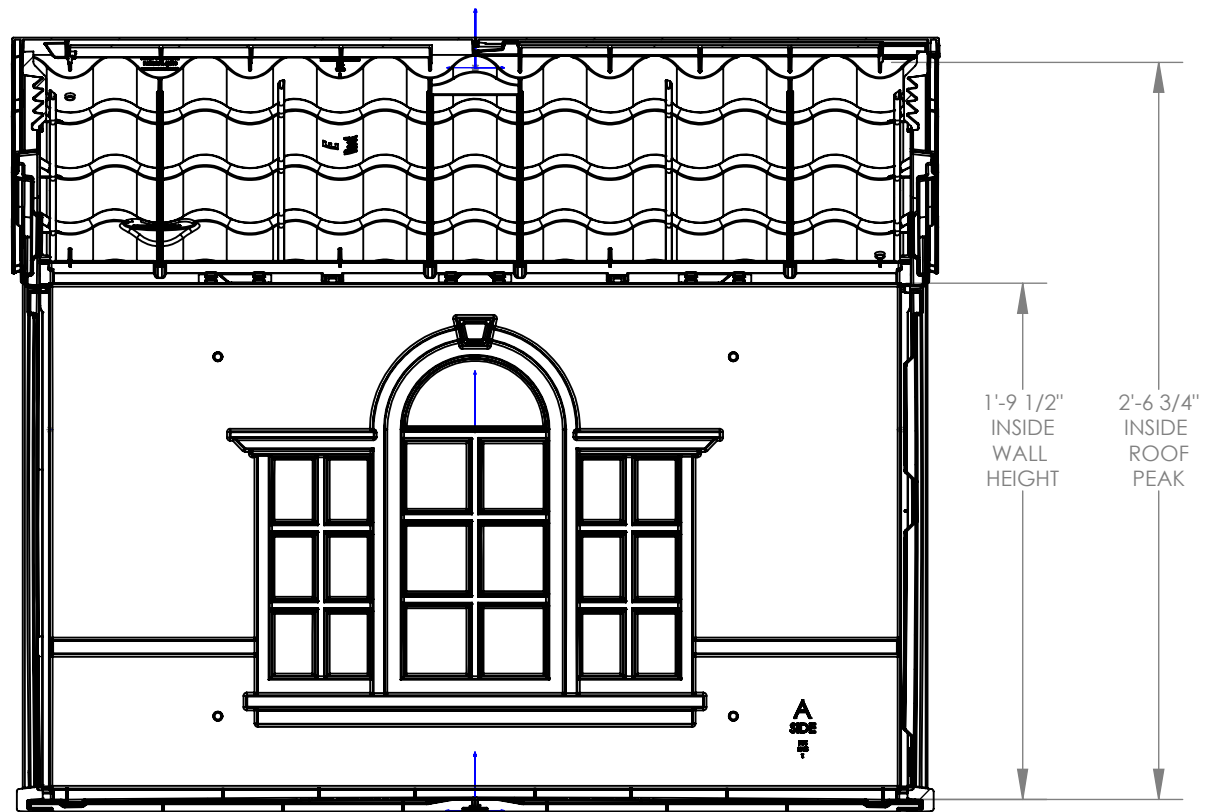

**DH350 - DOG HOUSE
FRONT VIEW**

TOTAL VOLUME:

Interior: 15.92 cu ft

Exterior: 20.35 cu ft

SQUARE FOOTAGE

Interior: 7.31 sq ft

Exterior: 8.88 sq ft

ROOF PITCH

7:12

DH350 - DOG HOUSE SIDE VIEW

DH350 - DOG HOUSE
TOP VIEW

DH350 - DOG HOUSE
SECTION VIEW

SECTION B-B
SCALE 1 : 8