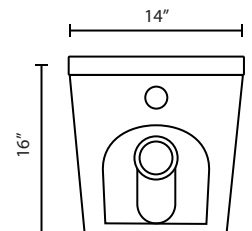

Required Components: - sold separately

- Actuator (SM-WC001), (SM-WC002)
- Wall Carrier for Back to Wall Toilets (SM-WC324), (SM-WC326)