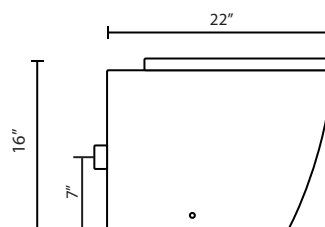

Required Components: - sold separately

- Actuator (SM-WC001), (SM-WC002)
- Wall Carrier for Back to Wall Toilets (SM-WC324), (SM-WC326)