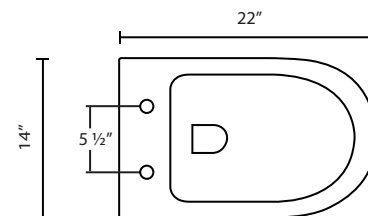

Required Components: - sold separately

- Actuator (SM-WC001), (SM-WC002)
- Wall Carrier for Back to Wall Toilets (SM-WC324), (SM-WC326)